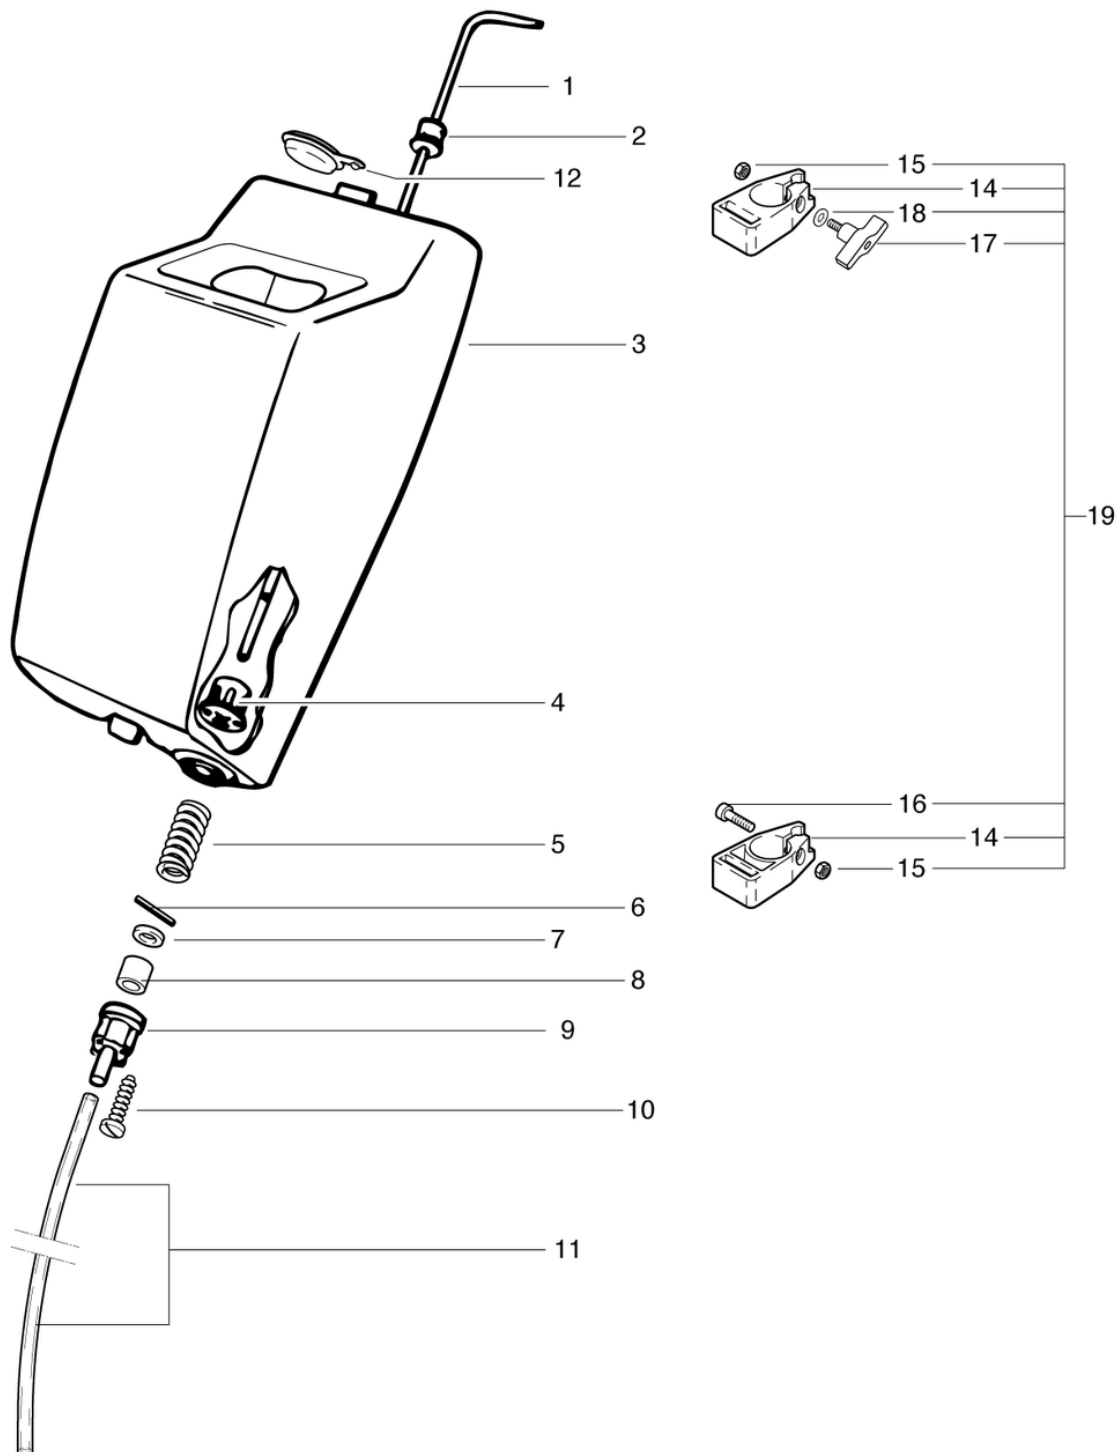

Solution tank, 14l

Solution tank

PDF created on: 16.07.2024 15:05

719.000

Solution tank, 14l

Solution tank

PDF created on: 16.07.2024 15:05

Pos.	Item no.	Spare part
1	719.110	Operating handle CL
2	6605211	Ignition distributor cap
3	719.100	Solution tank
4	4112144	Valve body upper part
5	634112285	Compression Spring VD-147 1/13,5/36,5
6	P512N	Cylinder pin hardened twisted h6 3x24
7	P496D	Shim DIN 125 A M4 4,3/9/0,8
8	6475158	Slip-on cap ø8 / 14 x 18mm
9	4112143	Valve body lower part
10	P483N	Screw DIN 7981 3.5 x 38 A2
11	6505142	PVC hose ø7 / 1.5 x 0.53m
12	300.731	Cover For Handle
14	4711231	Solution Tank Holder
15	P490D	Nut DIN 934 M6
16	P486T	Screw DIN 912 M6 x 25
17	P253X	Wing nut Ø48 M6x25
18	P496K	Shim DIN 125 A M6 6,4/12/1,6
19	4711232	Solution tank holder set