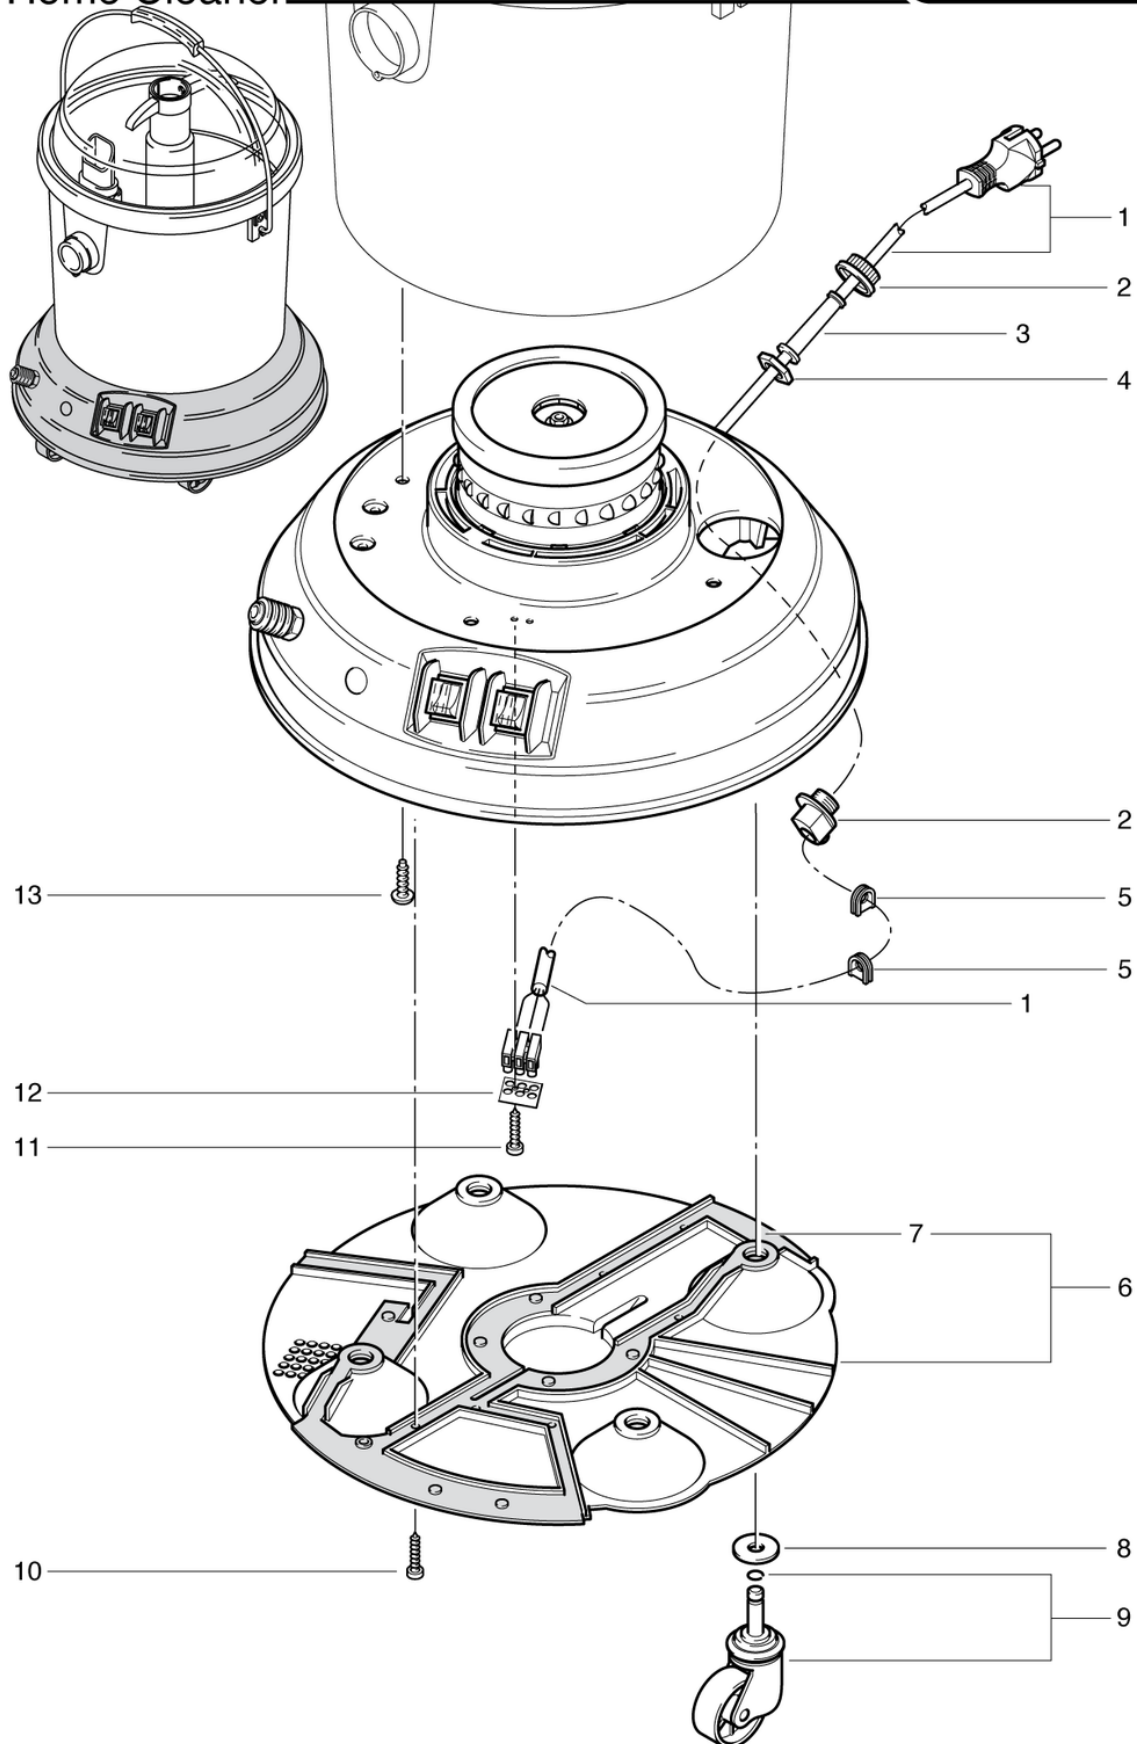

Home Cleaner

Housing

PDF created on: 15.08.2024 01:58

Home Cleaner

Home Cleaner

Housing

PDF created on: 15.08.2024 01:58

Pos.	Item no.	Spare part
1	P277	0mm²
1	P287	Main cable SEV 2 x 0,75mm², 7,5m
1	P288	Mains cable VDE 2 x 0.75mm², 7.5m
2	P279	2-part strain relief clamp
3	P280	Cable grommet
4	P279H	Lock nut PG9 brass nickel-plated
5	P014A	Spout 14 x 16mm
6	P023	Bottom plate with abs. sheet
7	P023A	Noise absorbing sheet
8	P496S	Washer DIN 9021 M10 10,5/30/2,5 A2
9	P028A	Caster ø50mm
10	P482F	Screw DIN 7981 C 2,9 x 13
11	P482E	Screw DIN 7981 C 2,9 x 16
12	P390	Marking plate
13	P482H	Screw WN 1451 K50 x 14