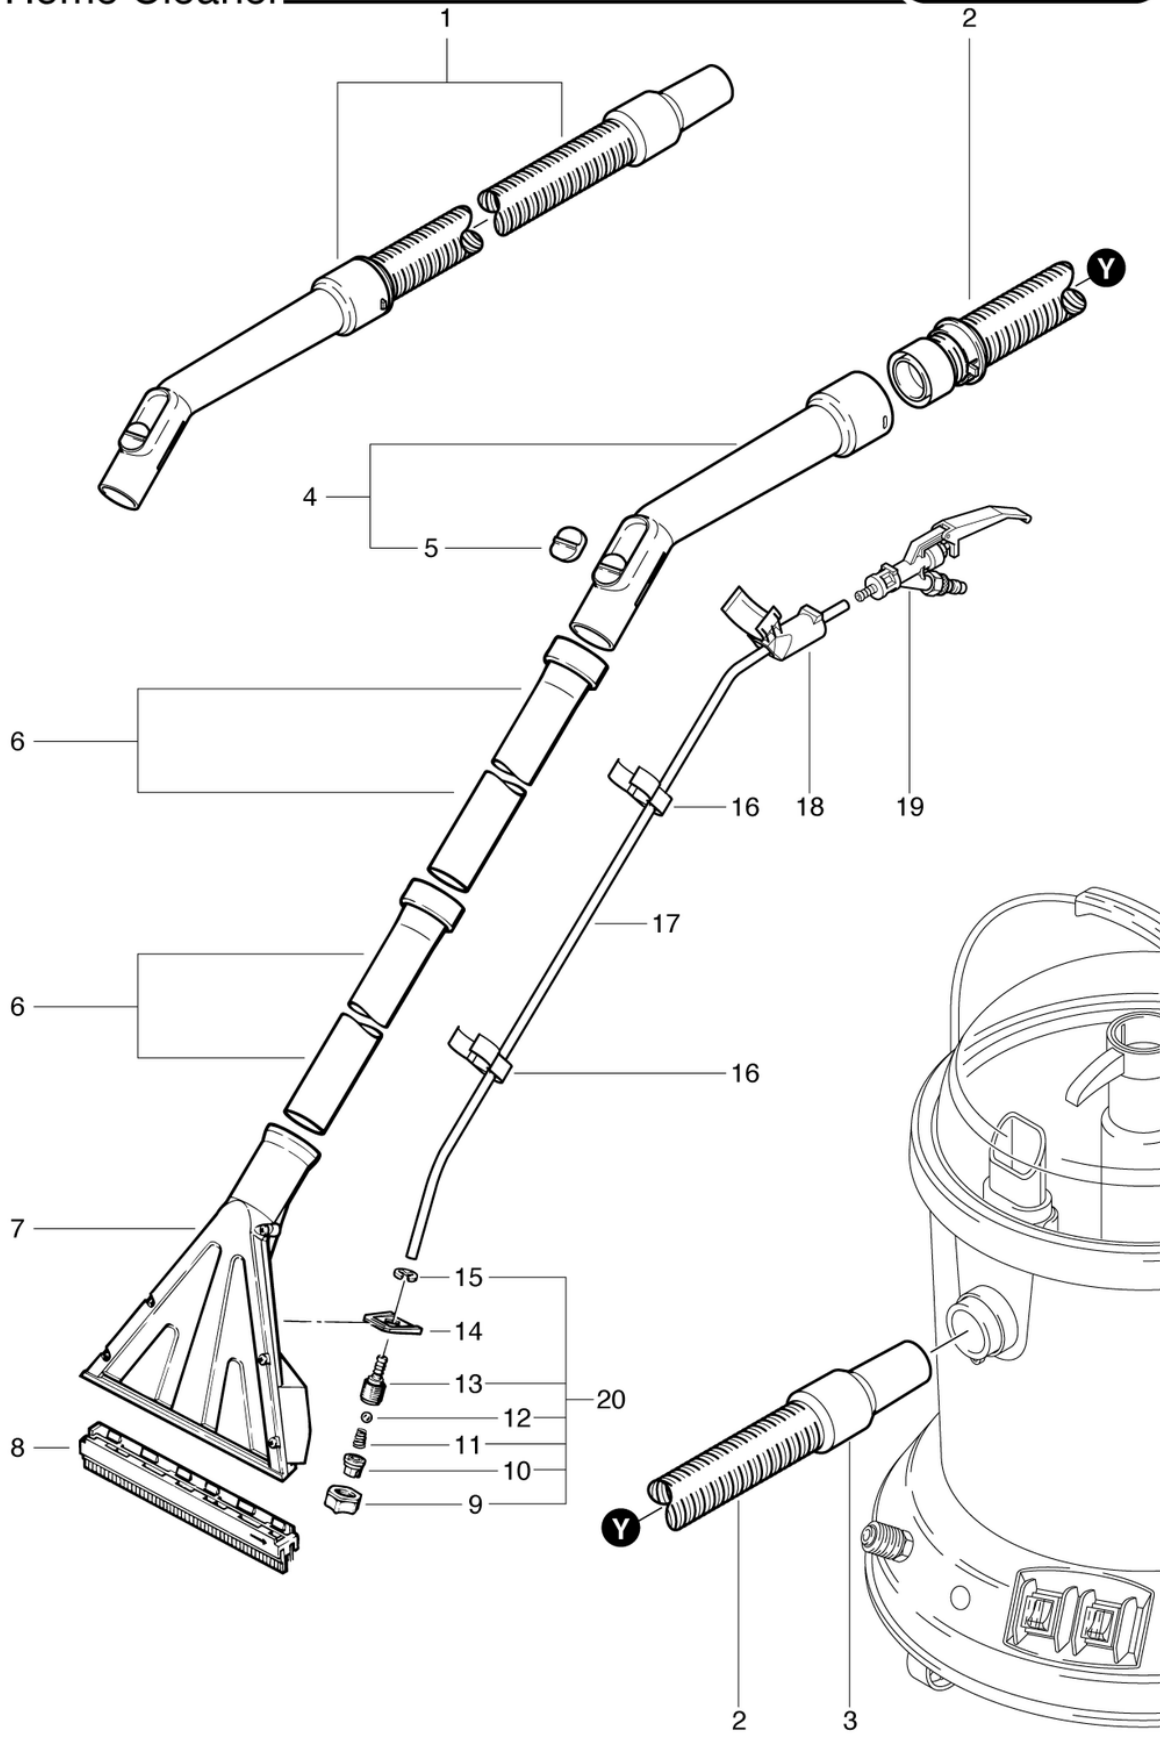

Home Cleaner

Suction set

PDF created on: 15.08.2024 01:58

Home Cleaner

Home Cleaner

Suction set

PDF created on: 15.08.2024 01:58

Pos.	Item no.	Spare part
1	030.660	2.2m suction hose with hand tube with deficient air
2	900.569	Suction hose NW32 x 2.2m
3	P576	Connection sleeve 35
4	900.670	Hand tube with air flap slide
5	P581B	Slide
6	645.002	Metallic tube
7	P600I	Suction nozzle 23cm transparent
8	P600W	Hard floor tool for nozzle 23cm
9	P602D	Union nut 3/8
10	P602C	Spray nozzle white
11	P444E	Compression spring 0.5/10.1;7/12
12	P172W	Ball ø7.14 for spray nozzle PA6.6
13	P602E	Nozzle holder
14	P602I	Nozzle holder
15	P499N	Shim DIN 6799 9/18,8/1,1 A2
16	P670	Holding clasp
17	P665	Sprinkler hose PUR 6/8 x 1085mm
18	606.020	Trigger Mounting Bracket
19	900.681	Trigger
20	606.501	Spray nozzle set cpl.