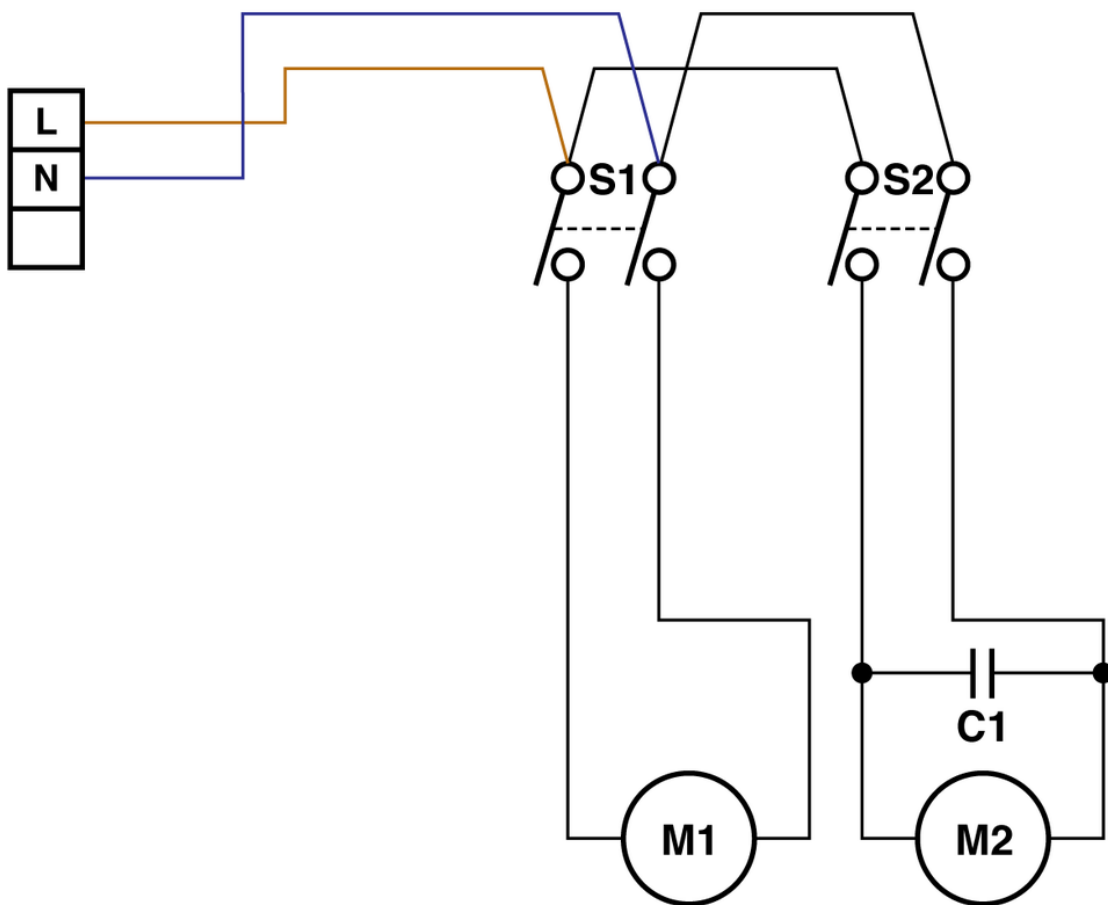

Home Cleaner

Tool set

PDF created on: 15.08.2024 01:58

Home Cleaner

Home Cleaner

Tool set

PDF created on: 15.08.2024 01:58

Pos.	Item no.	Spare part
19	900.681	Trigger
20	P681A	Valve unit with nozzle
21	P523H	Security thread 225 mm white
22	P681C	Valve lever
23	P681K	Cylindrical pin 1,5/14,5
24	P681F	O-Ring ID5,23/2,62 NBR
25	P681D	Valve pin compl.
26	P681E	Valve spring
27	P497G	Washer DIN 125 A M5 5,3/10/1 A2
28	P681G	O-Ring ID5/2 NBR
29	P681B	Union nut
30	900.167	Locking sleeve Ø10mm
31	900.666	Rubber Hose 6/8 x 2440mm
32	P501D	Plug nipple ø12 x 46mm
33	645.004	Upholstery nozzle
34	645.006	Rubber crevice tool
35	645.005	Dropery brush
36	645.103	Combi nozzle

Home Cleaner

Wiring diagram

PDF created on: 15.08.2024 01:58

Home Cleaner

- S1 = Schalter 1
- S2 = Schalter 2
- C1 = Kondensator 0,15 μ F
- M1 = Pumpe
- M2 = Saugmotor