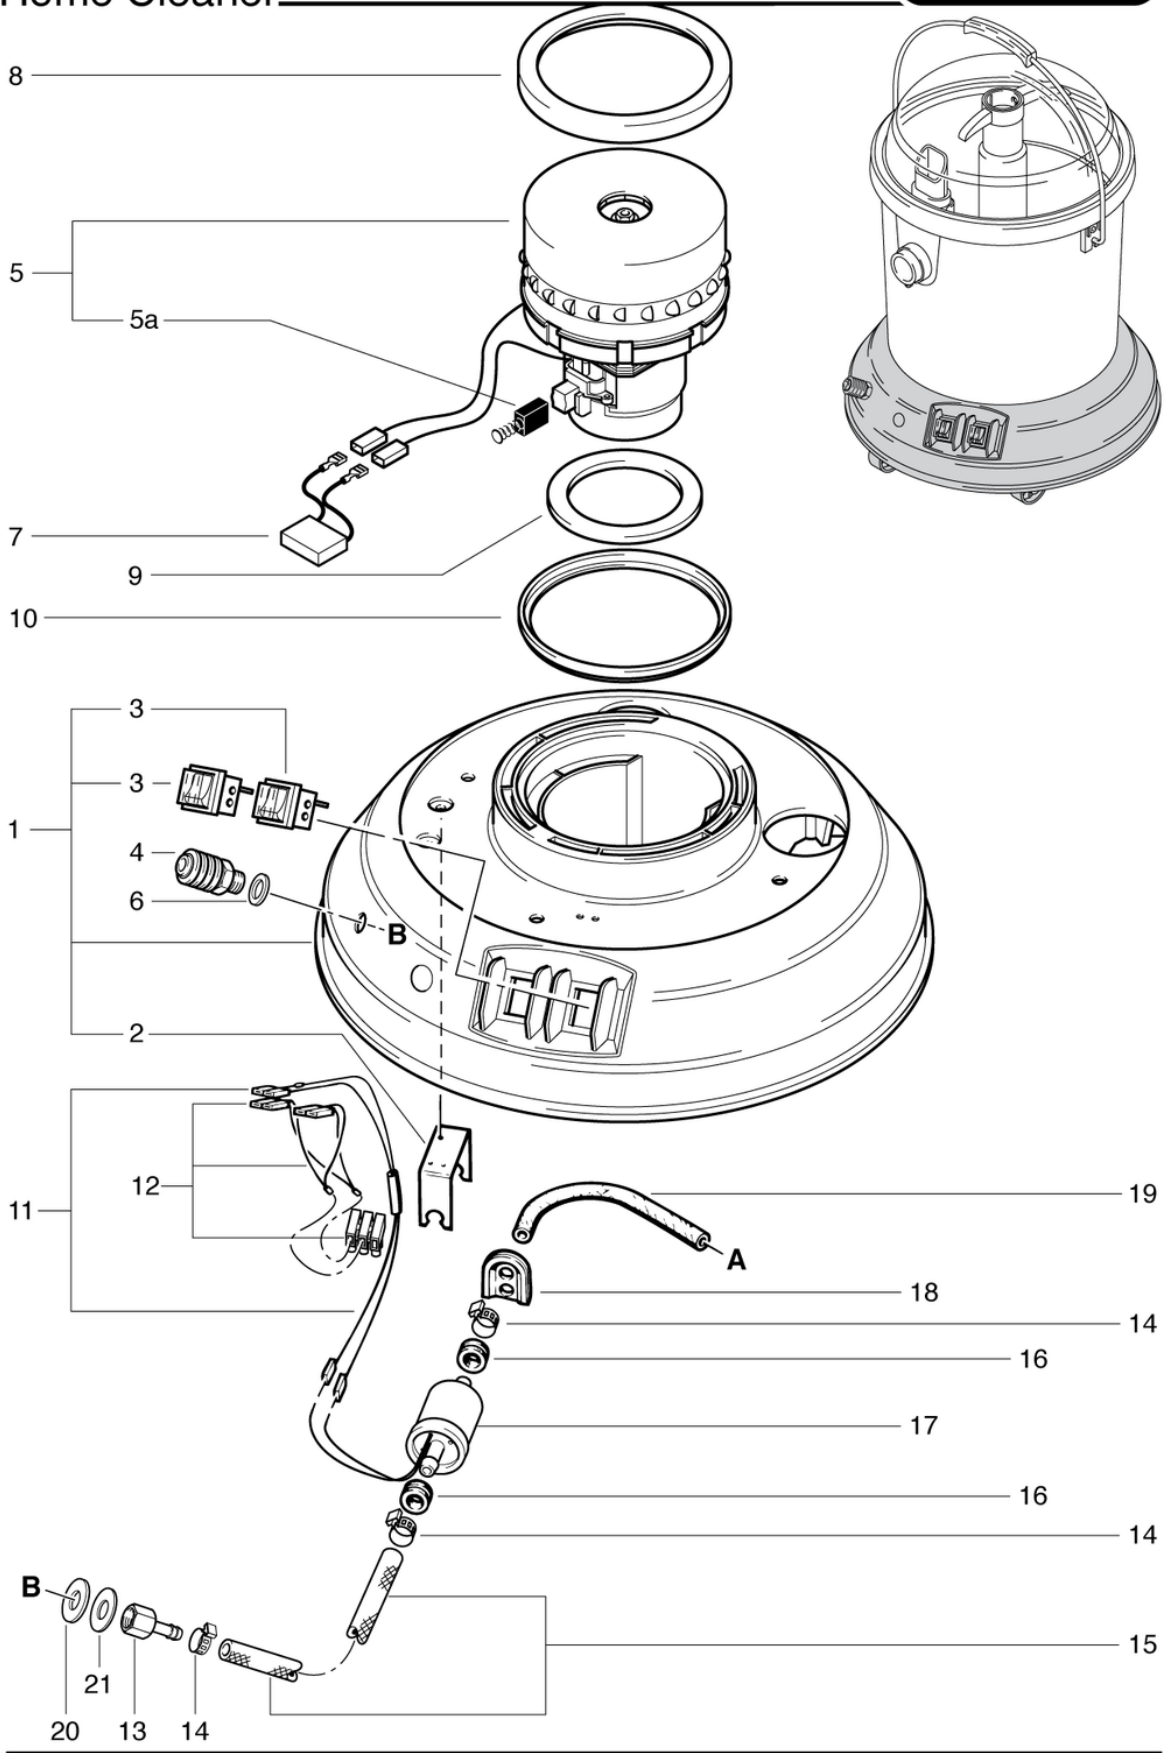

Home Cleaner

Cap

PDF created on: 15.08.2024 01:58

Pos.	Item no.	Spare part
1	P007	Cover purple transparent
2	030.007	Dirty water bucket cpl.
3	030.011S	Housing Complete
4	P025	Inlet Pipe
5	P024	Ring DIN 3771 35/3 NBR
6	P106	Fresh water filter ND
7	P535A	Hollow nipple 3/8 - 1/4 x 20 Ms
8	P097	Sealing shim 30/17/2 PE
9	P052	Oval seal 323.7 x 7.8 x 4.4mm
10	P071	Suction pipe screen
11	P070D	Hood clamp knob ø14 / 6 x 18 black
12	P009	Handle
13	P026	Connection socket
14	P482G	Screw SPAX 3,5 x 16
15	P535B	Nut 3/8 Ms
16	P541H	Elbow nipple WES 8 / R1 / 4

Home Cleaner

Vacuum motor

PDF created on: 15.08.2024 01:58

Home Cleaner

Home Cleaner

Vacuum motor

PDF created on: 15.08.2024 01:58

Pos.	Item no.	Spare part
1	030.011S	Housing Complete
2	P207B	Pump holder
3	P240	Rocker switch orange 230V
4	P500B	Quick coupling 1/4 AG, large brass
5a	P870KB	Carbon brushes (pair) OEP
5	P870E	Suction motor 230V/50Hz 1000 W bp
6	030.015	Seal 20 x 13 x 2mm
7	P391	Capacitor 0,1uF
8	P971C	Turbine seal black
9	P013	Sealing ring 103/77 x 10mm
10	P971G	Turbine seal blue
11	030.367	Diode Cable
12	P389	Cable strand with clamp
13	P525K	Hose nipple NW8-1 / 4 Ms
14	P550A	Hose clamp 14.5-706R
15	030.021	Hose ø 6 / 12 x 0.44m
16	P207A	Grommet
17	P809	NDS-X Pump 220-240V/50Hz
18	030.014	Tightness Ring 42 x 45
19	030.020	Hose ø 6 / 12 x 0.36m
20	030.016	Seal 30 x 13 x 2mm
21	P496A	Washer DIN 522 M12 13/30/1,6