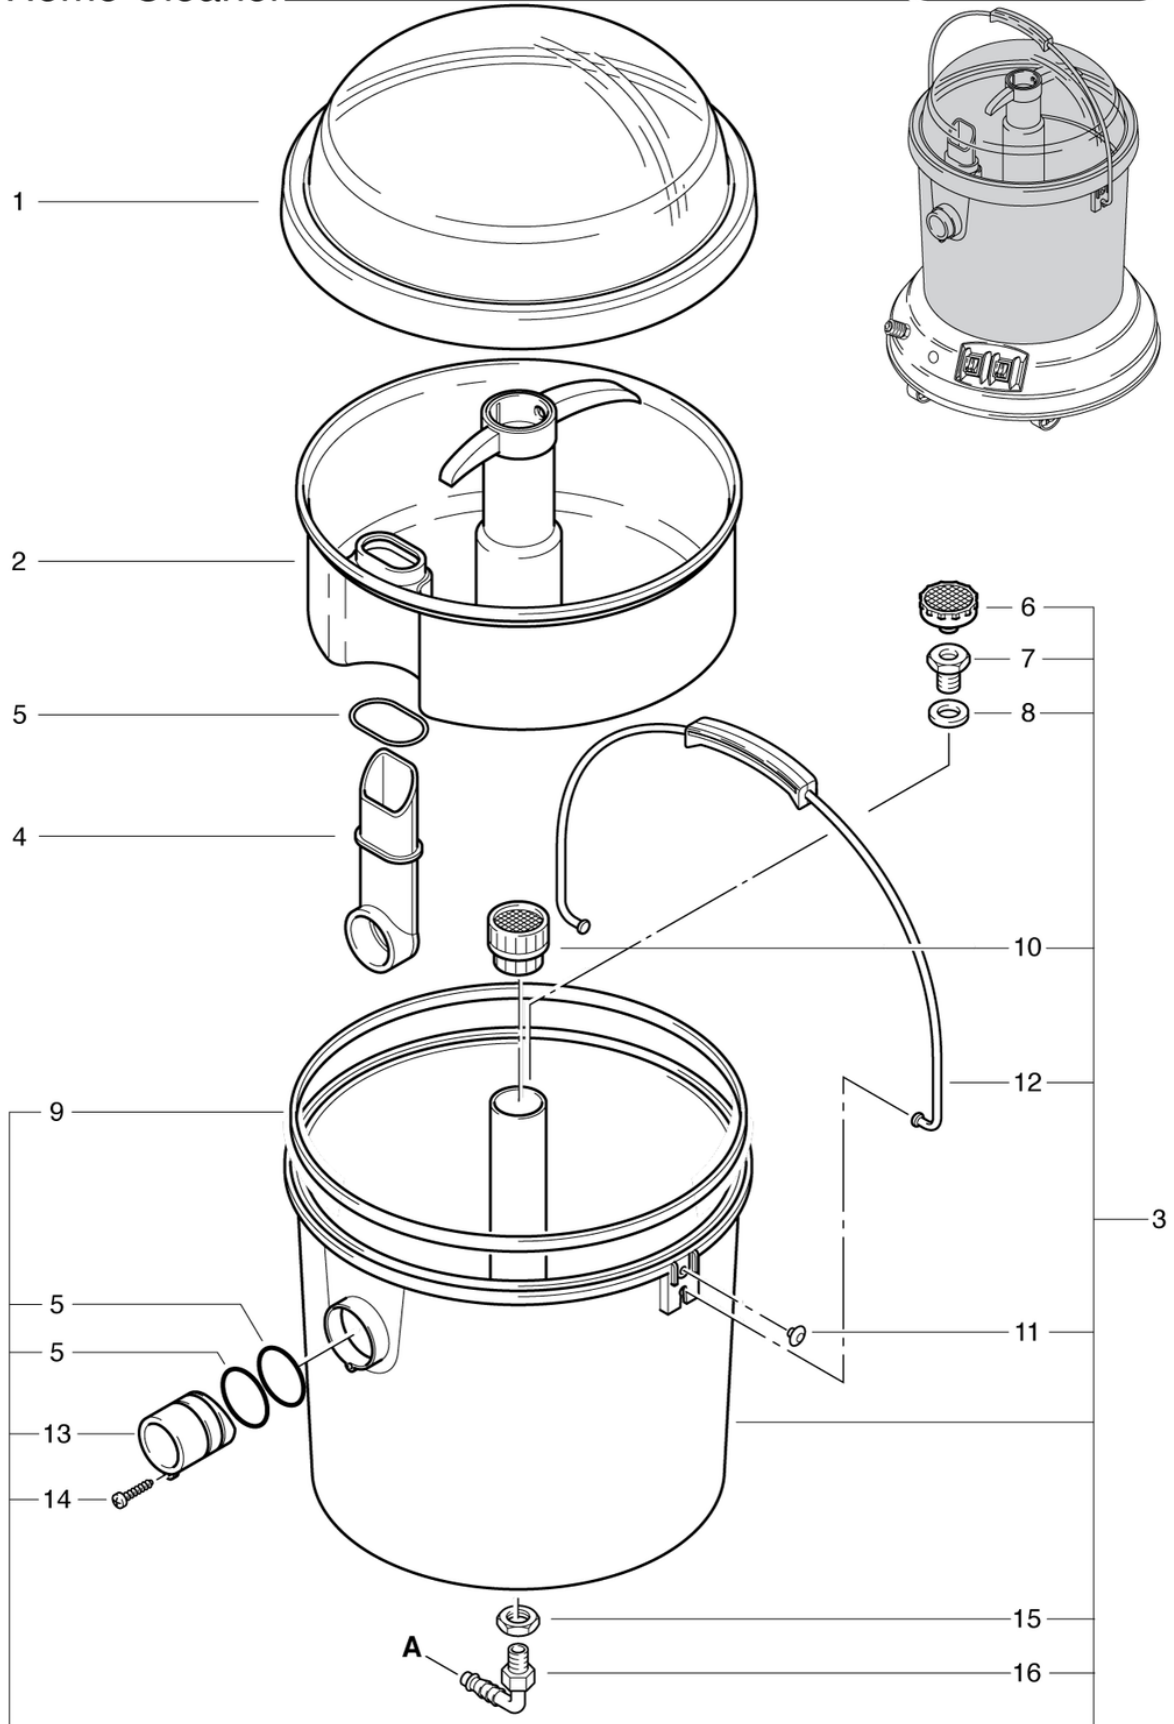

Home Cleaner

Cap

PDF created on: 15.08.2024 01:58

Pos.	Item no.	Spare part
1	P007	Cover purple transparent
2	030.007	Dirty water bucket cpl.
3	030.011S	Housing Complete
4	P025	Inlet Pipe
5	P024	Ring DIN 3771 35/3 NBR
6	P106	Fresh water filter ND
7	P535A	Hollow nipple 3/8 - 1/4 x 20 Ms
8	P097	Sealing shim 30/17/2 PE
9	P052	Oval seal 323.7 x 7.8 x 4.4mm
10	P071	Suction pipe screen
11	P070D	Hood clamp knob ø14 / 6 x 18 black
12	P009	Handle
13	P026	Connection socket
14	P482G	Screw SPAX 3,5 x 16
15	P535B	Nut 3/8 Ms
16	P541H	Elbow nipple WES 8 / R1 / 4

Home Cleaner

Vacuum motor

PDF created on: 15.08.2024 01:58

Home Cleaner

Home Cleaner

Vacuum motor

PDF created on: 15.08.2024 01:58

Pos.	Item no.	Spare part
1	030.011S	Housing Complete
2	P207B	Pump holder
3	P240	Rocker switch orange 230V
4	P500B	Quick coupling 1/4 AG, large brass
5a	P870KB	Carbon brushes (pair) OEP
5	P870E	Suction motor 230V/50Hz 1000 W bp
6	030.015	Seal 20 x 13 x 2mm
7	P391	Capacitor 0,1uF
8	P971C	Turbine seal black
9	P013	Sealing ring 103/77 x 10mm
10	P971G	Turbine seal blue
11	030.367	Diode Cable
12	P389	Cable strand with clamp
13	P525K	Hose nipple NW8-1 / 4 Ms
14	P550A	Hose clamp 14.5-706R
15	030.021	Hose ø 6 / 12 x 0.44m
16	P207A	Grommet
17	P809	NDS-X Pump 220-240V/50Hz
18	030.014	Tightness Ring 42 x 45
19	030.020	Hose ø 6 / 12 x 0.36m
20	030.016	Seal 30 x 13 x 2mm
21	P496A	Washer DIN 522 M12 13/30/1,6