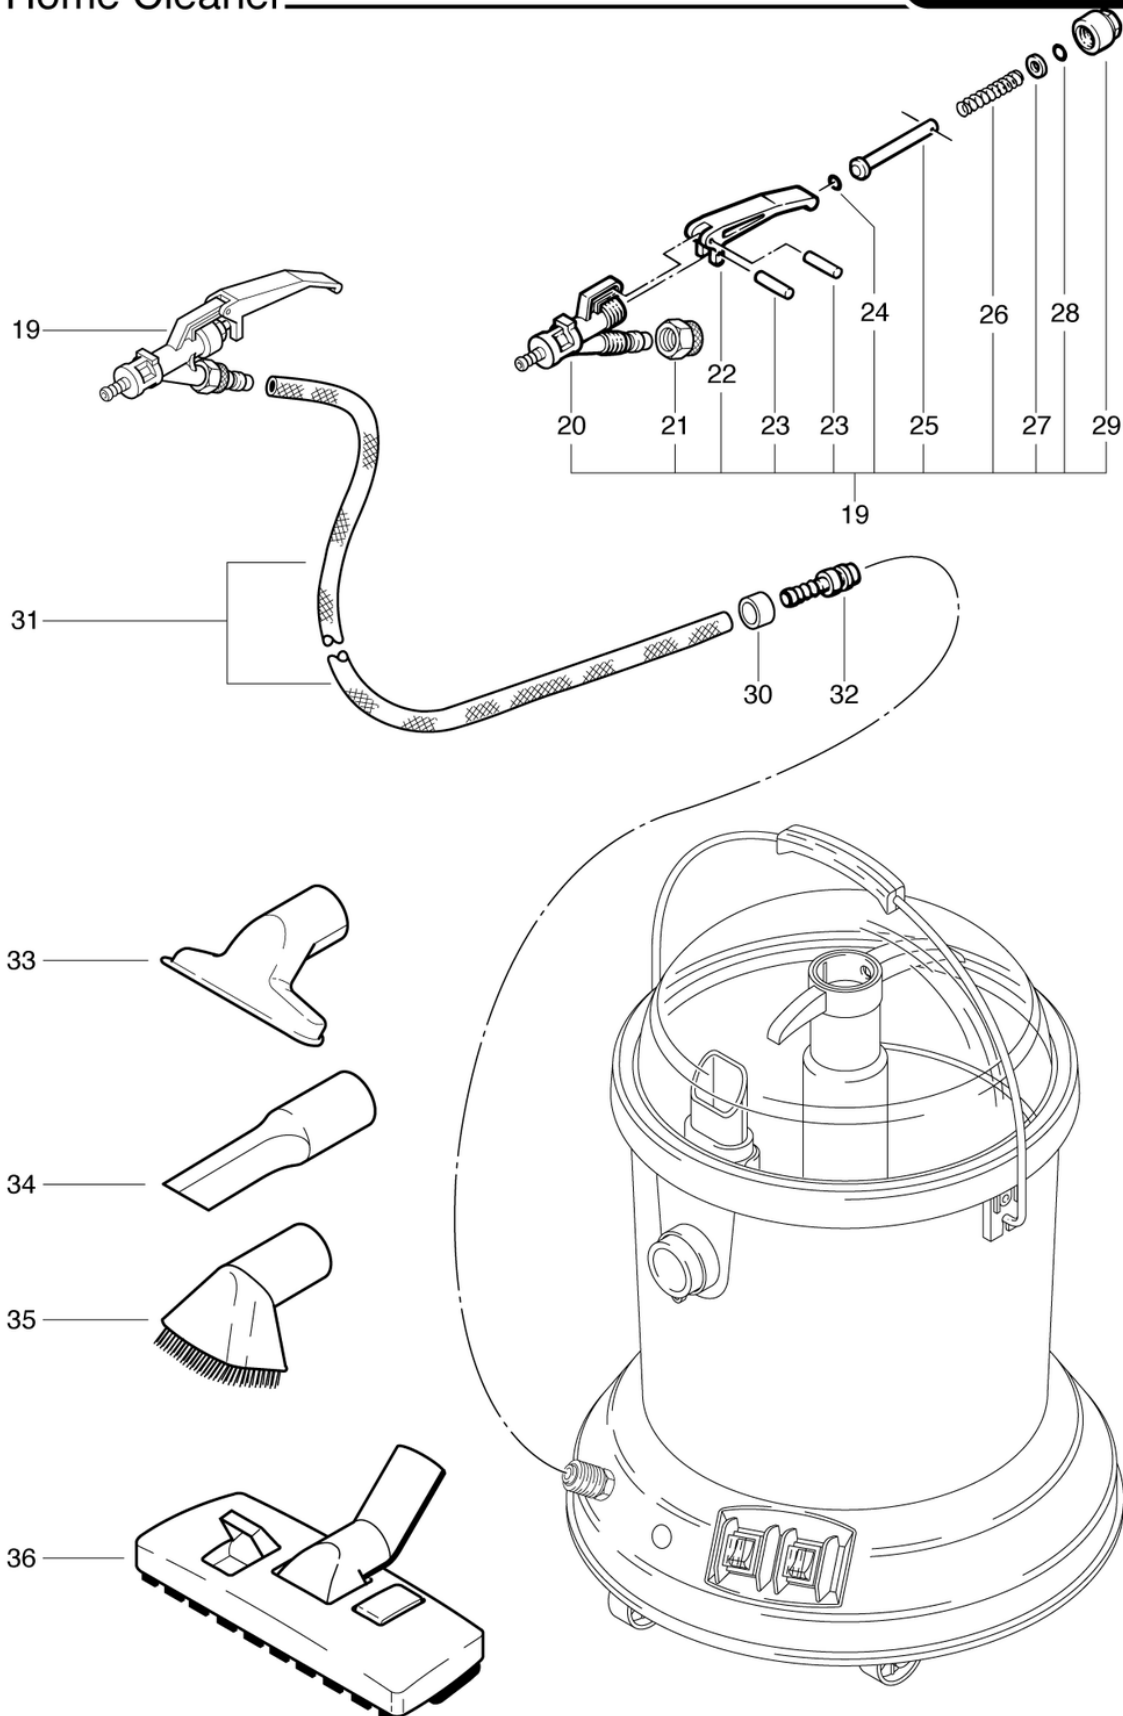

Home Cleaner

Suction set

PDF created on: 15.08.2024 01:58

Home Cleaner

Home Cleaner

Suction set

PDF created on: 15.08.2024 01:58

Pos.	Item no.	Spare part
1	030.660	2.2m suction hose with hand tube with deficient air
2	900.569	Suction hose NW32 x 2.2m
3	P576	Connection sleeve 35
4	900.670	Hand tube with air flap slide
5	P581B	Slide
6	645.002	Metallic tube
7	P600I	Suction nozzle 23cm transparent
8	P600W	Hard floor tool for nozzle 23cm
9	P602D	Union nut 3/8
10	P602C	Spray nozzle white
11	P444E	Compression spring 0.5/10.1;7/12
12	P172W	Ball ø7.14 for spray nozzle PA6.6
13	P602E	Nozzle holder
14	P602I	Nozzle holder
15	P499N	Shim DIN 6799 9/18,8/1,1 A2
16	P670	Holding clasp
17	P665	Sprinkler hose PUR 6/8 x 1085mm
18	606.020	Trigger Mounting Bracket
19	900.681	Trigger
20	606.501	Spray nozzle set cpl.

Home Cleaner

Tool set

PDF created on: 15.08.2024 01:58

Home Cleaner

Home Cleaner

Tool set

PDF created on: 15.08.2024 01:58

Pos.	Item no.	Spare part
19	900.681	Trigger
20	P681A	Valve unit with nozzle
21	P523H	Security thread 225 mm white
22	P681C	Valve lever
23	P681K	Cylindrical pin 1,5/14,5
24	P681F	O-Ring ID5,23/2,62 NBR
25	P681D	Valve pin compl.
26	P681E	Valve spring
27	P497G	Washer DIN 125 A M5 5,3/10/1 A2
28	P681G	O-Ring ID5/2 NBR
29	P681B	Union nut
30	900.167	Locking sleeve Ø10mm
31	900.666	Rubber Hose 6/8 x 2440mm
32	P501D	Plug nipple ø12 x 46mm
33	645.004	Upholstery nozzle
34	645.006	Rubber crevice tool
35	645.005	Dropery brush
36	645.103	Combi nozzle