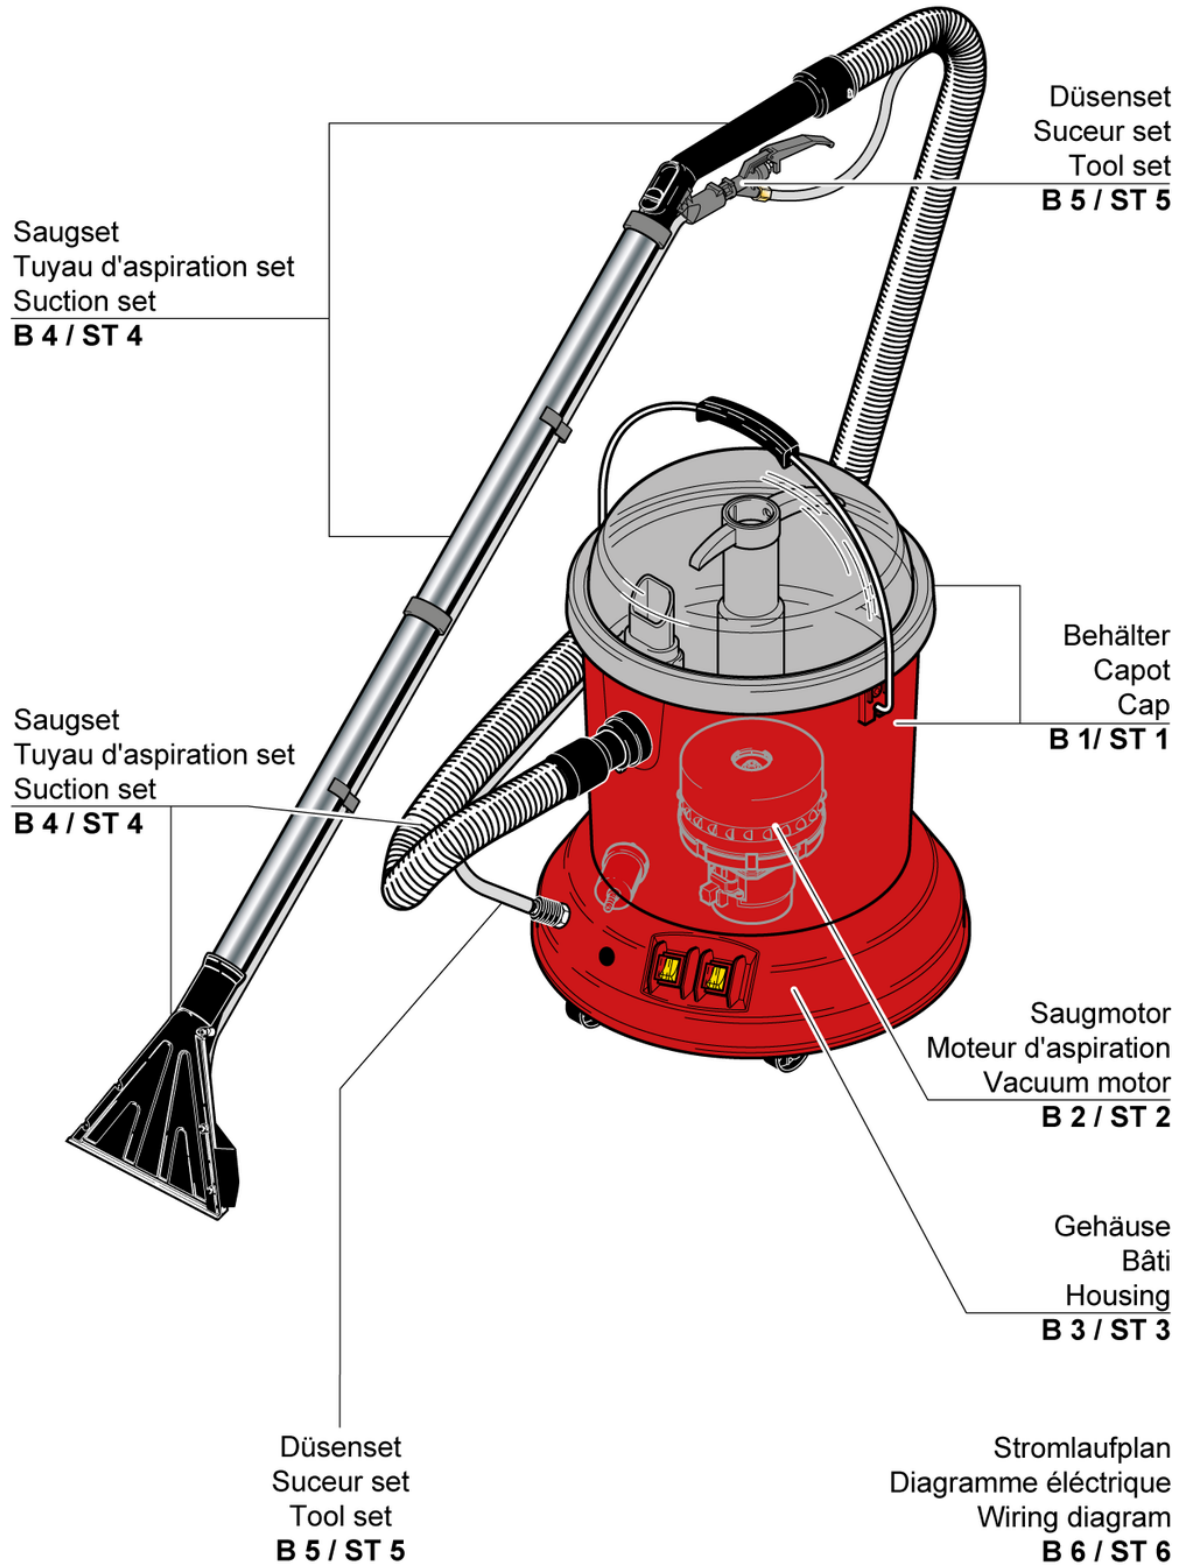

Home Cleaner

Table of contents

PDF created on: 15.08.2024 01:58

Home Cleaner