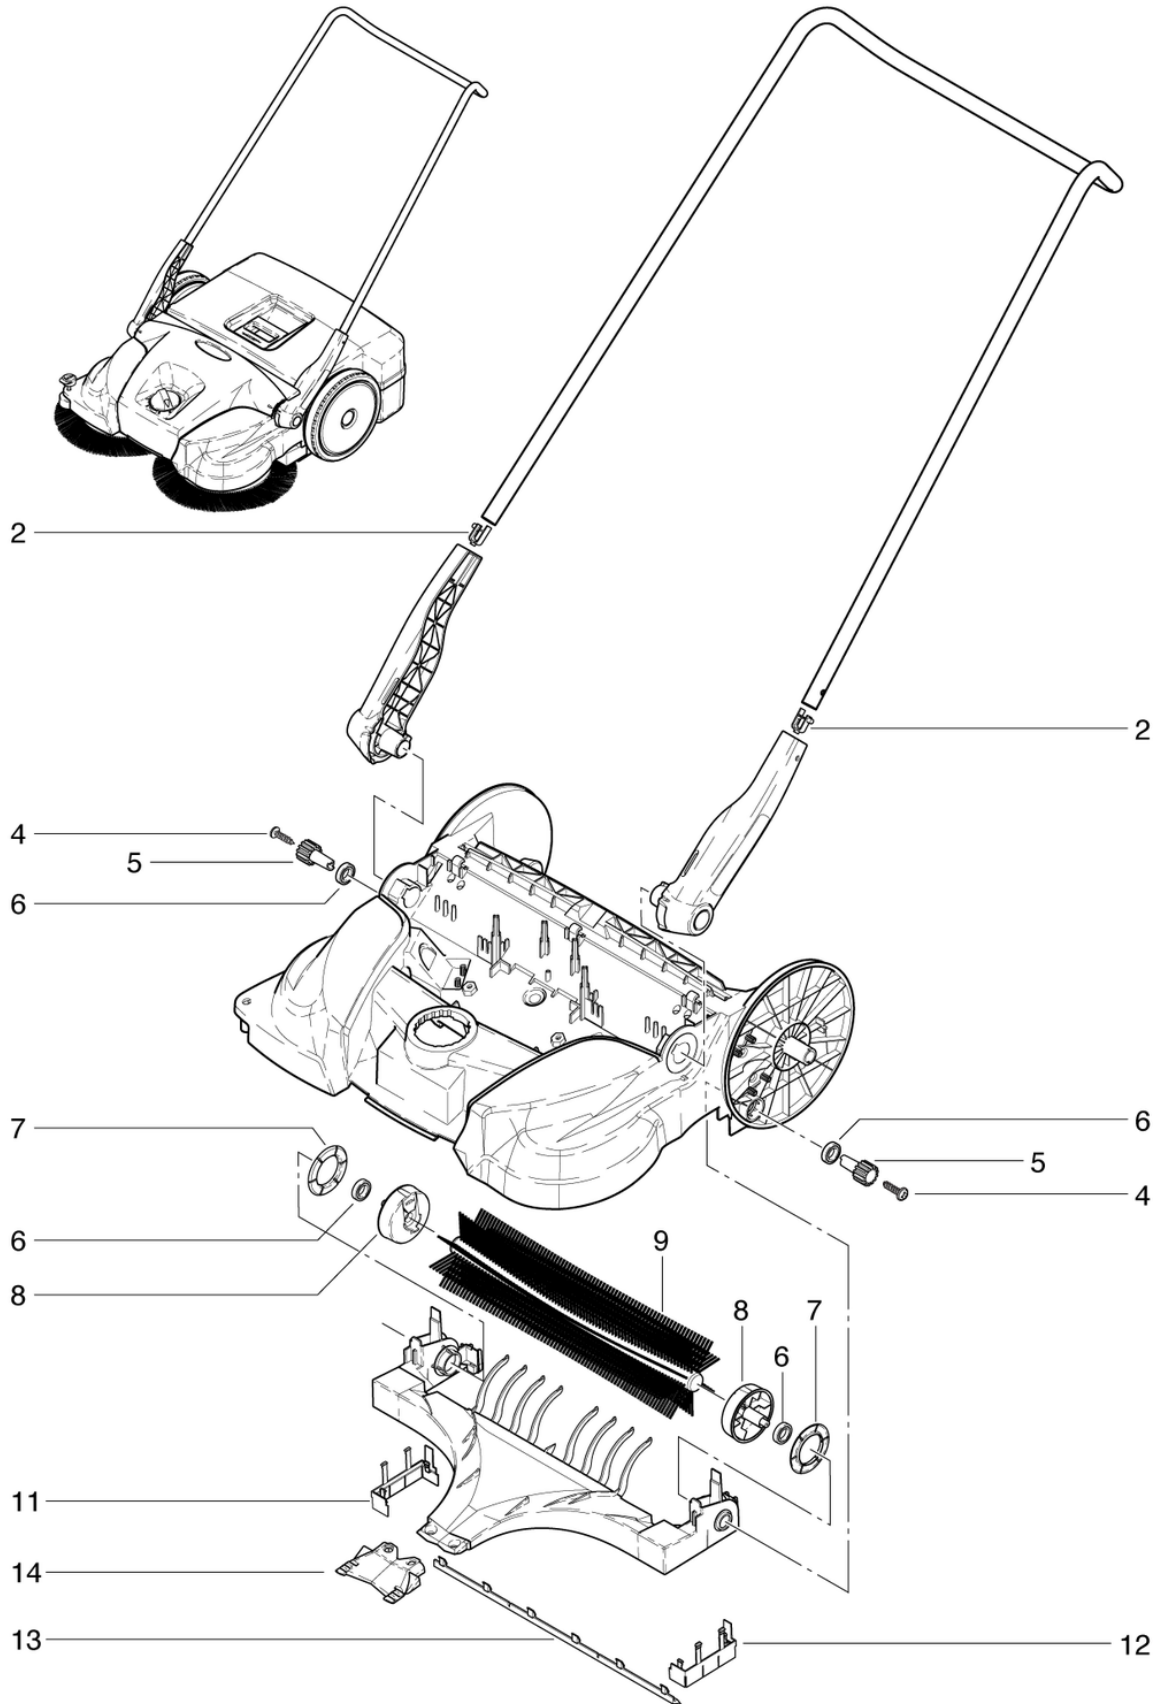

Frame - impeller

PDF created on: 15.08.2024 00:19

Pos.	Item no.	Spare part
2	075.228	Container handle
5	075.216	Seal long
10	075.229	Filter
13	075.223	Wheel clamp
14	075.225	Pin
15	075.224	Ball bearing 6805 ZZ \varnothing 37 / 25 x 7
19	075.205	Adjustment slide right
20	075.204	Adjustment slide left
21	075.206	Knop
22	075.201	Leadership role
23	075.207	Guider

CLEANFIX HS770-2

Push bar - roller brush

PDF created on: 15.08.2024 00:19

HS 770-2

CLEANFIX HS770-2

Push bar - roller brush

PDF created on: 15.08.2024 00:19

Pos.	Item no.	Spare part
2	075.217	Spring clip
4	075.202	Screw
5	075.218	Pinion
6	075.219	Ball bearing 6903 ZZ \varnothing 30 / 17 x 7
7	075.220	Spool protection ring
8	075.221	Brush holder
9	075.222	Brush roll 470mm
11	075.227	Seal short right
12	075.226	Seal short left
13	075.216	Seal long
14	075.215	Sweeping lip