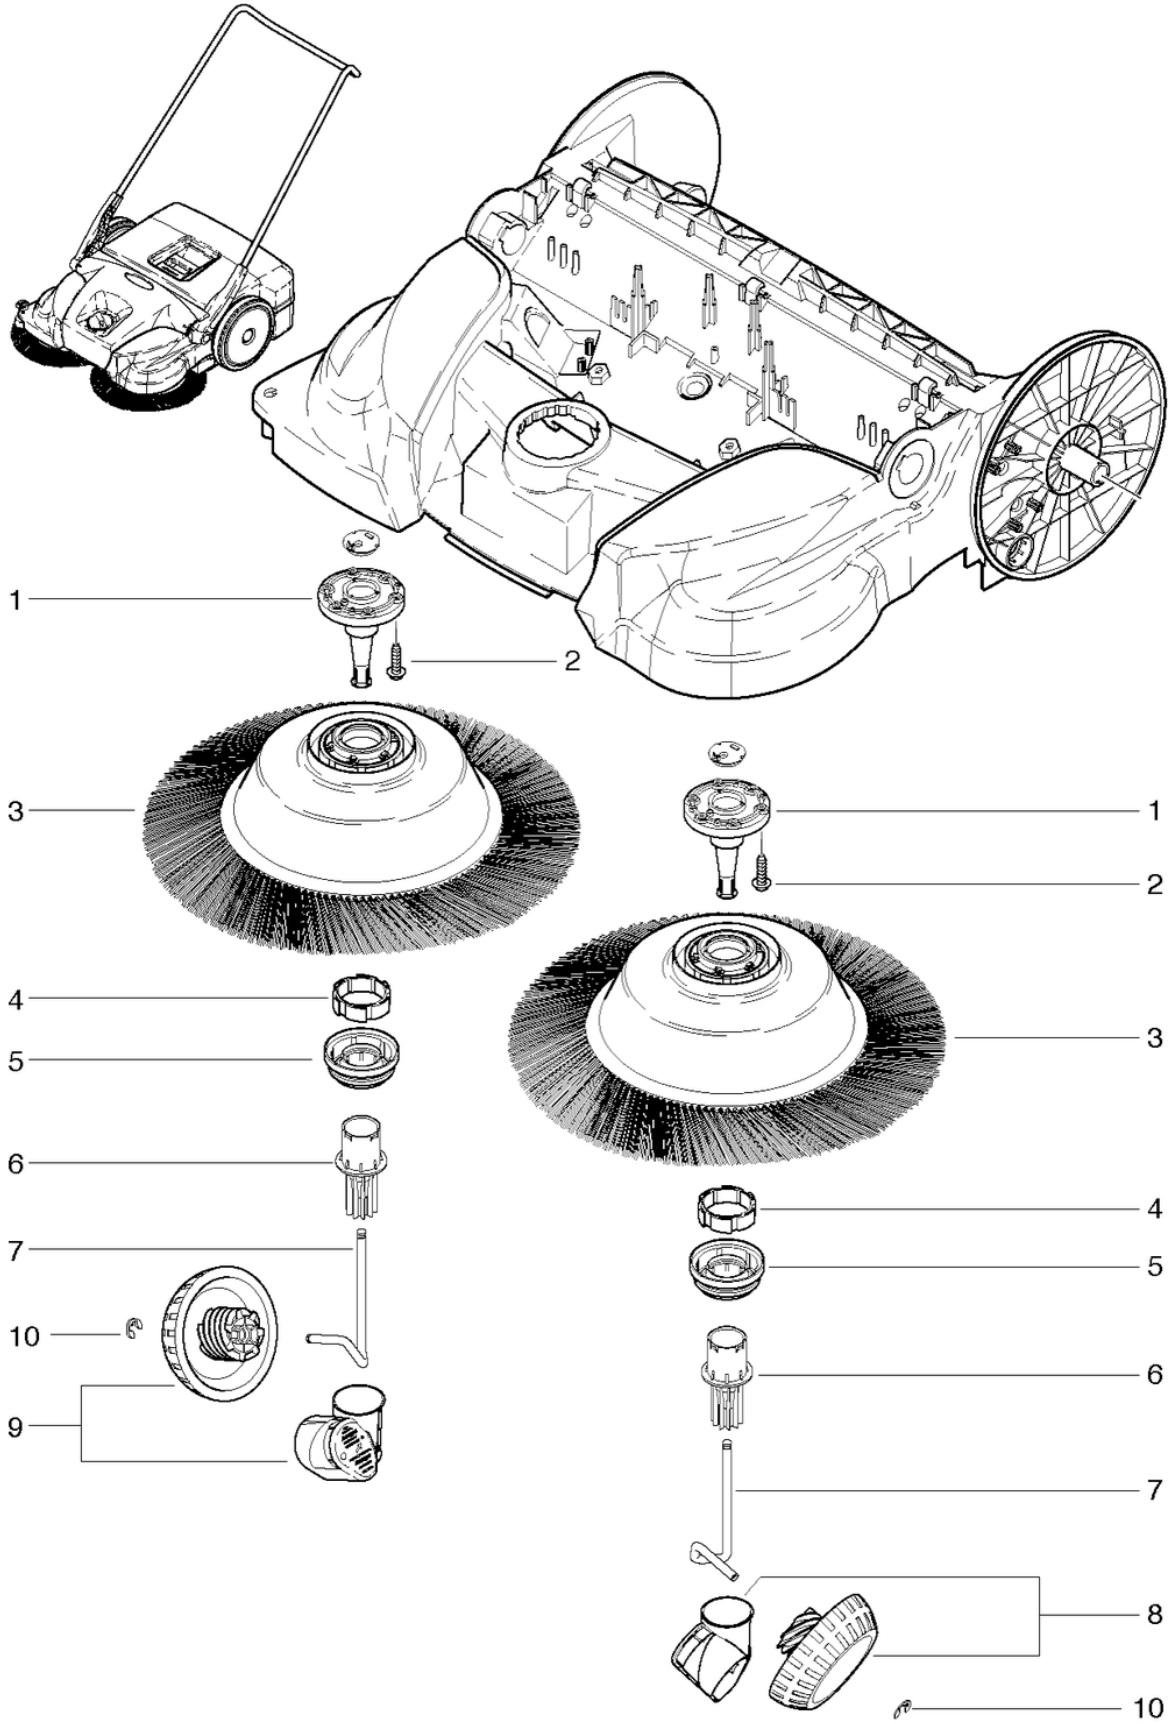

Frame - impeller

PDF created on: 15.08.2024 00:19

Pos.	Item no.	Spare part
2	075.228	Container handle
5	075.216	Seal long
10	075.229	Filter
13	075.223	Wheel clamp
14	075.225	Pin
15	075.224	Ball bearing 6805 ZZ \varnothing 37 / 25 x 7
19	075.205	Adjustment slide right
20	075.204	Adjustment slide left
21	075.206	Knop
22	075.201	Leadership role
23	075.207	Guider

CLEANFIX HS770-2

Push bar - roller brush

PDF created on: 15.08.2024 00:19

HS 770-2

CLEANFIX HS770-2

Push bar - roller brush

PDF created on: 15.08.2024 00:19

Pos.	Item no.	Spare part
2	075.217	Spring clip
4	075.202	Screw
5	075.218	Pinion
6	075.219	Ball bearing 6903 ZZ \varnothing 30 / 17 x 7
7	075.220	Spool protection ring
8	075.221	Brush holder
9	075.222	Brush roll 470mm
11	075.227	Seal short right
12	075.226	Seal short left
13	075.216	Seal long
14	075.215	Sweeping lip

CLEANFIX HS770-2

Side broom

PDF created on: 15.08.2024 00:19

HS 770-2

CLEANFIX HS770-2

Side broom

PDF created on: 15.08.2024 00:19

Pos.	Item no.	Spare part
1	075.203	Pivot housing
3	075.208	Circular broom set (left + right)
4	075.211	Clutch element TB LK
5	075.210	Clutch housing LK
6	075.209	Tooth sleeve gray
8	075.212	Oblique wheel with cover left
9	075.213	Oblique wheel with cover right
10	075.214	Fuse