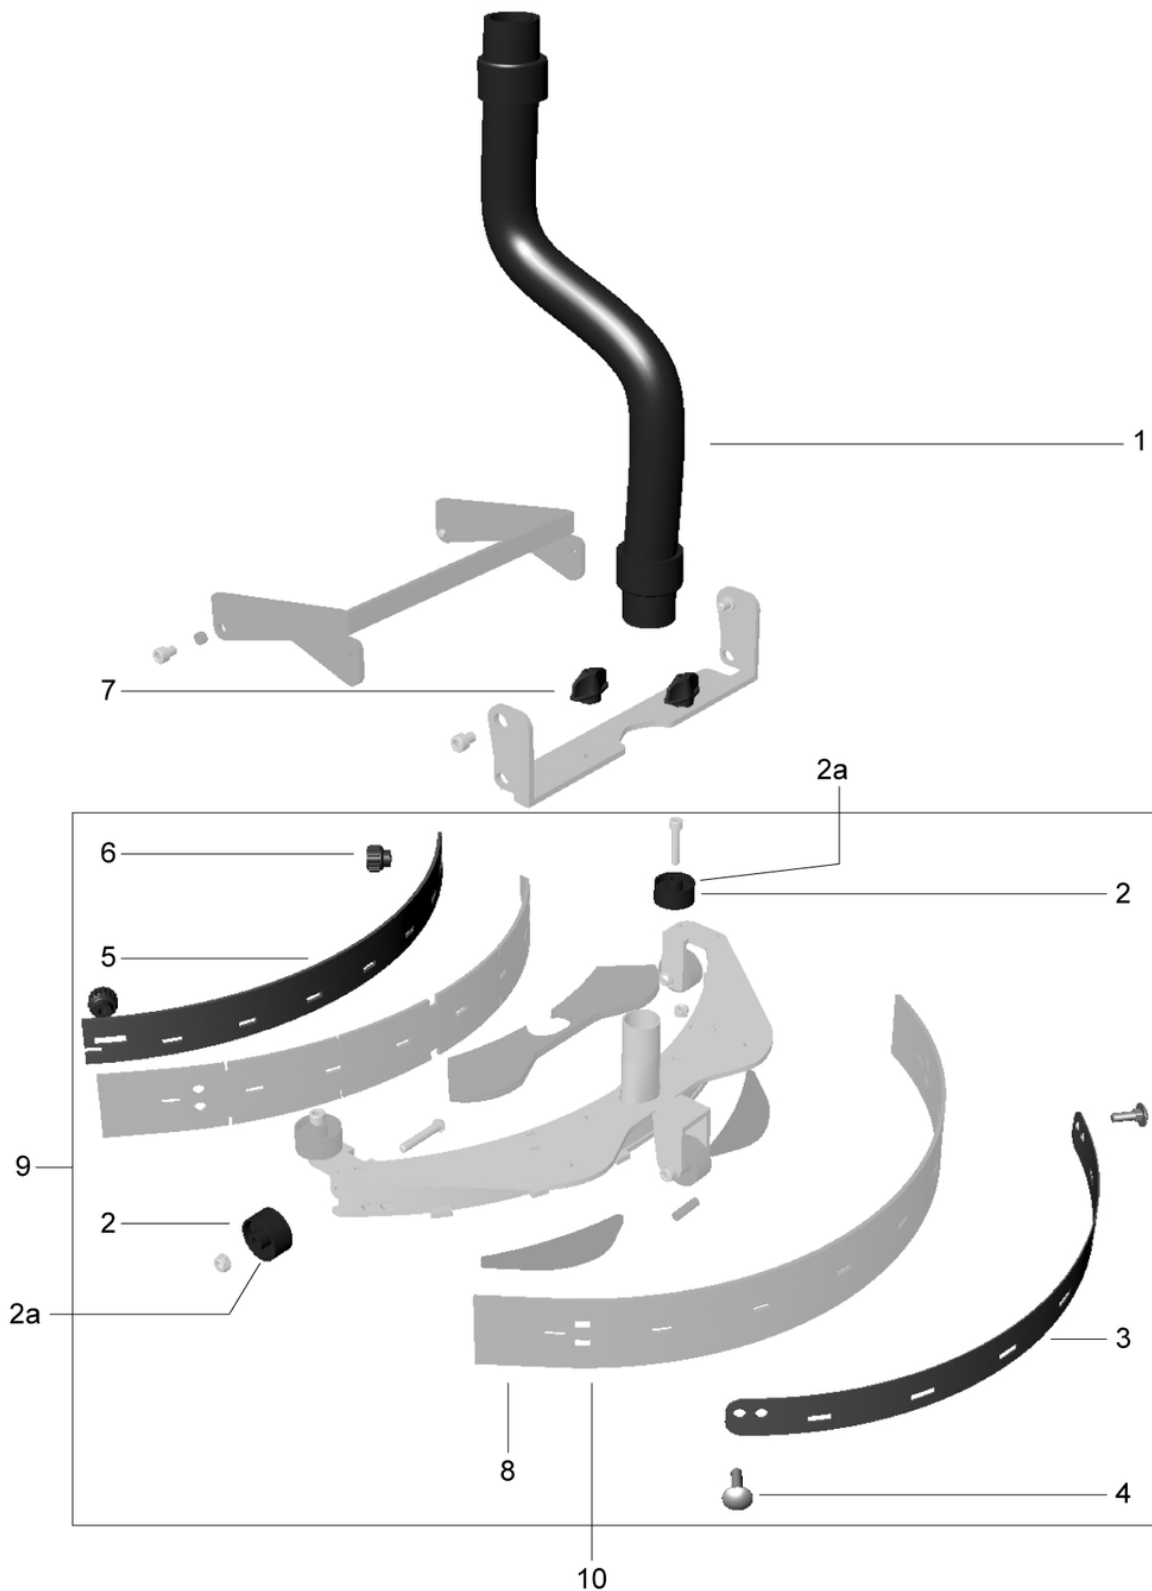

CLEANFIX RA405 B

Suction nozzle cpl. - from machine no. 123004001

PDF created on: 16.07.2024 10:52

cleanfix

RA405B

CLEANFIX RA405 B

Suction nozzle cpl. - from machine no. 123004001

PDF created on: 16.07.2024 10:52

Pos.	Item no.	Spare part
1	405.035	Suction hose suction nozzle
2	405.033	Deflector wheel suction nozzle
2a	405.033A	Suction nozzle metal wheel
3	405.030	retaining plate back
4	405.036	Square screw for suction nozzle
5	405.029	retaining plate front
6	405.016	Knurled nut for suction lip holder
7	405.046	Wing nut M6
8	405.080LT	Rubber blade red
9	405.052	Suction nozzle complete
10	405.083	Squeegee grease and oil resistant