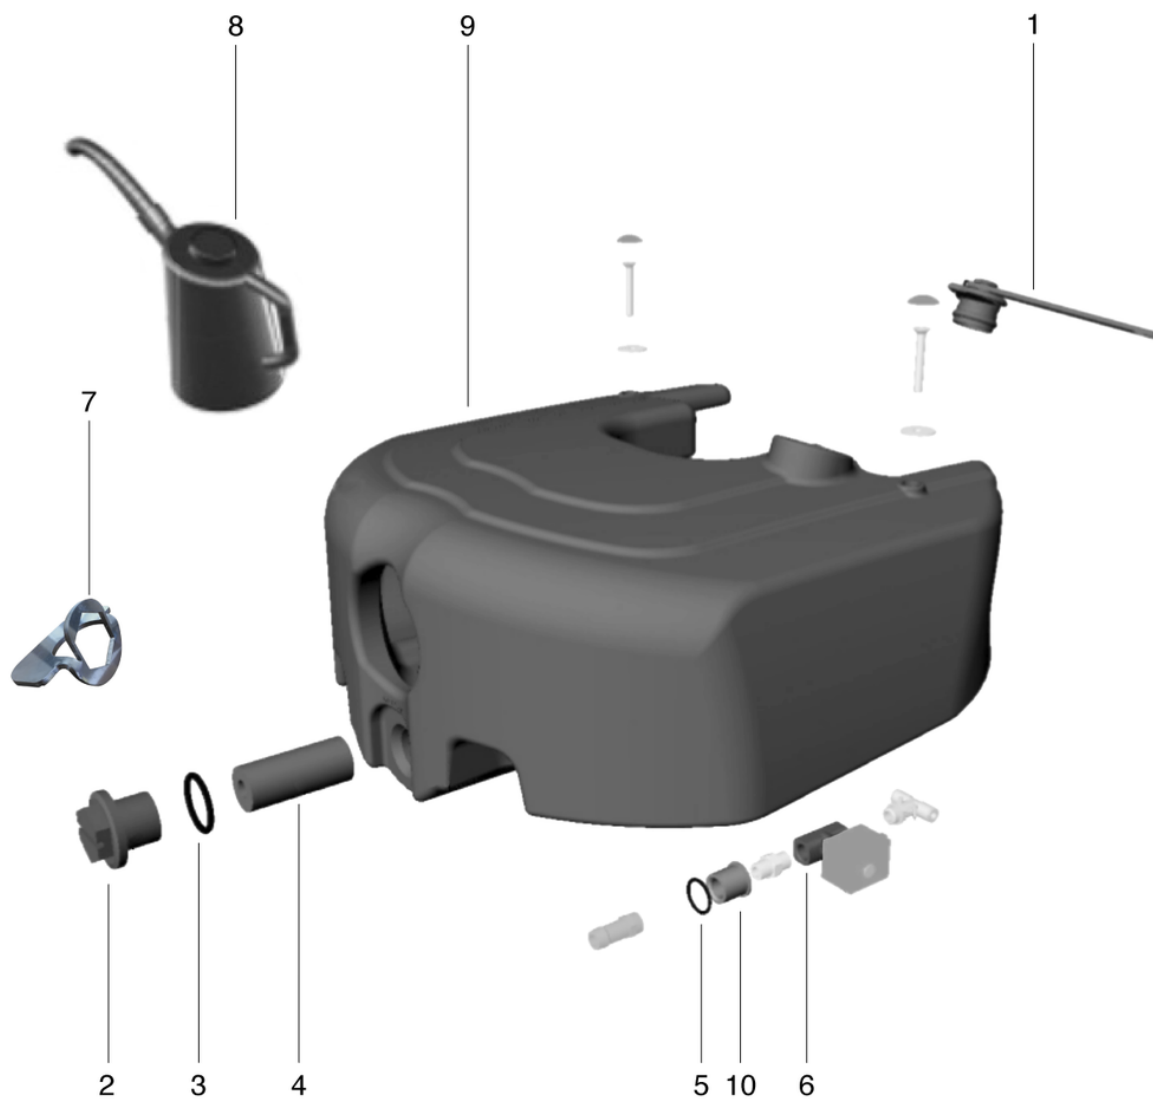

PDF created on: 16.07.2024 10:52

Pos.	Item no.	Spare part
1a	405.041	Suction nozzle lifting cpl. old
1b	405.045	Suction nozzle lifting cpl. New
2	405.039	Front wheel
3	405.038	Rear wheel
4	405.056	Handle Lock

CLEANFIX RA405 B

Fresh water tank

PDF created on: 16.07.2024 10:52

RA405B

CLEANFIX RA405 B

Fresh water tank

PDF created on: 16.07.2024 10:52

Pos.	Item no.	Spare part
1	405.011	Cover fresh water tank
2	405.031	Drain cover fresh water tank
3	405.025	O-ring for fresh water tank
4	405.018A	Fresh water filter
5	405.026	O-ring for magnetic valve
6	405.017	Magnetic valve
7	405.042	Key for fresh water tank
8	405.043	Filling can for fresh water tank
9	405.053	Clean water tank
10	405.054	Bushing to water hose

Pos.	Item no.	Spare part
1	405.035	Suction hose suction nozzle
2	405.033	Deflector wheel suction nozzle
3	405.030	retaining plate back
4	405.036	Square screw for suction nozzle
5	405.029	retaining plate front
6	405.016	Knurled nut for suction lip holder
7a	405.080LT	Rubber blade red
7b	405.083	Squeegee grease and oil resistant