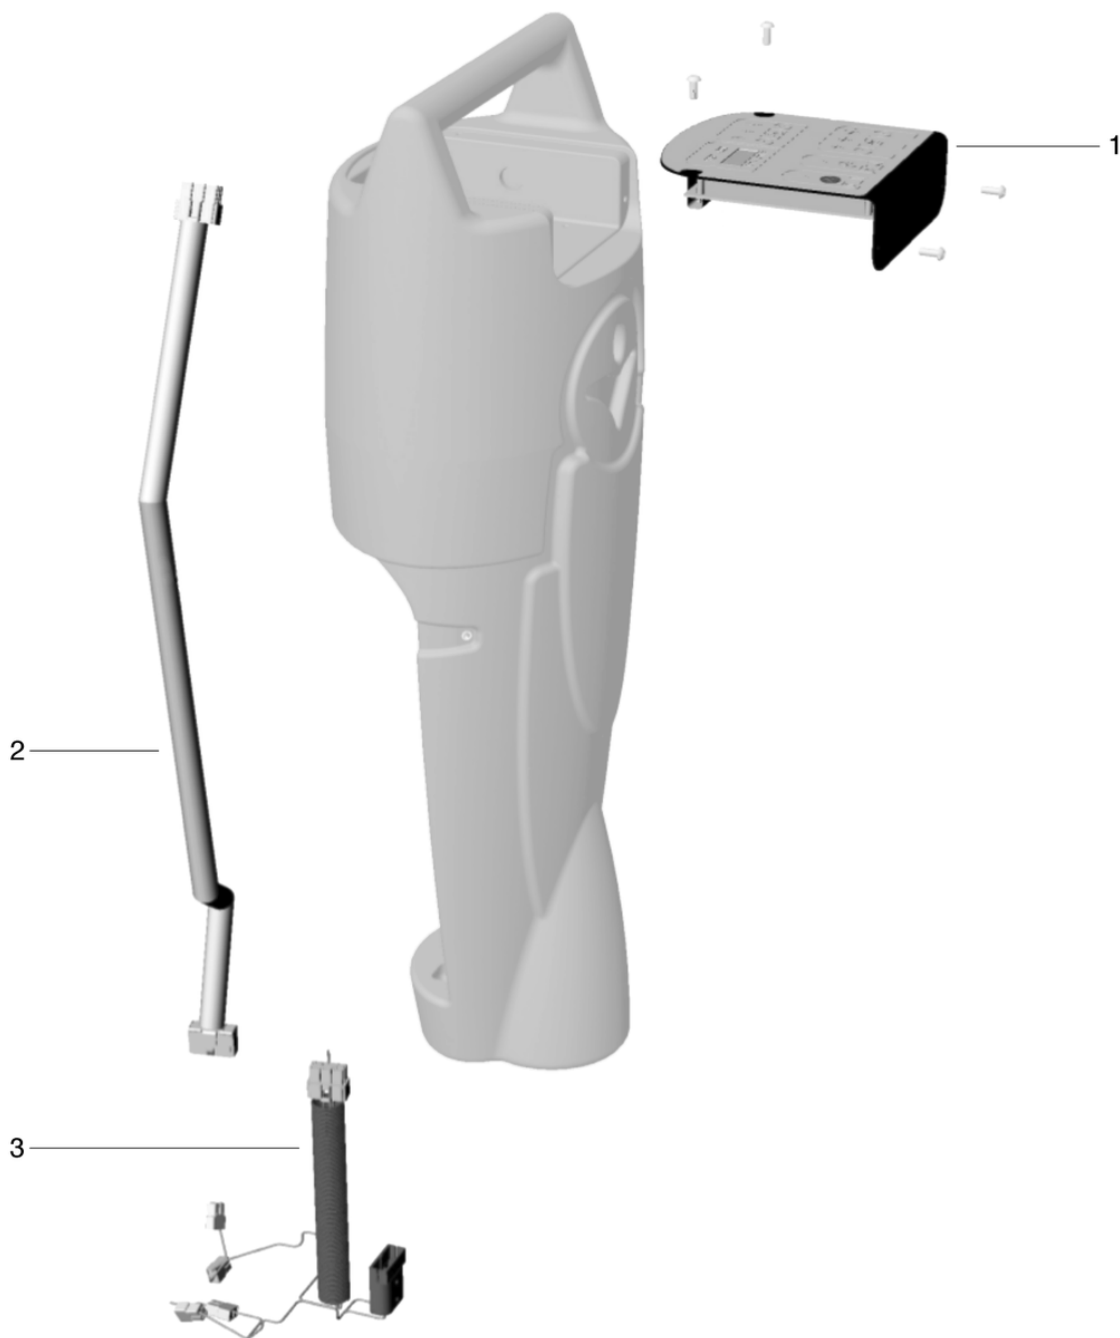

CLEANFIX RA405 B

Upper part of handle with electronics - to machine no. 122601042

PDF created on: 16.07.2024 10:52

cleanfix

RA405B

CLEANFIX RA405 B

Upper part of handle with electronics - to machine no. 122601042

PDF created on: 16.07.2024 10:52

Pos.	Item no.	Spare part
1	405.020	Control
2	405.013	Main wiring harness
3	405.055	Motor wiring harness (new)