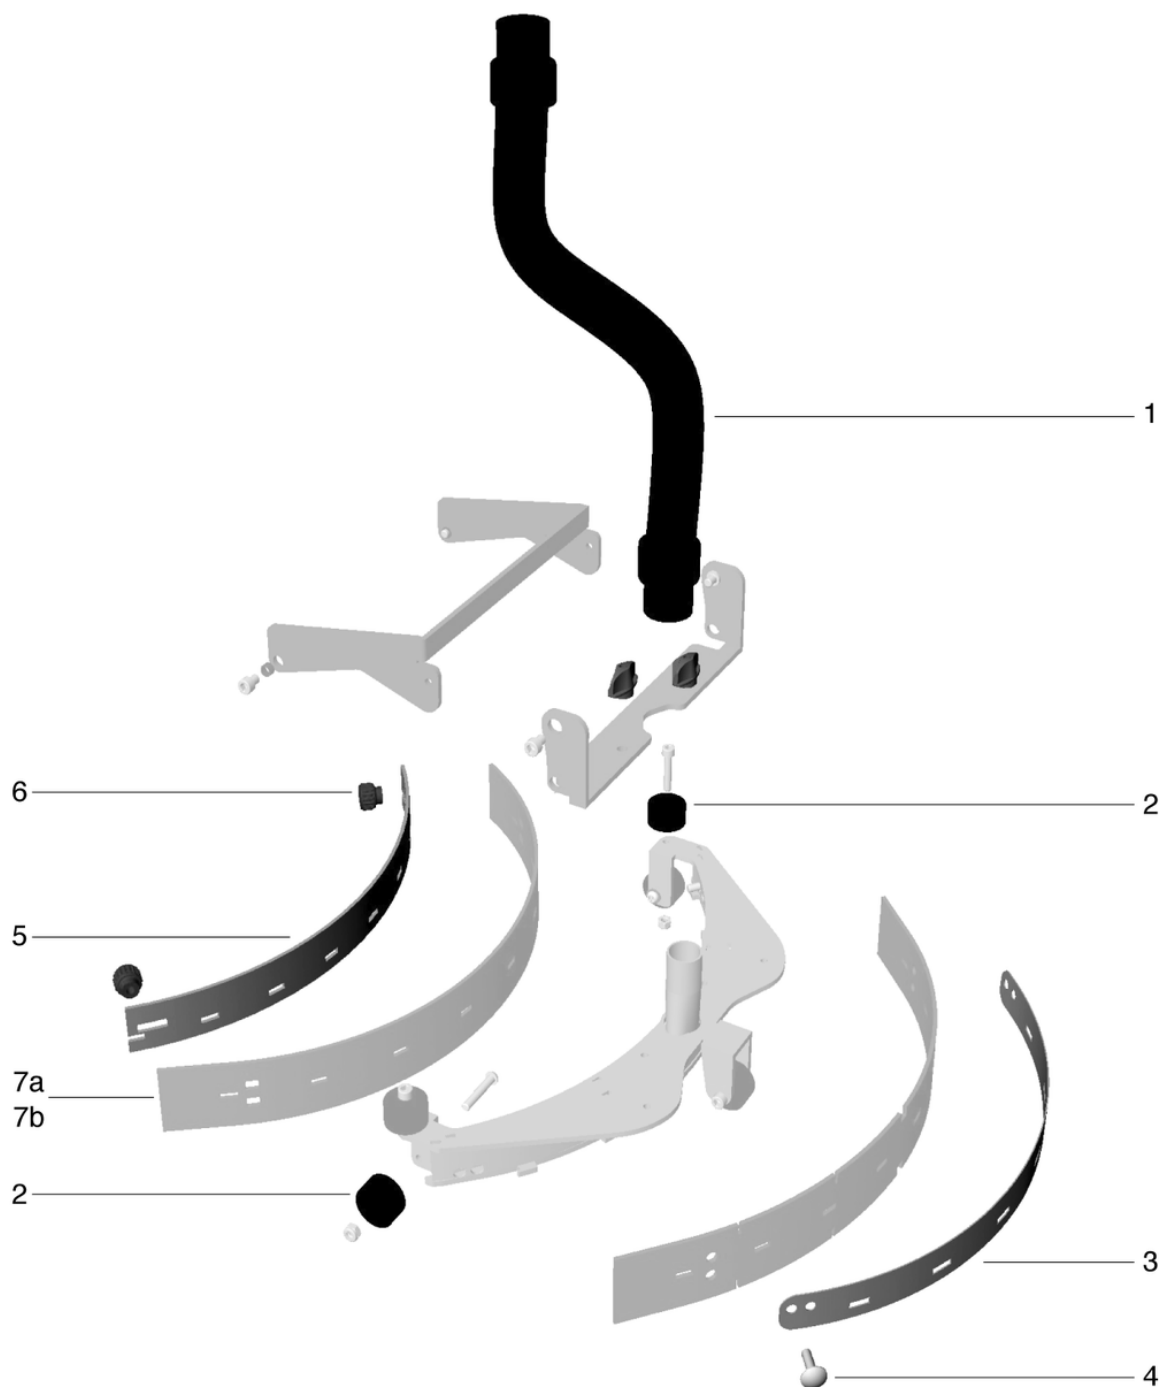

CLEANFIX RA405 B

Suction nozzle cpl. - to machine no. 122601042

PDF created on: 16.07.2024 10:52

cleanfix

RA405B

CLEANFIX RA405 B

Suction nozzle cpl. - to machine no. 122601042

PDF created on: 16.07.2024 10:52

Pos.	Item no.	Spare part
1	405.035	Suction hose suction nozzle
2	405.033	Deflector wheel suction nozzle
3	405.030	retaining plate back
4	405.036	Square screw for suction nozzle
5	405.029	retaining plate front
6	405.016	Knurled nut for suction lip holder
7a	405.080LT	Rubber blade red
7b	405.083	Squeegee grease and oil resistant