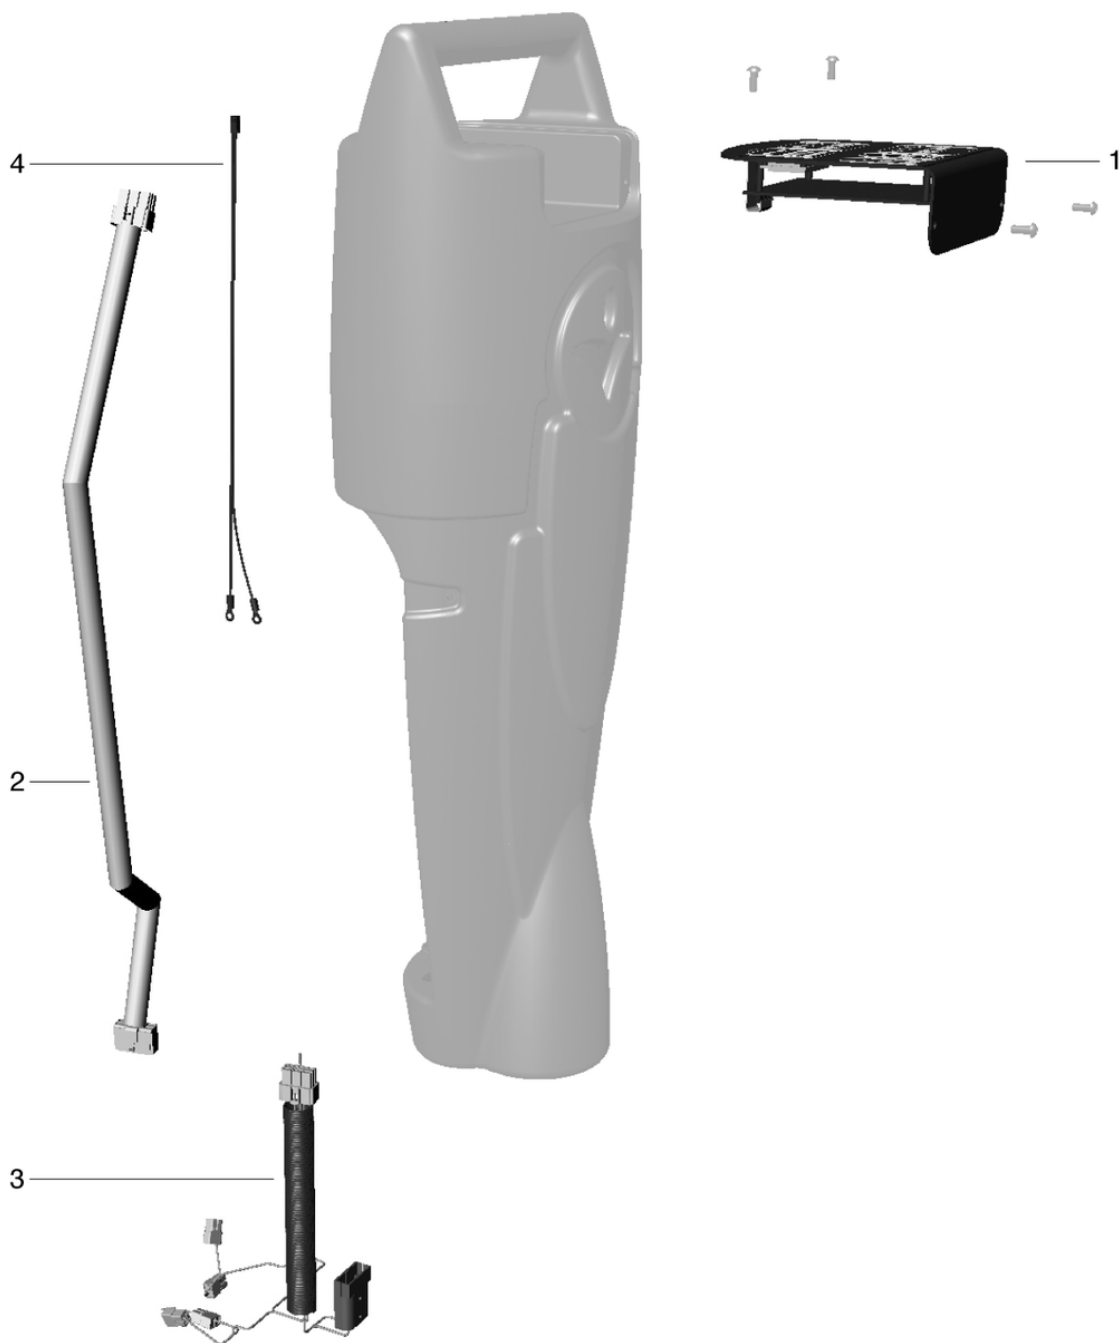

PDF created on: 16.07.2024 10:52

Pos.	Item no.	Spare part
1	405.020	Control
2	405.013	Main wiring harness
3	405.055	Motor wiring harness (new)

CLEANFIX RA405 B

Upper part of handle with electronics - from machine no. 123004001

PDF created on: 16.07.2024 10:52

cleanfix

RA405B

CLEANFIX RA405 B

Upper part of handle with electronics - from machine no. 123004001

PDF created on: 16.07.2024 10:52

Pos.	Item no.	Spare part
1	405.020	Control
2	405.013	Main wiring harness
3	405.055	Motor wiring harness (new)
4	405.049	Cable to float