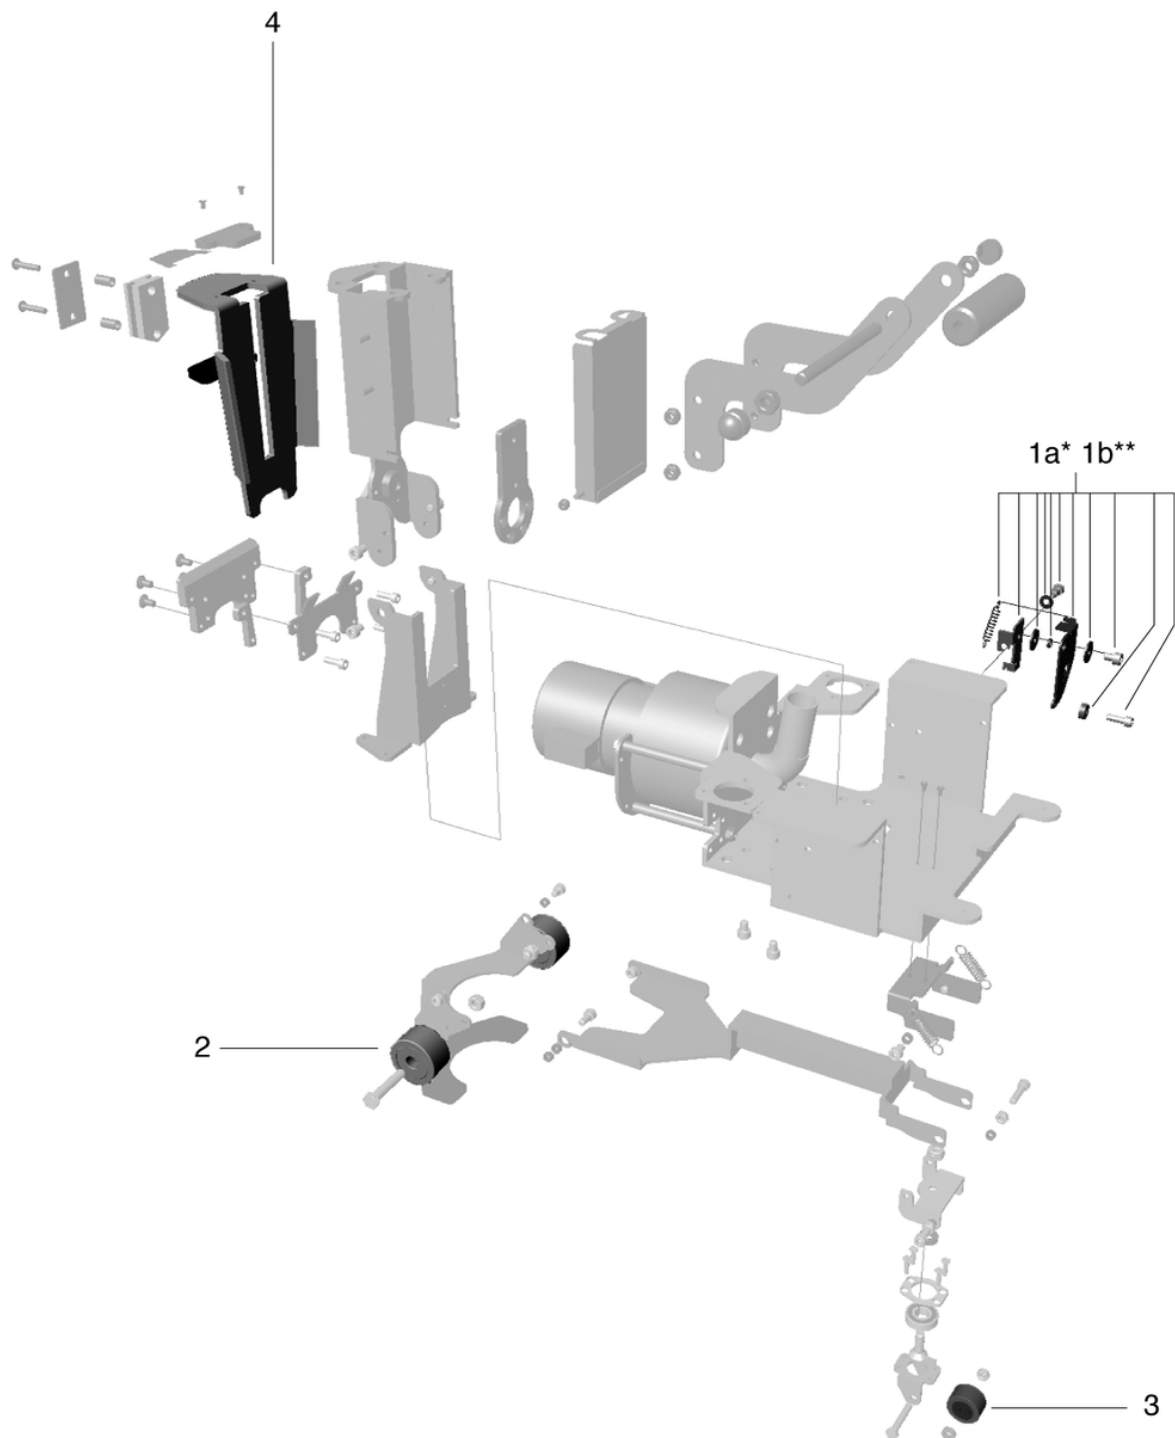

CLEANFIX RA405 B

PDF created on: 16.07.2024 10:52

cleanfix

RA405B

* bis Masch.-Nr. / to machine no. / au no. de machine
122601042

** ab Masch.-Nr. / from machine no. / de no. de la machine
123004001

CLEANFIX RA405 B

PDF created on: 16.07.2024 10:52

Pos.	Item no.	Spare part
1a	405.041	Suction nozzle lifting cpl. old
1b	405.045	Suction nozzle lifting cpl. New
2	405.039	Front wheel
3	405.038	Rear wheel
4	405.056	Handle Lock