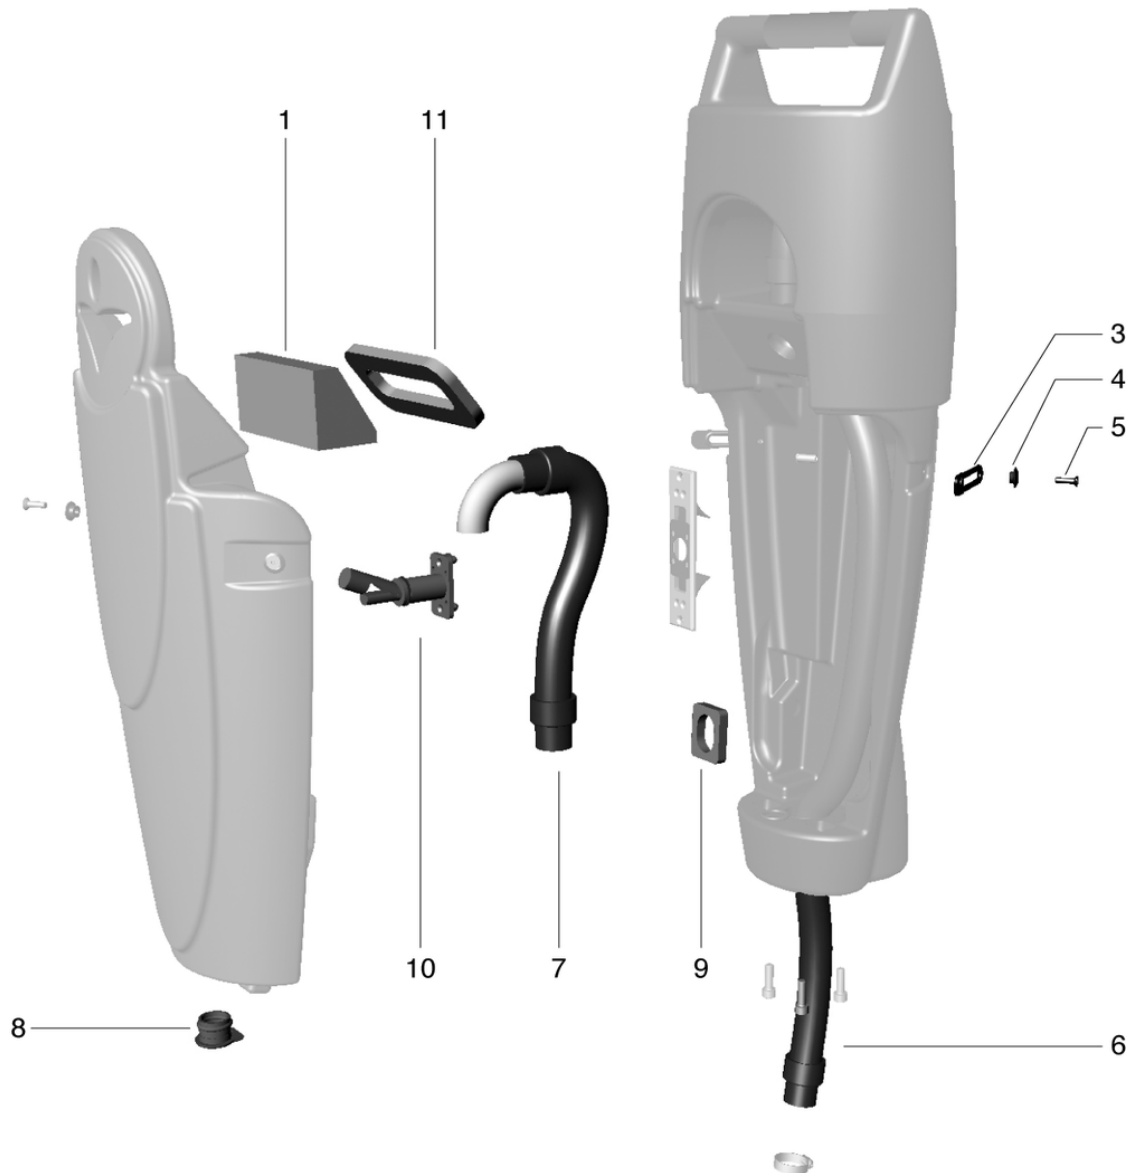

CLEANFIX RA405 B

Waste water tank with holder - from machine no. 123004001

PDF created on: 16.07.2024 10:52

cleanfix

RA405B _____

CLEANFIX RA405 B

Waste water tank with holder - from machine no. 123004001

PDF created on: 16.07.2024 10:52

Pos.	Item no.	Spare part
1	405.019	air filter
3	405.015	closure rubber band
4	405.012	Holding spigot
5	405.037	Screw for closure rubber band
6	405.034	Suction hose
7	405.023	Waste water hose
8	405.010	Cover for waste water tank
9	405.047	Dirty water seal
10	405.048	Dirty water float
11	405.051	Gasket air filter