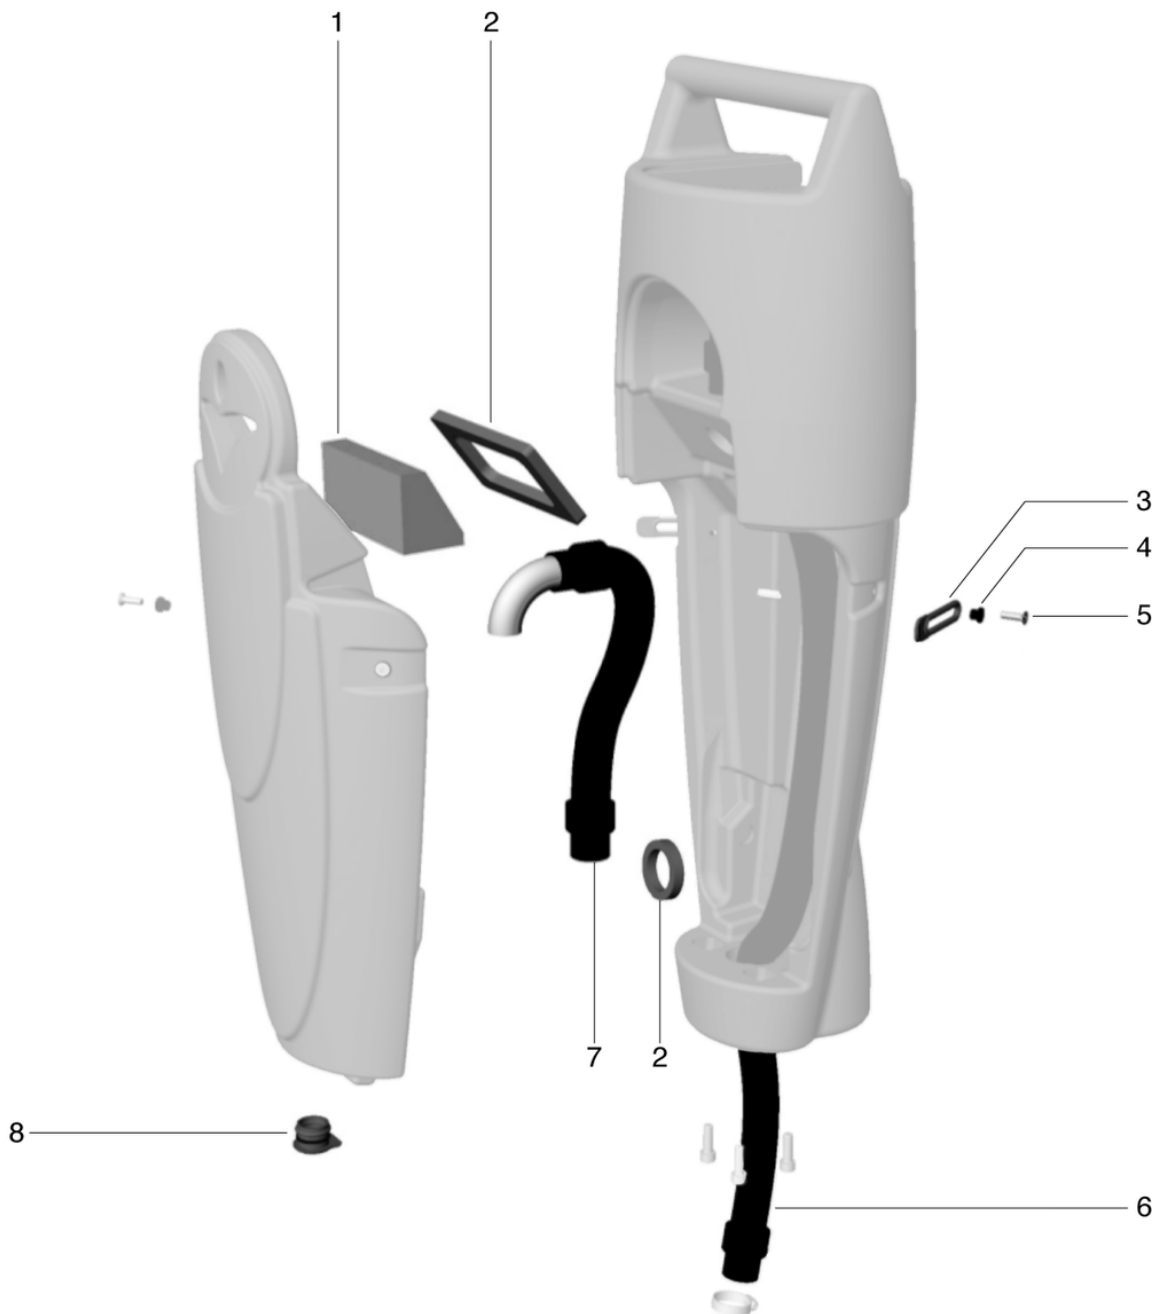

CLEANFIX RA405 B

Waste water tank with holder - to machine no. 122601042

PDF created on: 16.07.2024 10:52

cleanfix

RA405B

CLEANFIX RA405 B

Waste water tank with holder - to machine no. 122601042

PDF created on: 16.07.2024 10:52

Pos.	Item no.	Spare part
1	405.019	air filter
2	405.021	Sealing suction
3	405.015	closure rubber band
4	405.012	Holding spigot
5	405.037	Screw for closure rubber band
6	405.034	Suction hose
7	405.023	Waste water hose
8	405.010	Cover for waste water tank