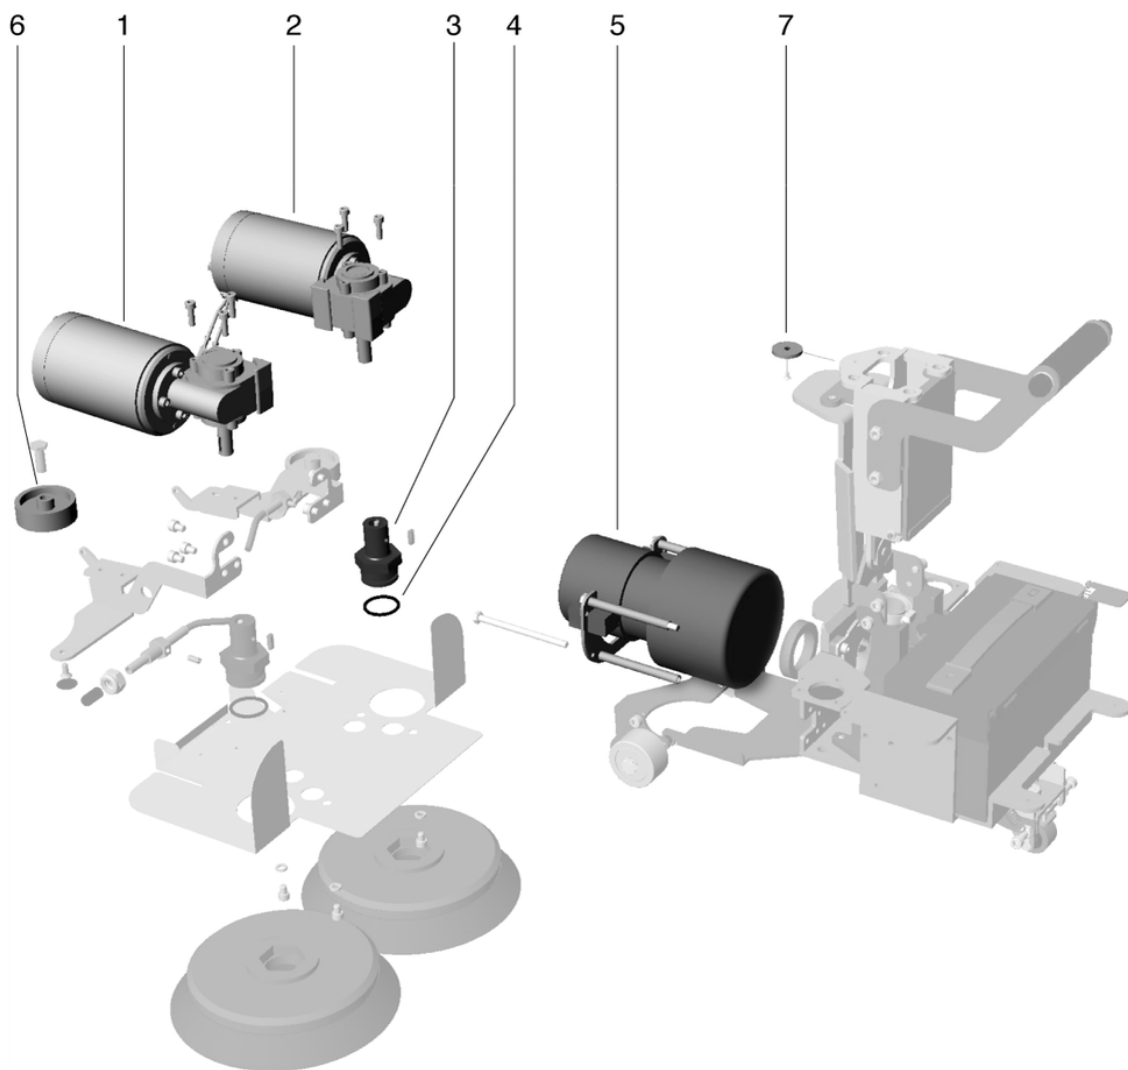

cleanfix

RA405B

CLEANFIX RA405 B

Chassis

PDF created on: 16.07.2024 10:52

Pos.	Item no.	Spare part
1	405.028	brush motor left
2	405.027	brush motor right
3	405.022	Brush holder
4	405.025	O-ring for fresh water tank
5	405.024	suction motor
6	405.032	Deflector wheel
7	405.050	Magnet for joint locking

PDF created on: 16.07.2024 10:52

Pos.	Item no.	Spare part
1a	405.041	Suction nozzle lifting cpl. old
1b	405.045	Suction nozzle lifting cpl. New
2	405.039	Front wheel
3	405.038	Rear wheel
4	405.056	Handle Lock

Pos.	Item no.	Spare part
1	405.035	Suction hose suction nozzle
2	405.033	Deflector wheel suction nozzle
3	405.030	retaining plate back
4	405.036	Square screw for suction nozzle
5	405.029	retaining plate front
6	405.016	Knurled nut for suction lip holder
7a	405.080LT	Rubber blade red
7b	405.083	Squeegee grease and oil resistant