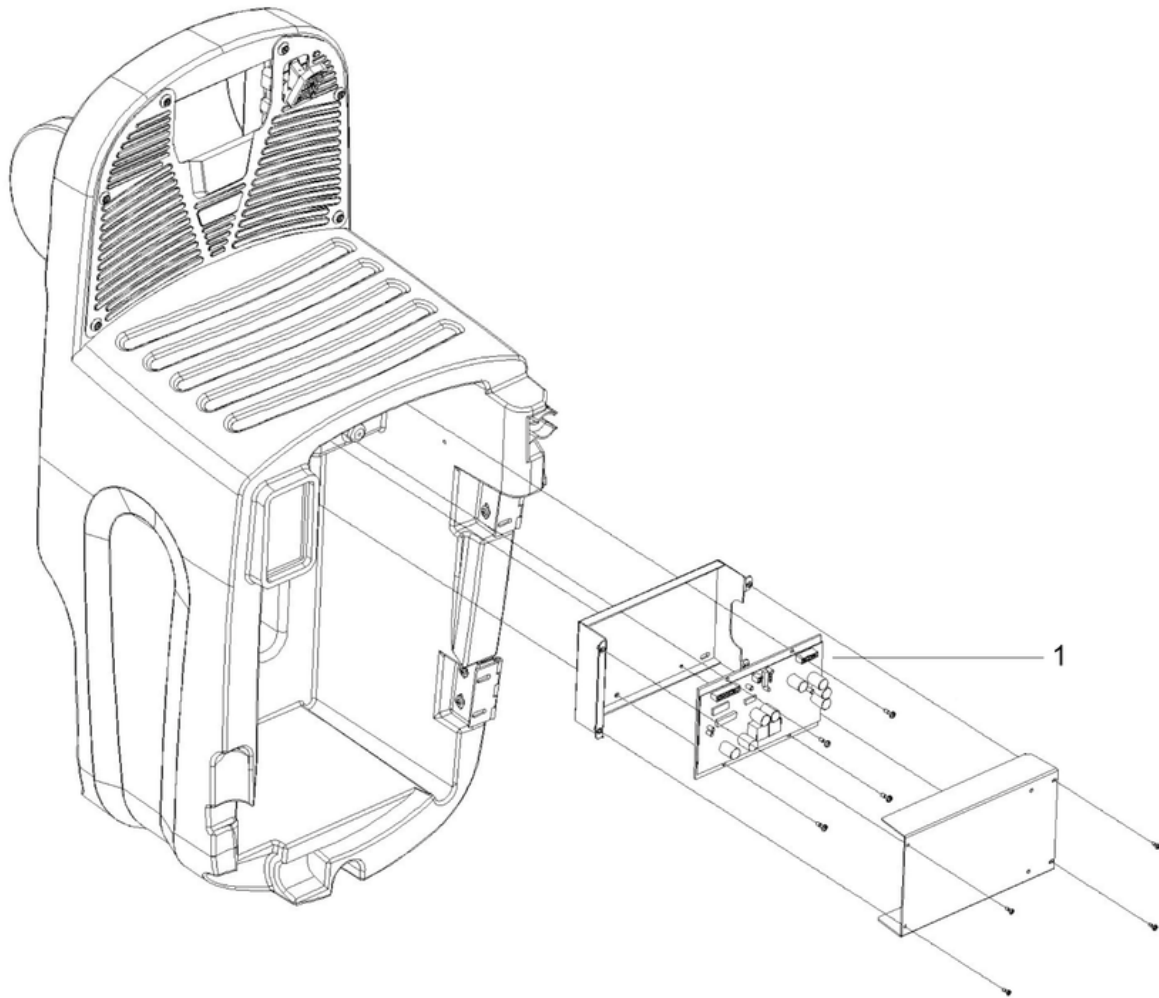

CLEANFIX RA565 IBC

Vacuum motor

PDF created on: 16.07.2024 11:55

Pos.	Item no.	Spare part
1	566.031	Suction motor
2	566.030	Cover suction motor low
3	566.032	Sealing suction motor top

CLEANFIX RA565 IBC

Electronic

PDF created on: 16.07.2024 11:55

B10- 11.2023