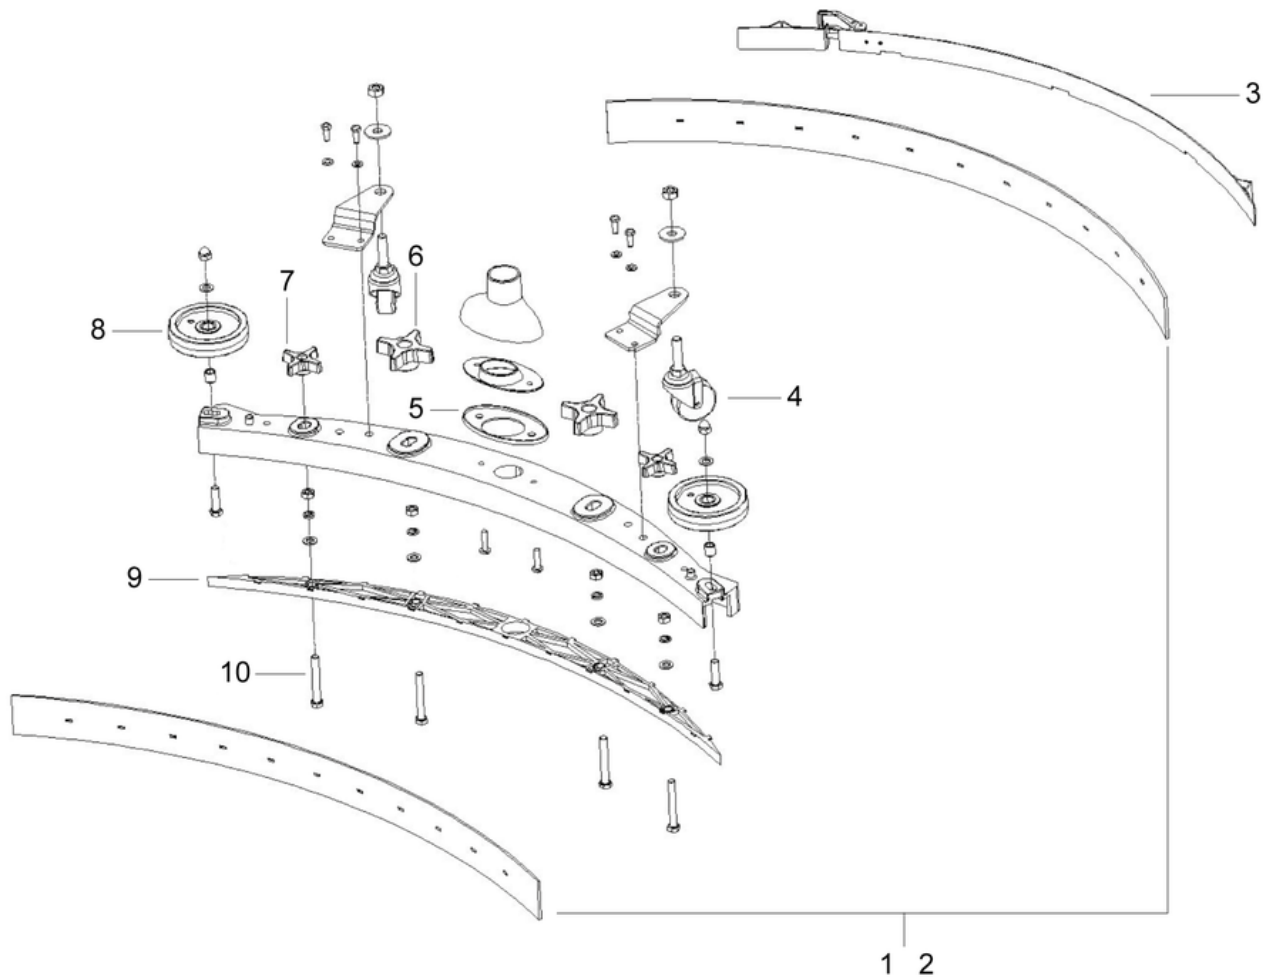

CLEANFIX RA565 IBC

Suction nozzle

PDF created on: 16.07.2024 11:55

B13- 11.2023

CLEANFIX RA565 IBC

Suction nozzle

PDF created on: 16.07.2024 11:55

Pos.	Item no.	Spare part
1	566.040	Rubber blade red, standard
2	566.048	Rubber blade, oil and grease resistant
3	566.049	Back support plate
4	566.046	Caster
5	566.045	Gasket oval
6	566.044	Star knob big
7	566.043	Star knob small
8	566.047	Fender wheel suction nuzzle
9	566.042	Holder for rubber blades
10	566.041	Screw M8x60