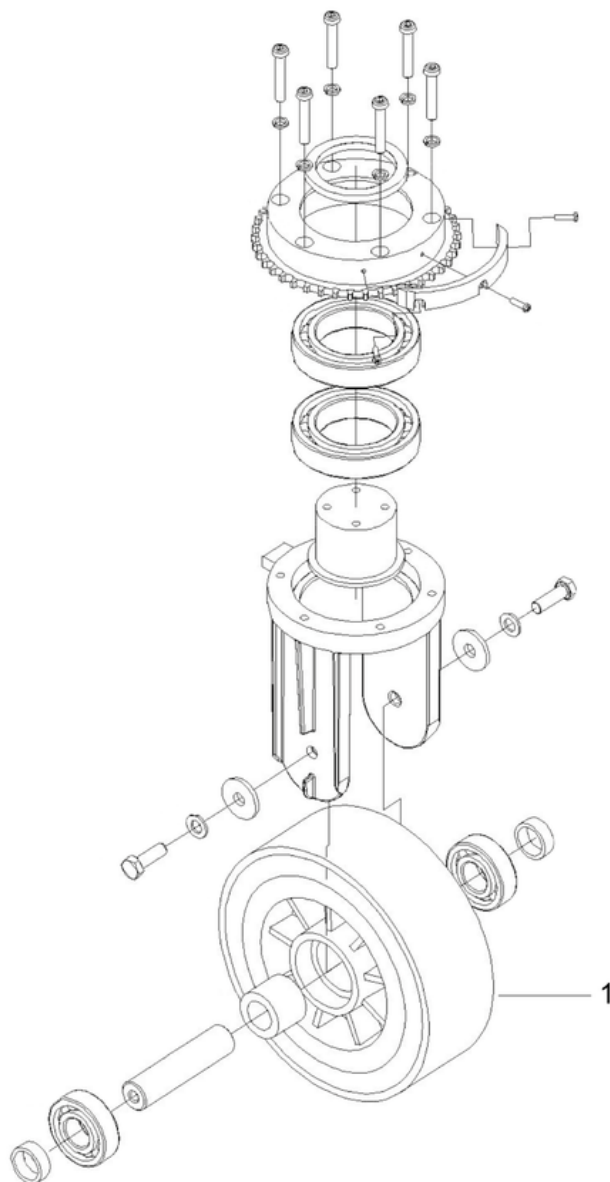

CLEANFIX RA565 IBC

Front wheel (control direction)

PDF created on: 16.07.2024 11:55

B12- 11.2023