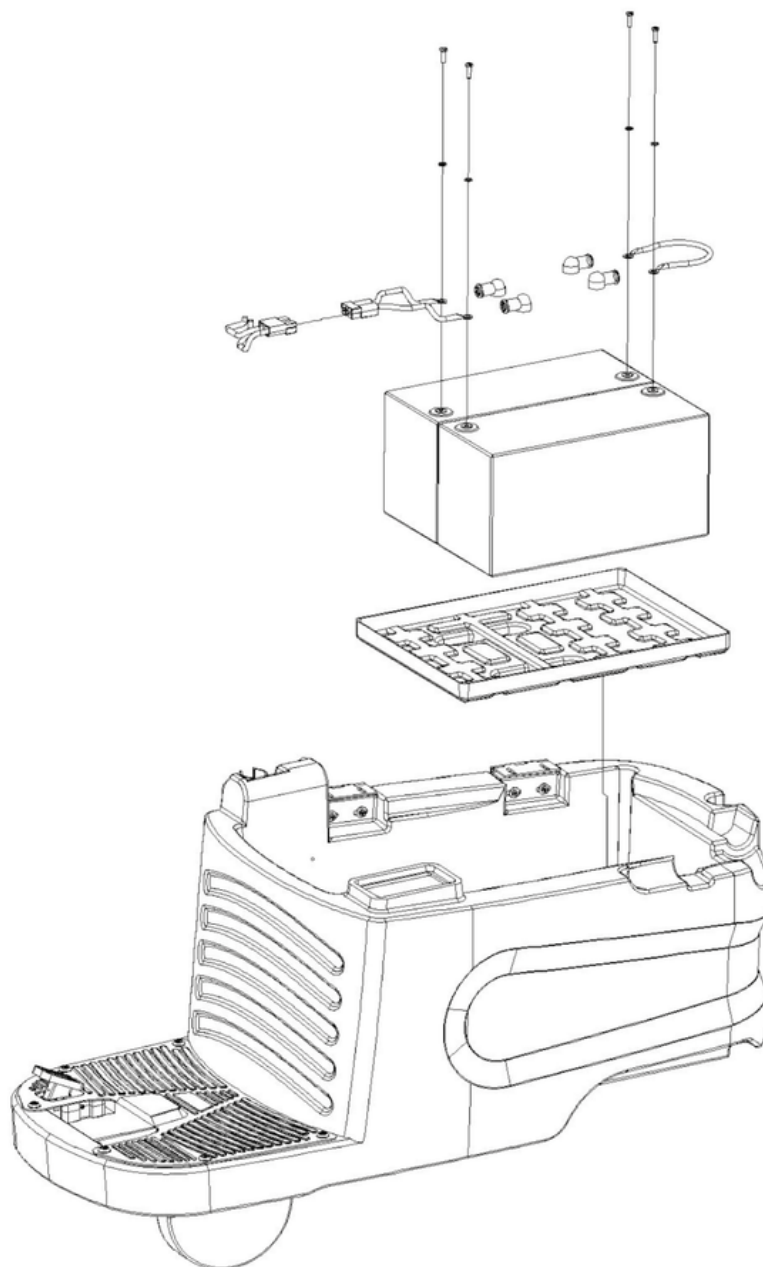

CLEANFIX RA565 IBC

Suspension suction nozzle

PDF created on: 16.07.2024 11:55

Pos.	Item no.	Spare part
1	566.038	Suction nozzle lever hydraulic
2	566.037	Holder for suction nozzle suspension
3	566.043	Star knob small
4	566.039	Wheel suction nozzle suspension
5	566.021	Sucction nozzle holder spring

CLEANFIX RA565 IBC

Batterie assembling

PDF created on: 16.07.2024 11:55

B15- 11.2023