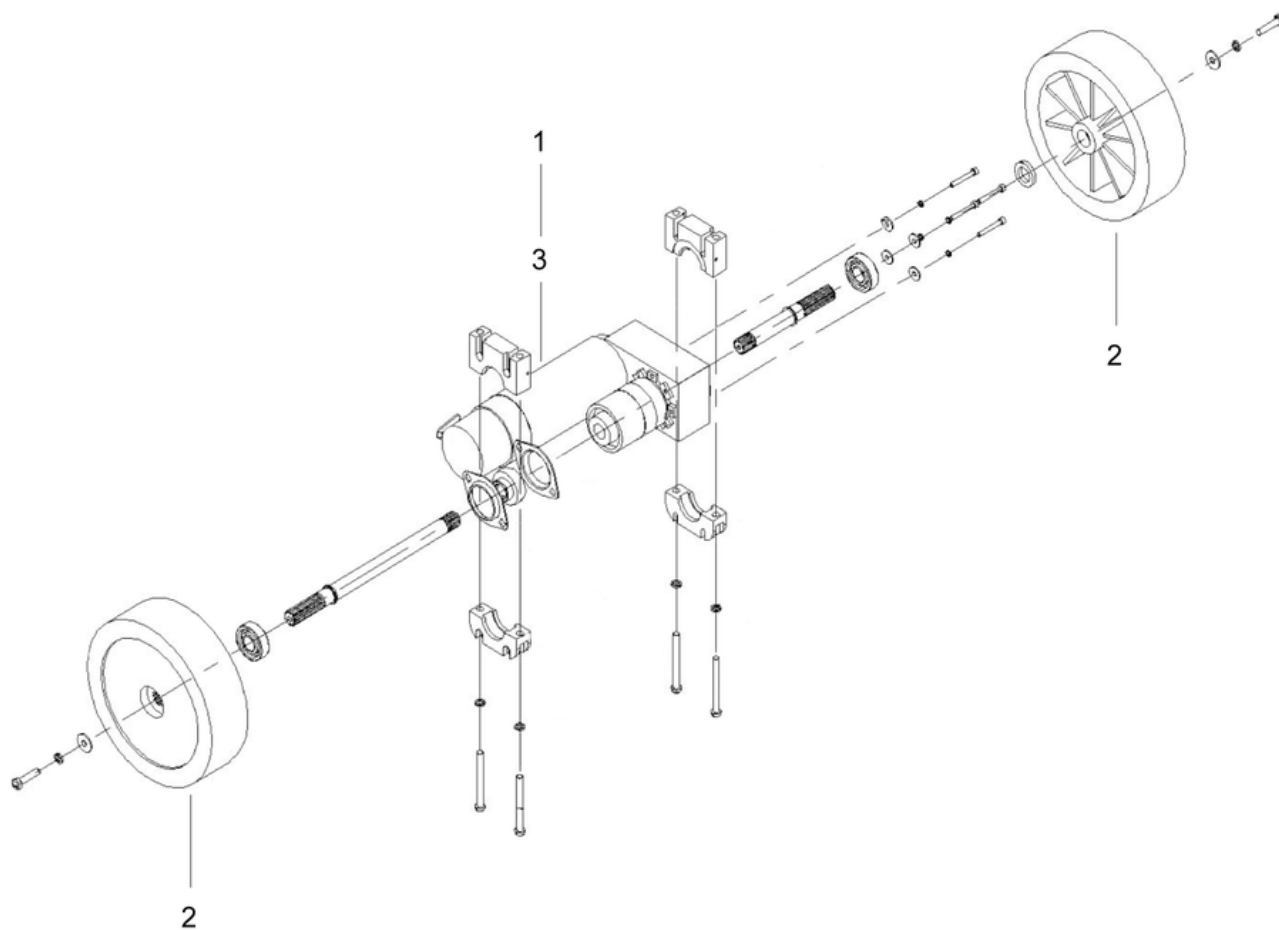

CLEANFIX RA565 IBC

Steering column / steering wheel

PDF created on: 16.07.2024 11:55

Pos.	Item no.	Spare part
1	566.023	Steering wheel upper part
2	566.020	Steering wheel lower part
3	566.022	Control panel

CLEANFIX RA565 IBC

Drive motor

PDF created on: 16.07.2024 11:55

B8- 11.2023