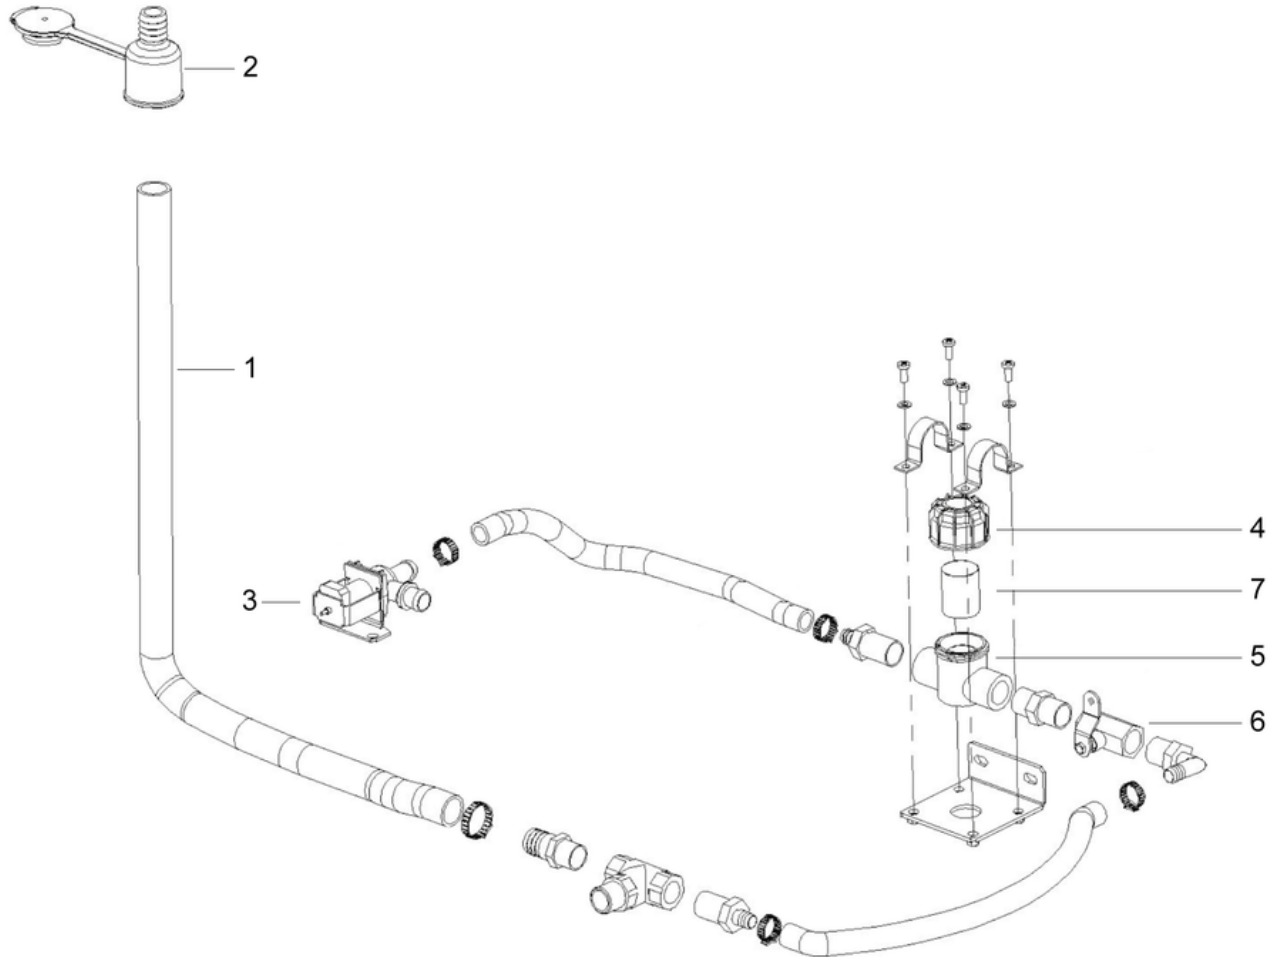

CLEANFIX RA565 IBC

Dirty water tank

PDF created on: 16.07.2024 11:55

Pos.	Item no.	Spare part
1	566.003	Drain hose
2	566.008	Lid assy
3	566.010	Flash light cover
4	566.011	Flash light bulb
5	566.004	Flash light mounting
6	566.009	Float with 2 balls
7	566.012	Suction hose
8	566.013	Hose clip double
9	566.014	Hose clip single

CLEANFIX RA565 IBC

Fresh water tank

PDF created on: 16.07.2024 11:55

B2- 11.2023

CLEANFIX RA565 IBC

Fresh water tank

PDF created on: 16.07.2024 11:55

Pos.	Item no.	Spare part
1	566.018	Gas pedal
2	566.014	Hose clip single
3	566.016	Fresh water tank cap
4	566.015	Hinge

CLEANFIX RA565 IBC

Fresh water filter components

PDF created on: 16.07.2024 11:55

B3- 11.2023

CLEANFIX RA565 IBC

Fresh water filter components

PDF created on: 16.07.2024 11:55

Pos.	Item no.	Spare part
1	566.050	Fillinghose
2	566.051	Cover fillinghose
3	566.052	Eletronic valve
4	566.053	Cover fresh water filter
5	566.054	Housing fresh water filter
6	566.055	Ball tap
7	566.056	Fresh water filter