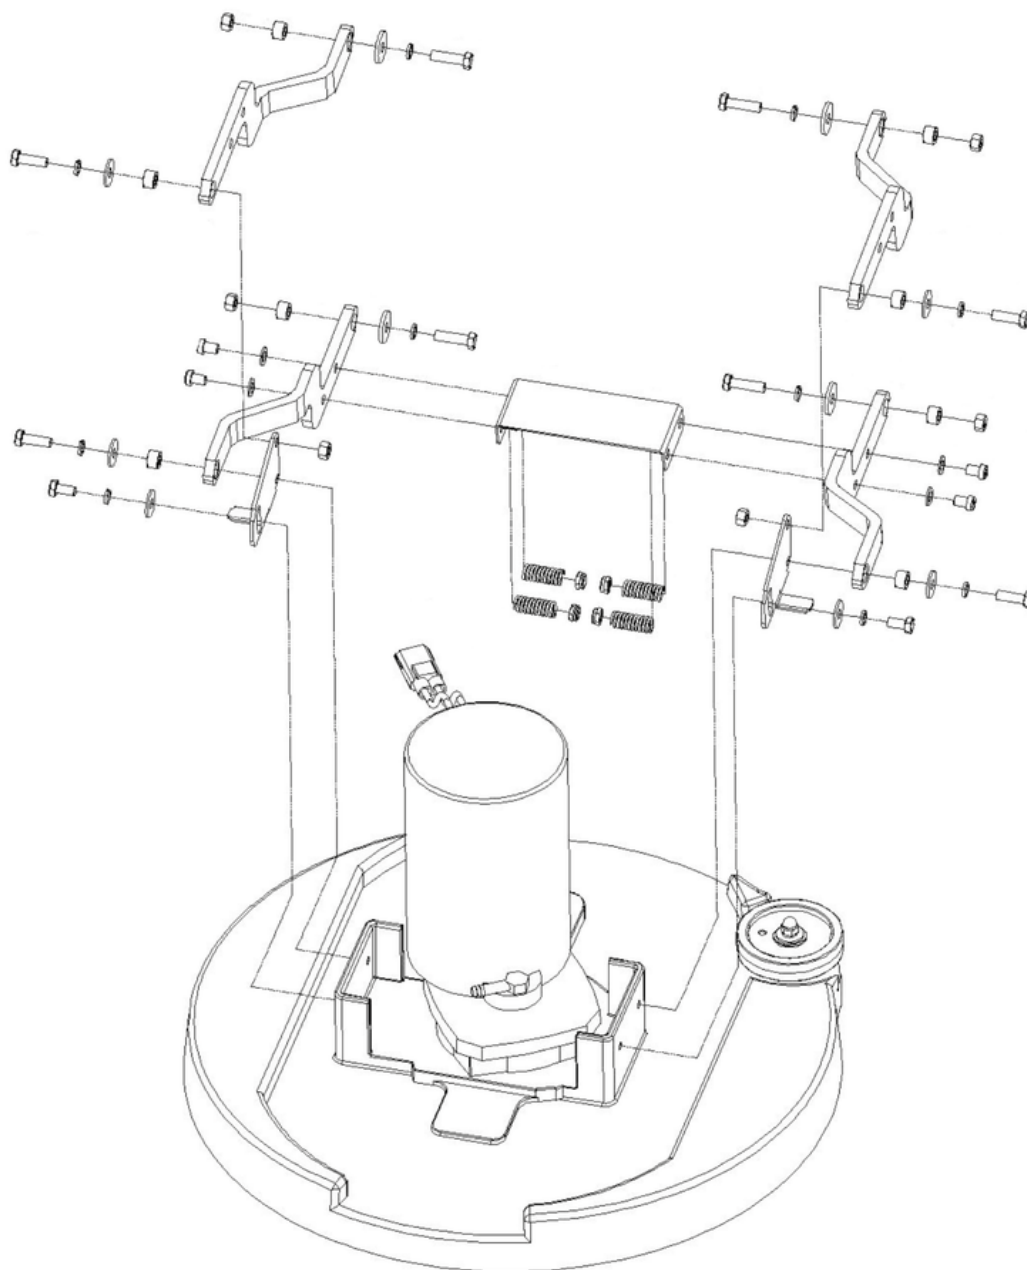

CLEANFIX RA565 IBC

Brush head

PDF created on: 16.07.2024 11:55

Pos.	Item no.	Spare part
1	566.035	Brush motor
2	566.036	Brush Motor connector
3	566.034	Fender wheel brush head
4	566.033	Brush holder spring

CLEANFIX RA565 IBC

Brush head lift-off

PDF created on: 16.07.2024 11:55

B6- 11.2023