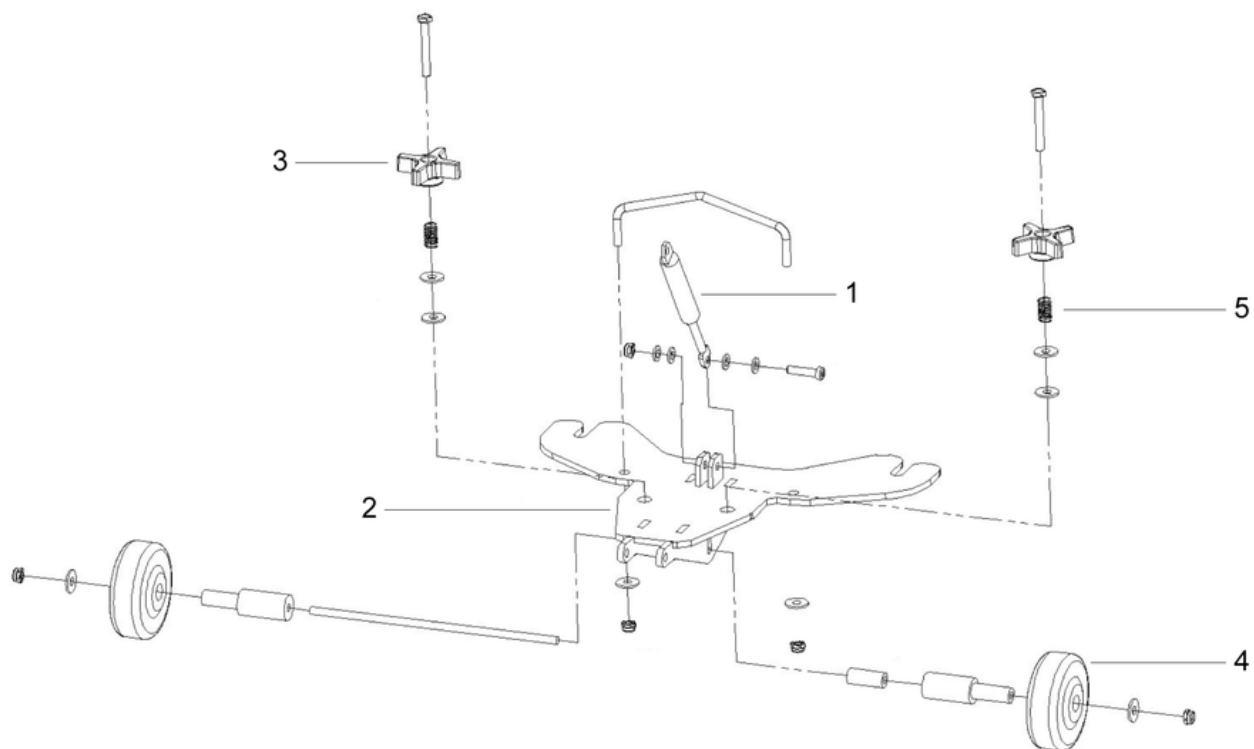

CLEANFIX RA565 IBC

Suspension suction nozzle

PDF created on: 16.07.2024 11:55

B14- 11.2023

CLEANFIX RA565 IBC

Suspension suction nozzle

PDF created on: 16.07.2024 11:55

Pos.	Item no.	Spare part
1	566.038	Suction nozzle lever hydraulic
2	566.037	Holder for suction nozzle suspension
3	566.043	Star knob small
4	566.039	Wheel suction nozzle suspension
5	566.021	Sucction nozzle holder spring