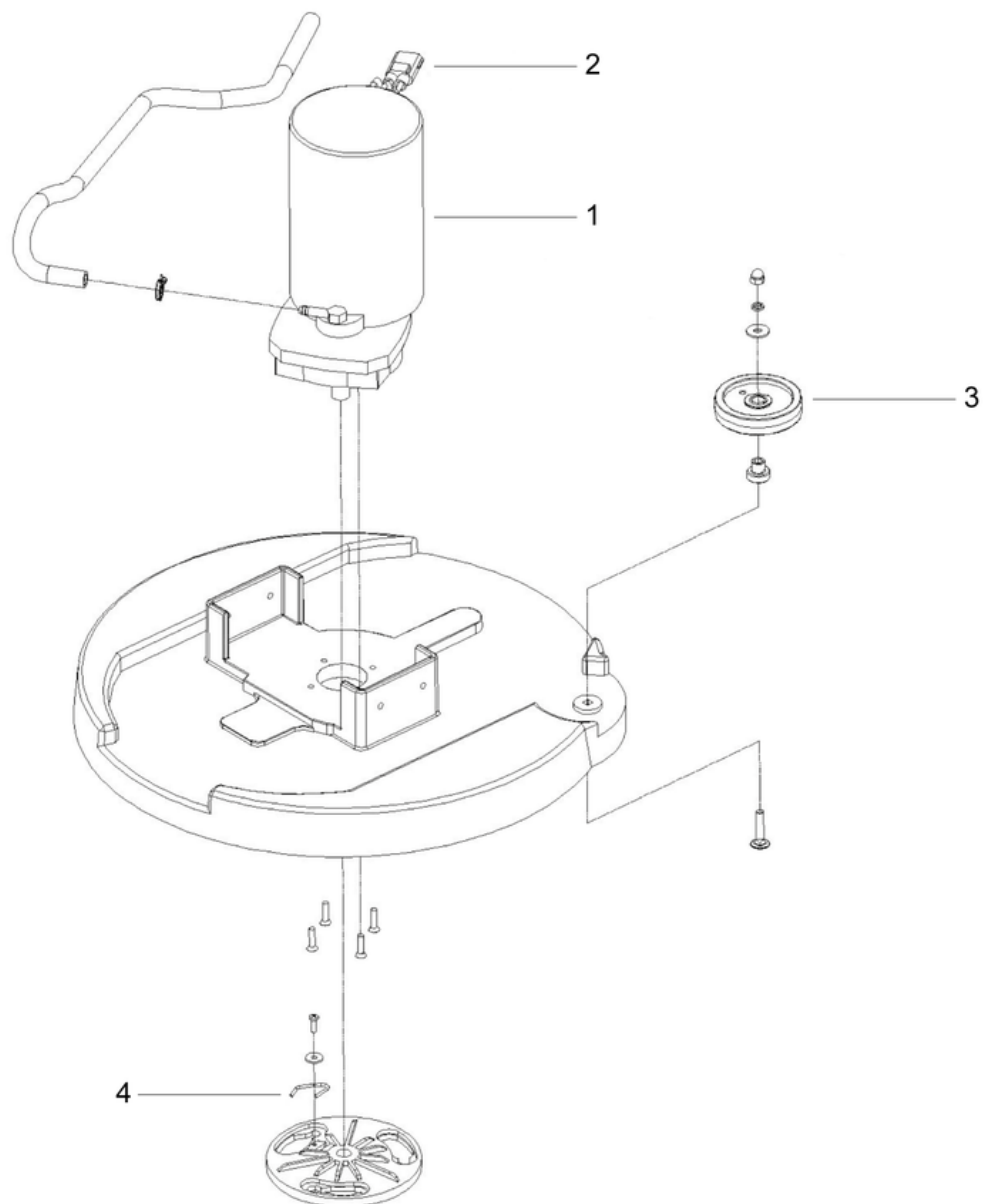

CLEANFIX RA565 IBC

Brush and pad

PDF created on: 16.07.2024 11:55

Pos.	Item no.	Spare part
1	566.059	Scrubbing brush PPN Ø 56cm
2	566.070	Driving disc Ø 56cm
3	566.002	Centerlock (2 parts)

CLEANFIX RA565 IBC

Brush head

PDF created on: 16.07.2024 11:55

B5- 11.2023