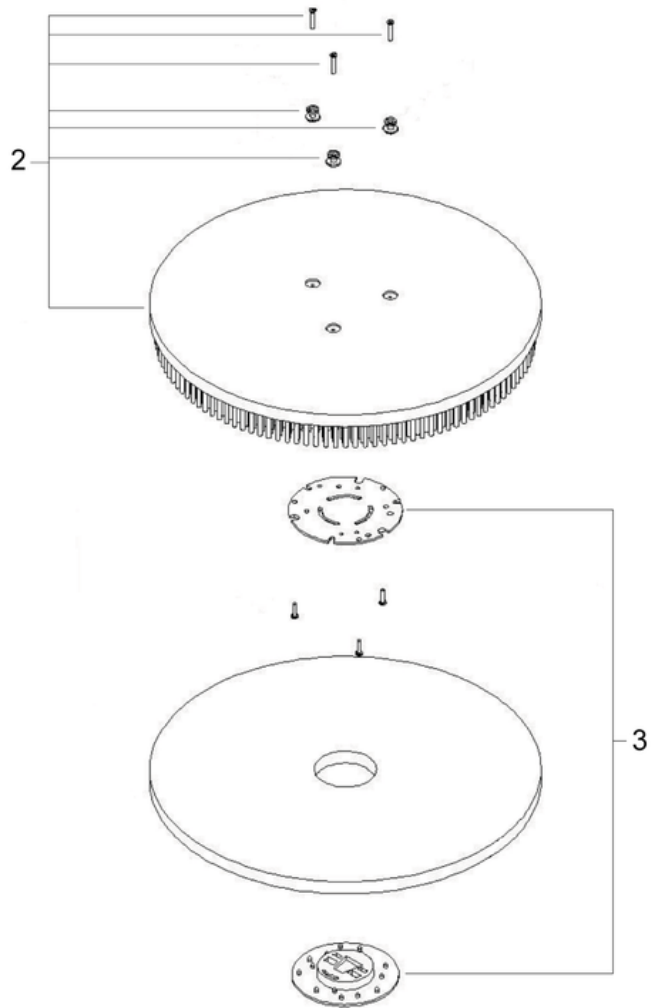

CLEANFIX RA565 IBC

Brush and pad

PDF created on: 16.07.2024 11:55

B4- 11.2023

CLEANFIX RA565 IBC

Brush and pad

PDF created on: 16.07.2024 11:55

Pos.	Item no.	Spare part
1	566.059	Scrubbing brush PPN Ø 56cm
2	566.070	Driving disc Ø 56cm
3	566.002	Centerlock (2 parts)