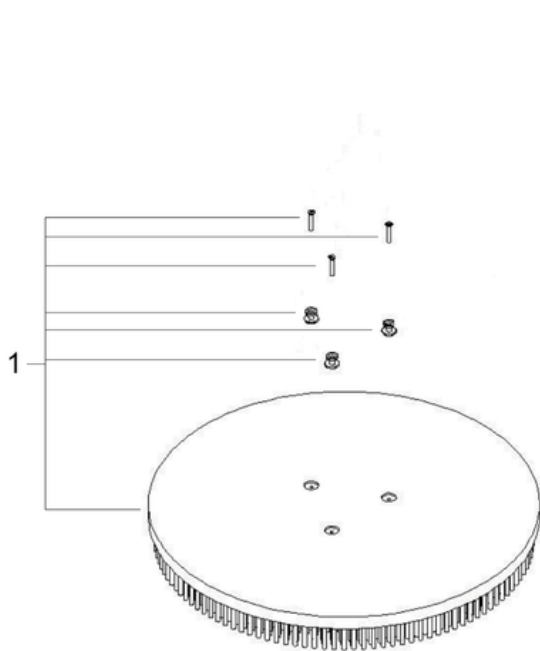

CLEANFIX RA565 IBC

Brush and pad

PDF created on: 16.07.2024 11:55

B4- 11.2023

CLEANFIX RA565 IBC

Brush and pad

PDF created on: 16.07.2024 11:55

Pos.	Item no.	Spare part
1	566.059	Scrubbing brush PPN Ø 56cm
2	566.070	Driving disc Ø 56cm
3	566.002	Centerlock (2 parts)