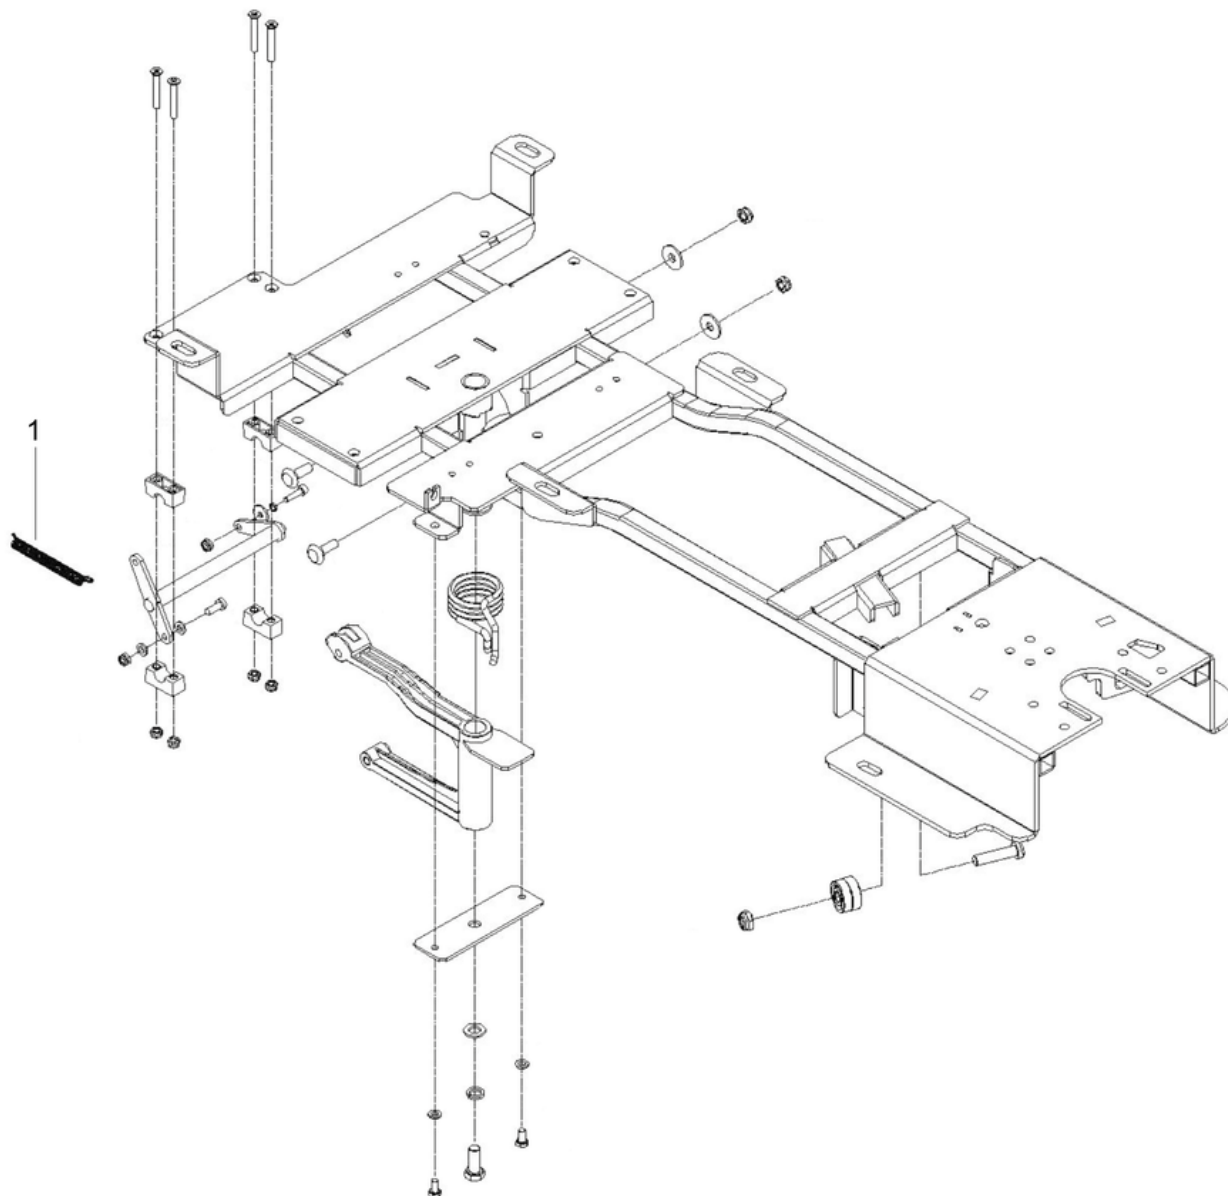

CLEANFIX RA565 IBC

Chassis

PDF created on: 16.07.2024 11:55

B11- 11.2023