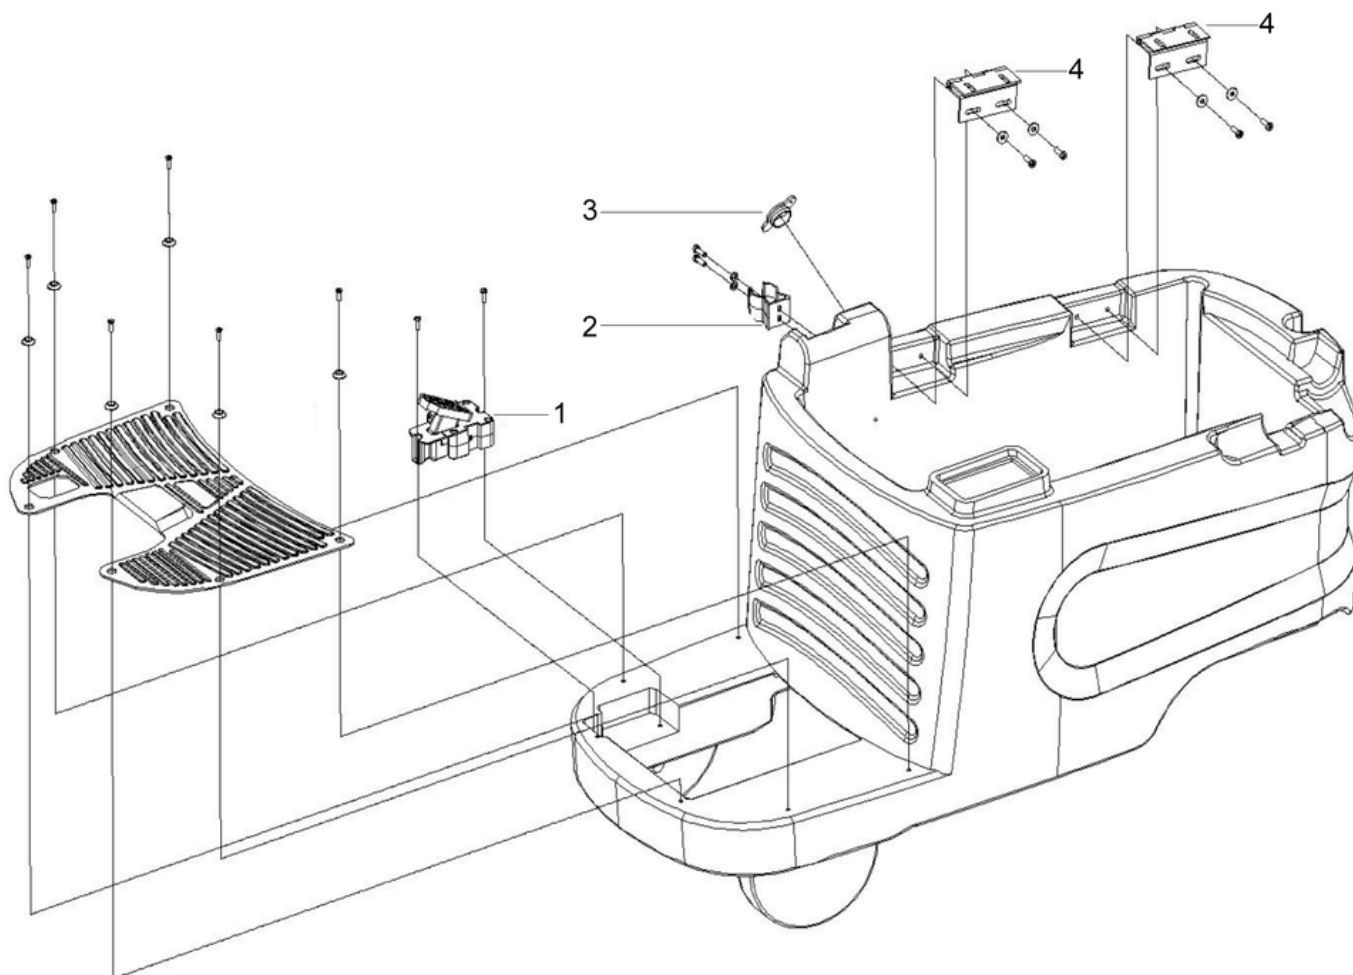

CLEANFIX RA565 IBC

Fresh water tank

PDF created on: 16.07.2024 11:55

B2- 11.2023

CLEANFIX RA565 IBC

Fresh water tank

PDF created on: 16.07.2024 11:55

Pos.	Item no.	Spare part
1	566.018	Gas pedal
2	566.014	Hose clip single
3	566.016	Fresh water tank cap
4	566.015	Hinge