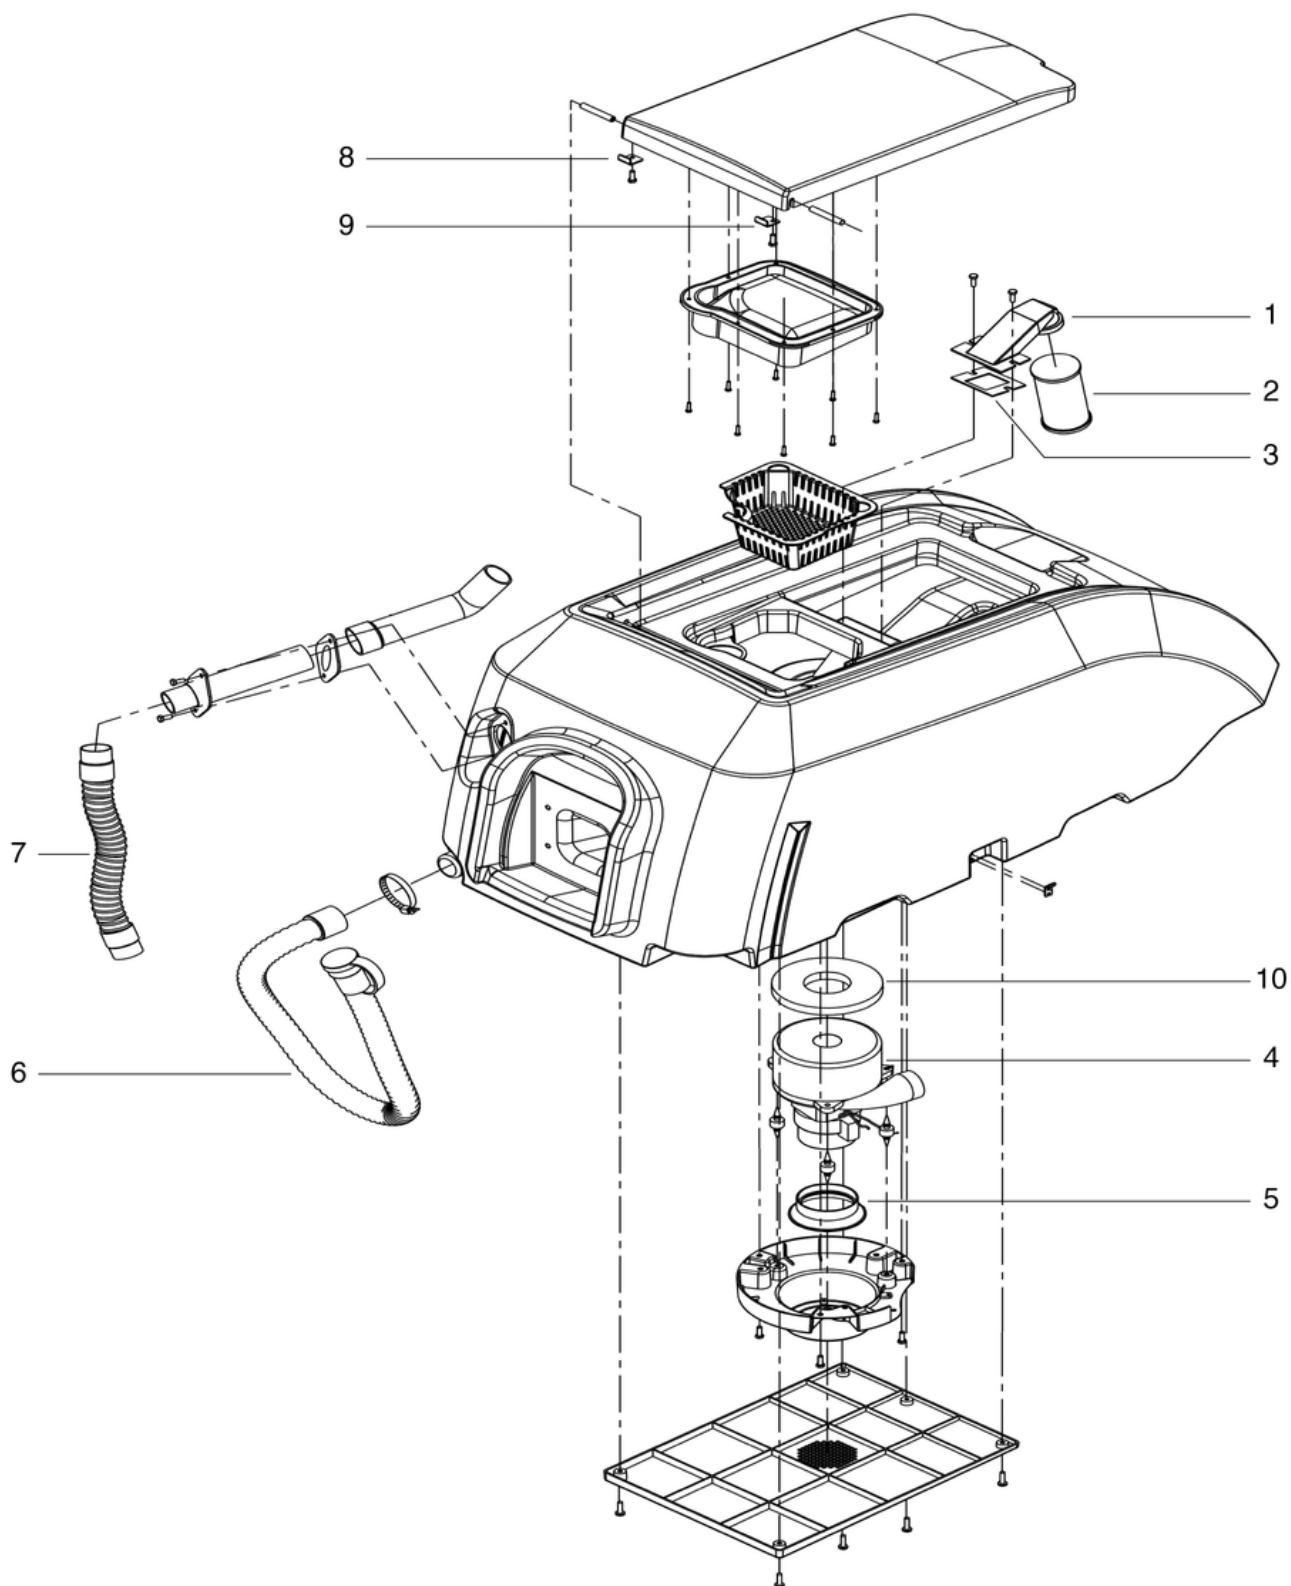

CLEANFIX RA705 IBC

Waste water tank

PDF created on: 01.09.2024 12:15

B2 - 11.2020

CLEANFIX RA705 IBC

Waste water tank

PDF created on: 01.09.2024 12:15

Pos.	Item no.	Spare part
1	702.001	floater conection piece
2	702.002	floater
3	702.003	floater gasket
4	702.004	Vacuum motor
5	702.005	Holder vaccum motor
6	702.006	Drain hose
7	702.007	Suction hose squeegee
8	702.008	lid pin plate left
9	702.009	lid pin plate right
10	702.046	Vacuum motor gasket