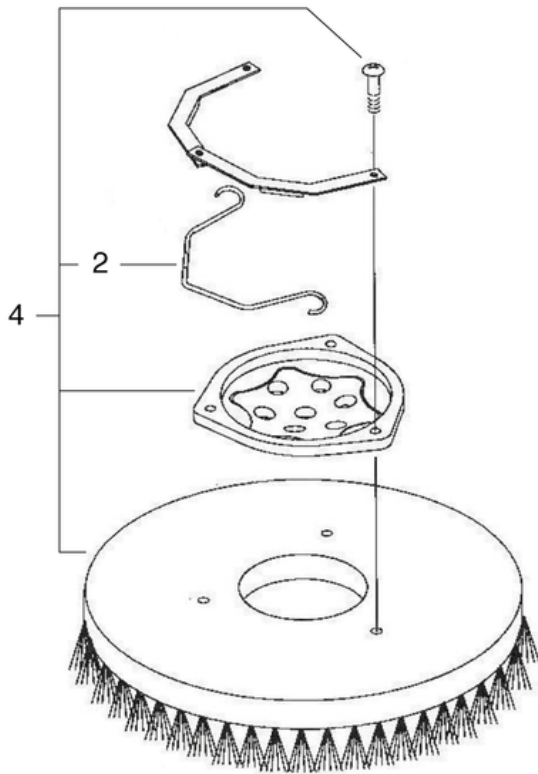

CLEANFIX RA705 IBC

Replacement brush, pad

PDF created on: 01.09.2024 12:15

B9 - 12.2020

CLEANFIX RA705 IBC

Replacement brush, pad

Pos.	Item no.	Spare part
1	702.070	Driving disc Ø 35,6cm
2	702.010	Spring, Brush
3	702.011	Center Lock
4	702.059	Scrubbing Brush