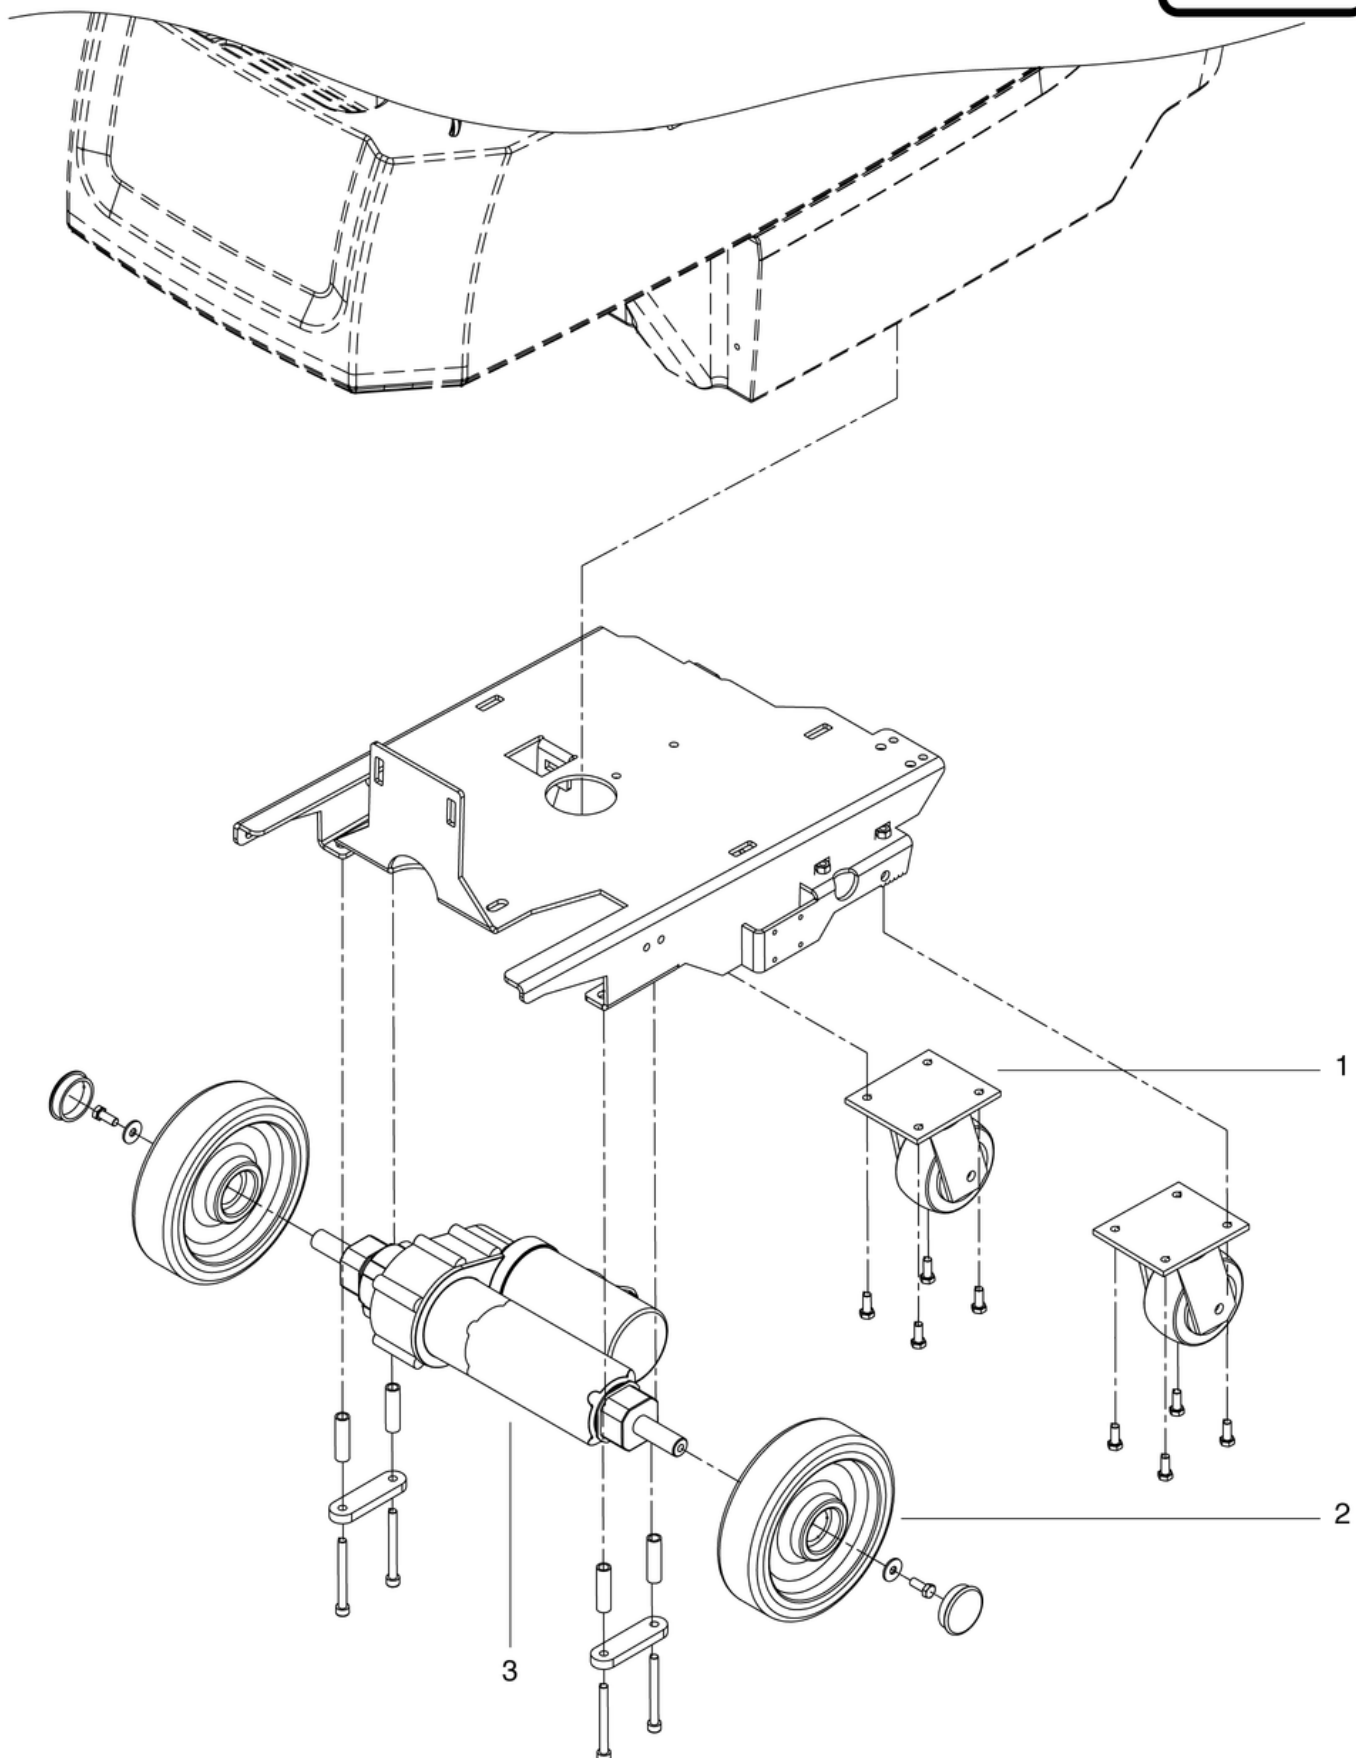

CLEANFIX RA705 IBC

Chassis

PDF created on: 01.09.2024 12:15

B6 - 12.2020

CLEANFIX RA705 IBC

Chassis

PDF created on: 01.09.2024 12:15

Pos.	Item no.	Spare part
1	702.024	Caster, Bracket
2	702.025	Front wheel
3	702.026	Traction motor