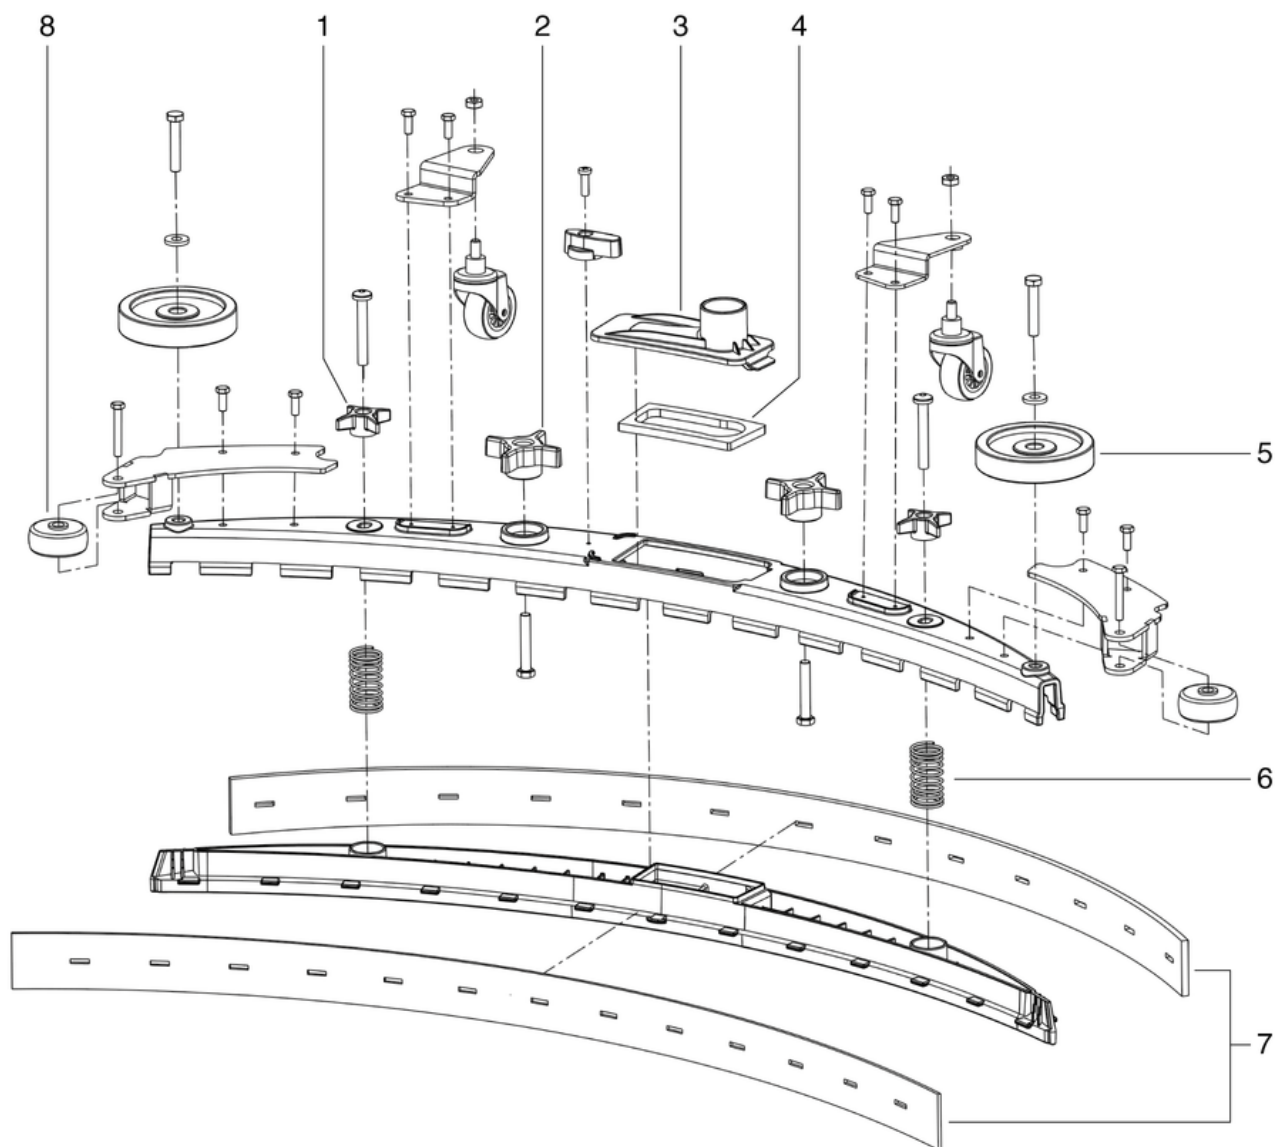

CLEANFIX RA705 IBC

Suction nozzle curved

PDF created on: 01.09.2024 12:15

B11 - 12.2020

CLEANFIX RA705 IBC

Suction nozzle curved

Pos.	Item no.	Spare part
1	702.038	Knob, Star, small
2	702.039	Knob, Star, big
3	702.040	Suction nozzle insert
4	702.041	Suction nozzle mouth sponge
5	702.031	Fender wheel
6	702.043	Spring
7	702.080LT	Rubber blade standard
8	702.044	Small Wheel, suction nozzle