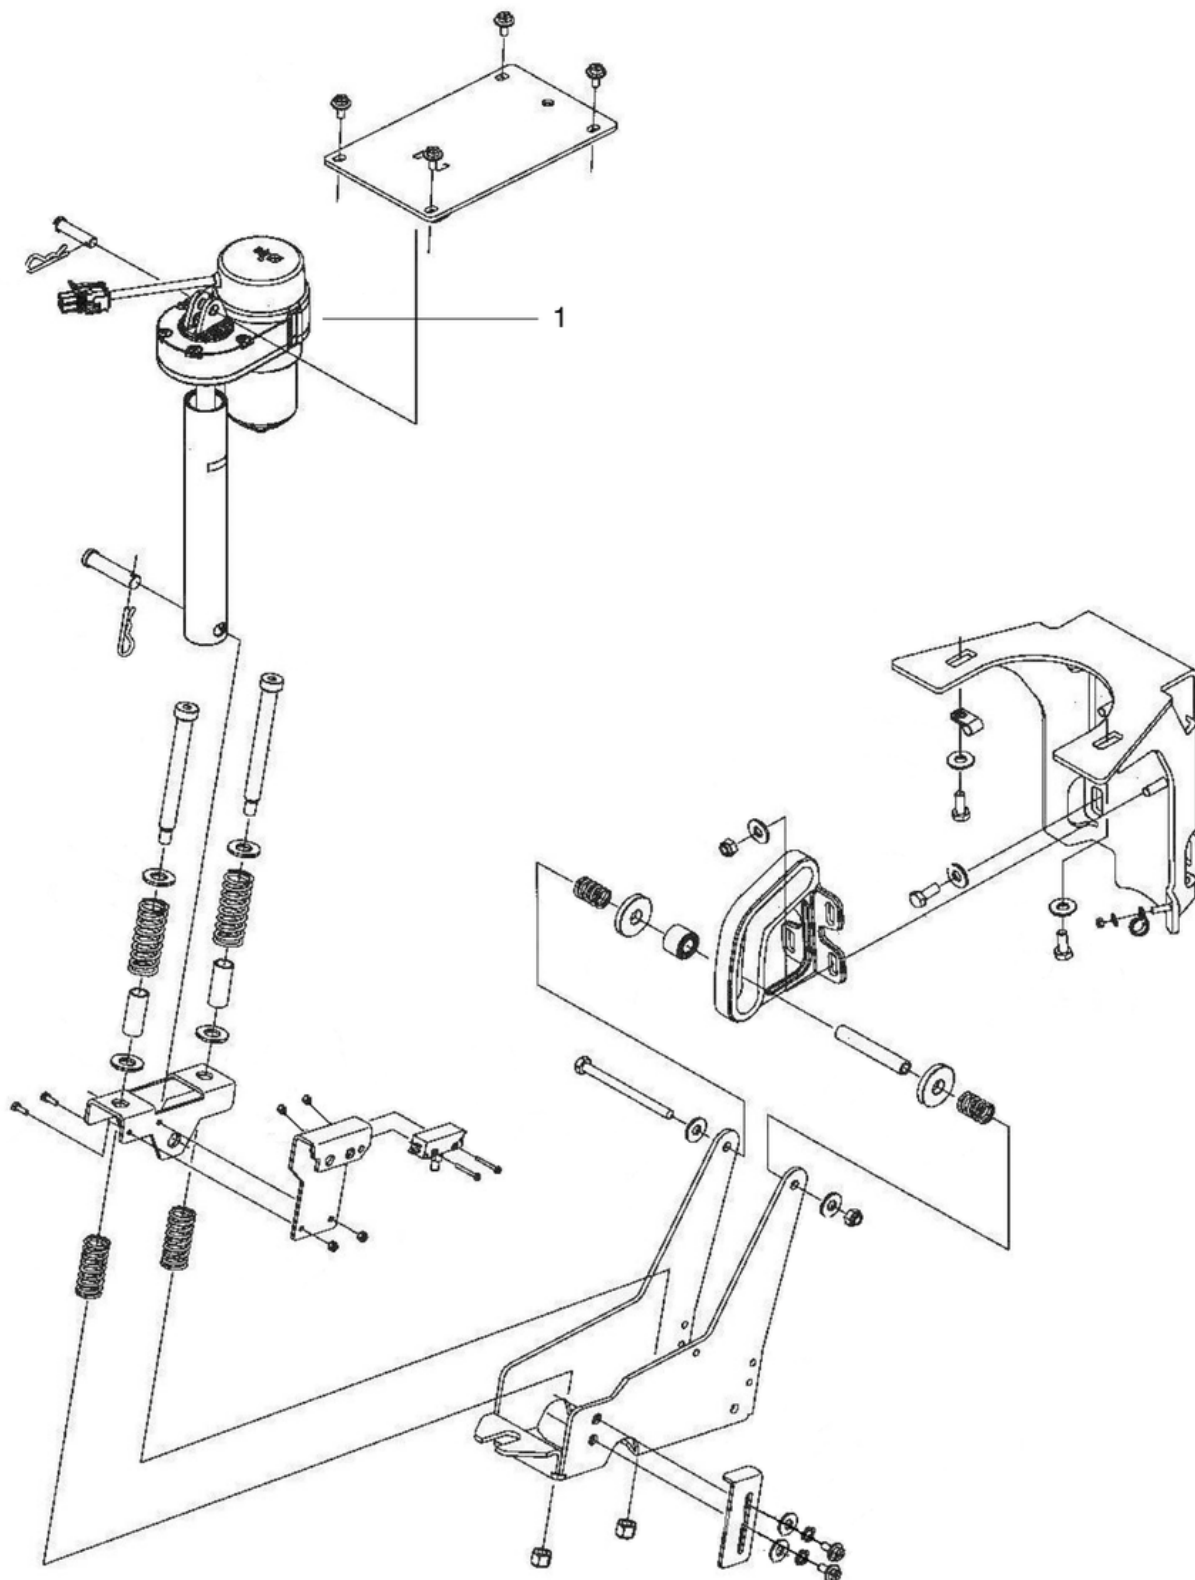

Brush head motor

PDF created on: 01.09.2024 12:15

Pos.	Item no.	Spare part
1	702.027	brush motor
2	702.028	Carbon brush brush motor
3	702.030	Side protection
4	702.029	Wiring brush motor
5	702.031	Fender wheel

CLEANFIX RA705 IBC

Brush head suspension

PDF created on: 01.09.2024 12:15

B8 - 12.2020