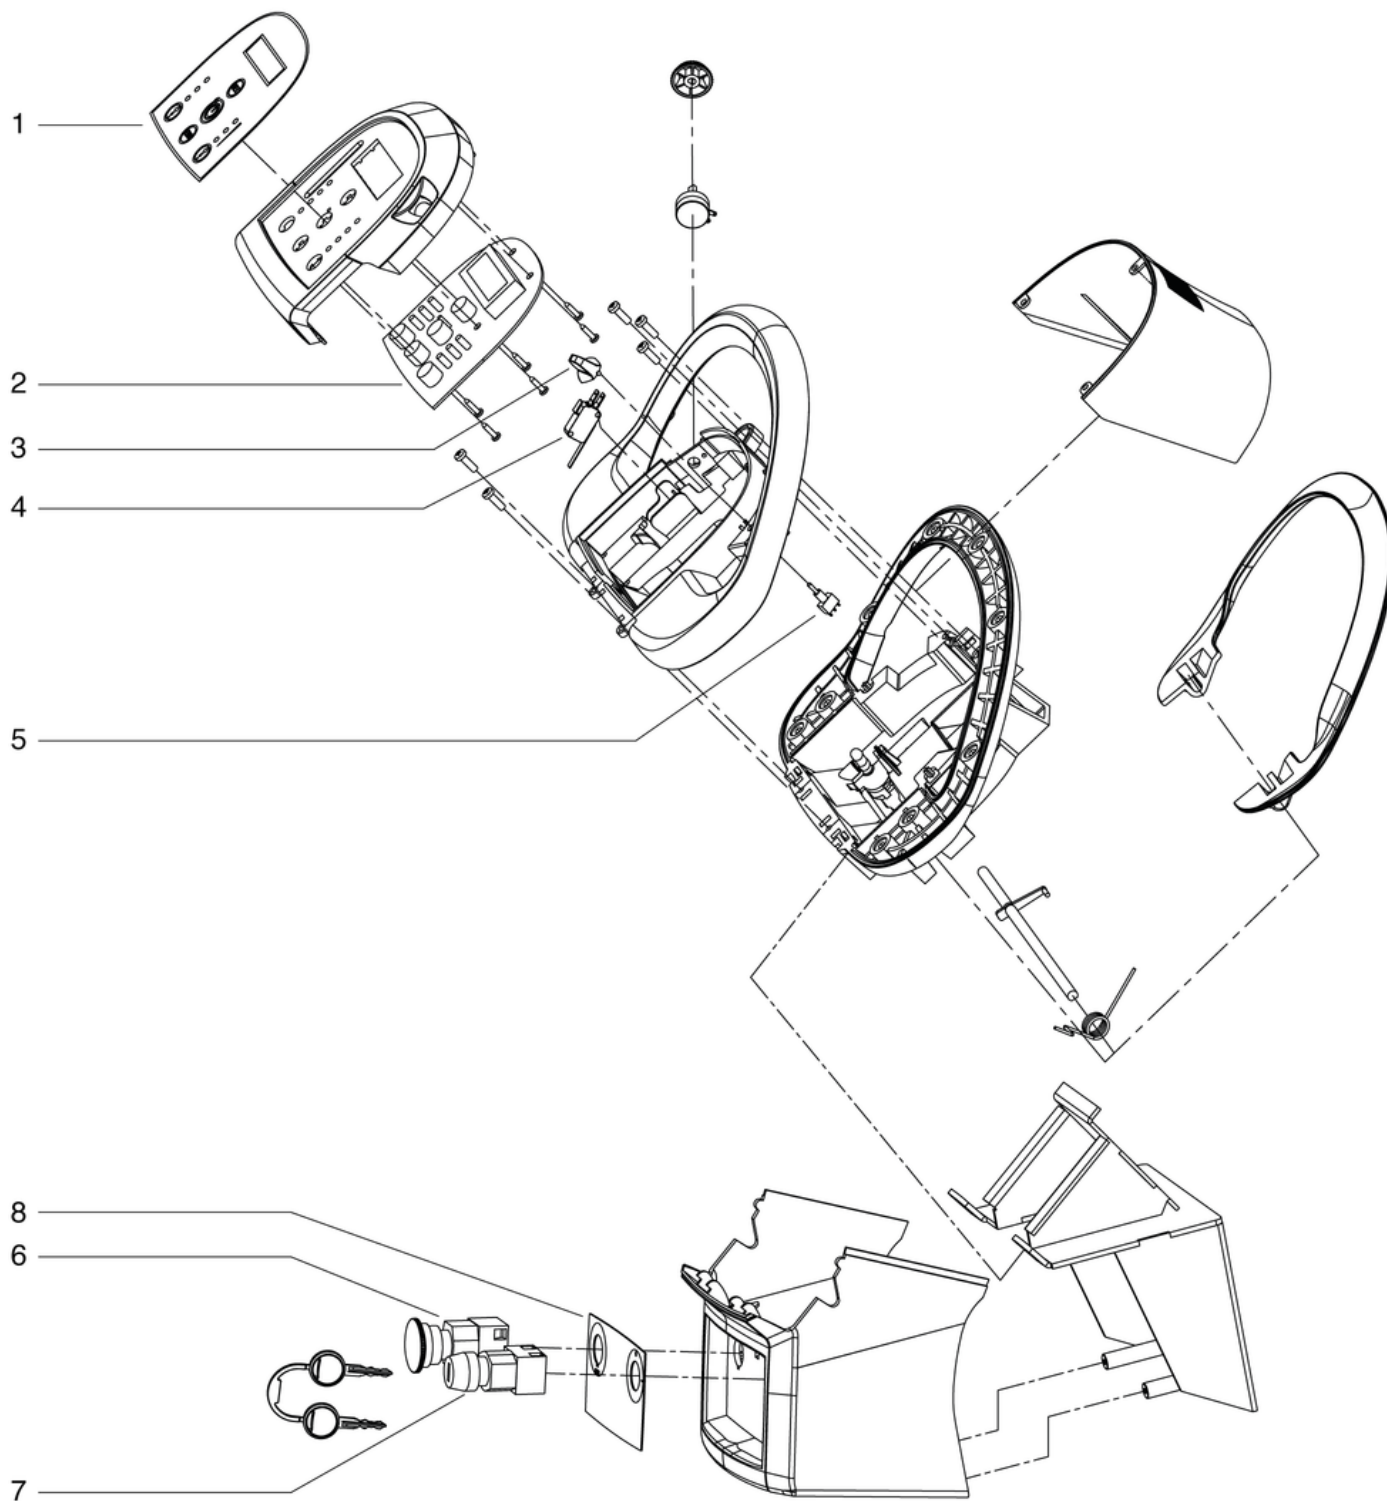

CLEANFIX RA705 IBC

Waste water tank

PDF created on: 01.09.2024 12:15

B2 - 11.2020

CLEANFIX RA705 IBC

Waste water tank

PDF created on: 01.09.2024 12:15

Pos.	Item no.	Spare part
1	702.001	floater conection piece
2	702.002	floater
3	702.003	floater gasket
4	702.004	Vacuum motor
5	702.005	Holder vaccum motor
6	702.006	Drain hose
7	702.007	Suction hose squeegee
8	702.008	lid pin plate left
9	702.009	lid pin plate right
10	702.046	Vacuum motor gasket

CLEANFIX RA705 IBC

Control unit

PDF created on: 01.09.2024 12:15

B4 - 12.2020

CLEANFIX RA705 IBC

Control unit

PDF created on: 01.09.2024 12:15

Pos.	Item no.	Spare part
1	702.016	Touch control pad
2	702.017	Control panel
3	702.018	Button
4	702.019	Start switch
5	702.020	Back/Front switch
6	702.022	Stop switch
7	702.023	Key switch
8	702.021	Sticker for key switch