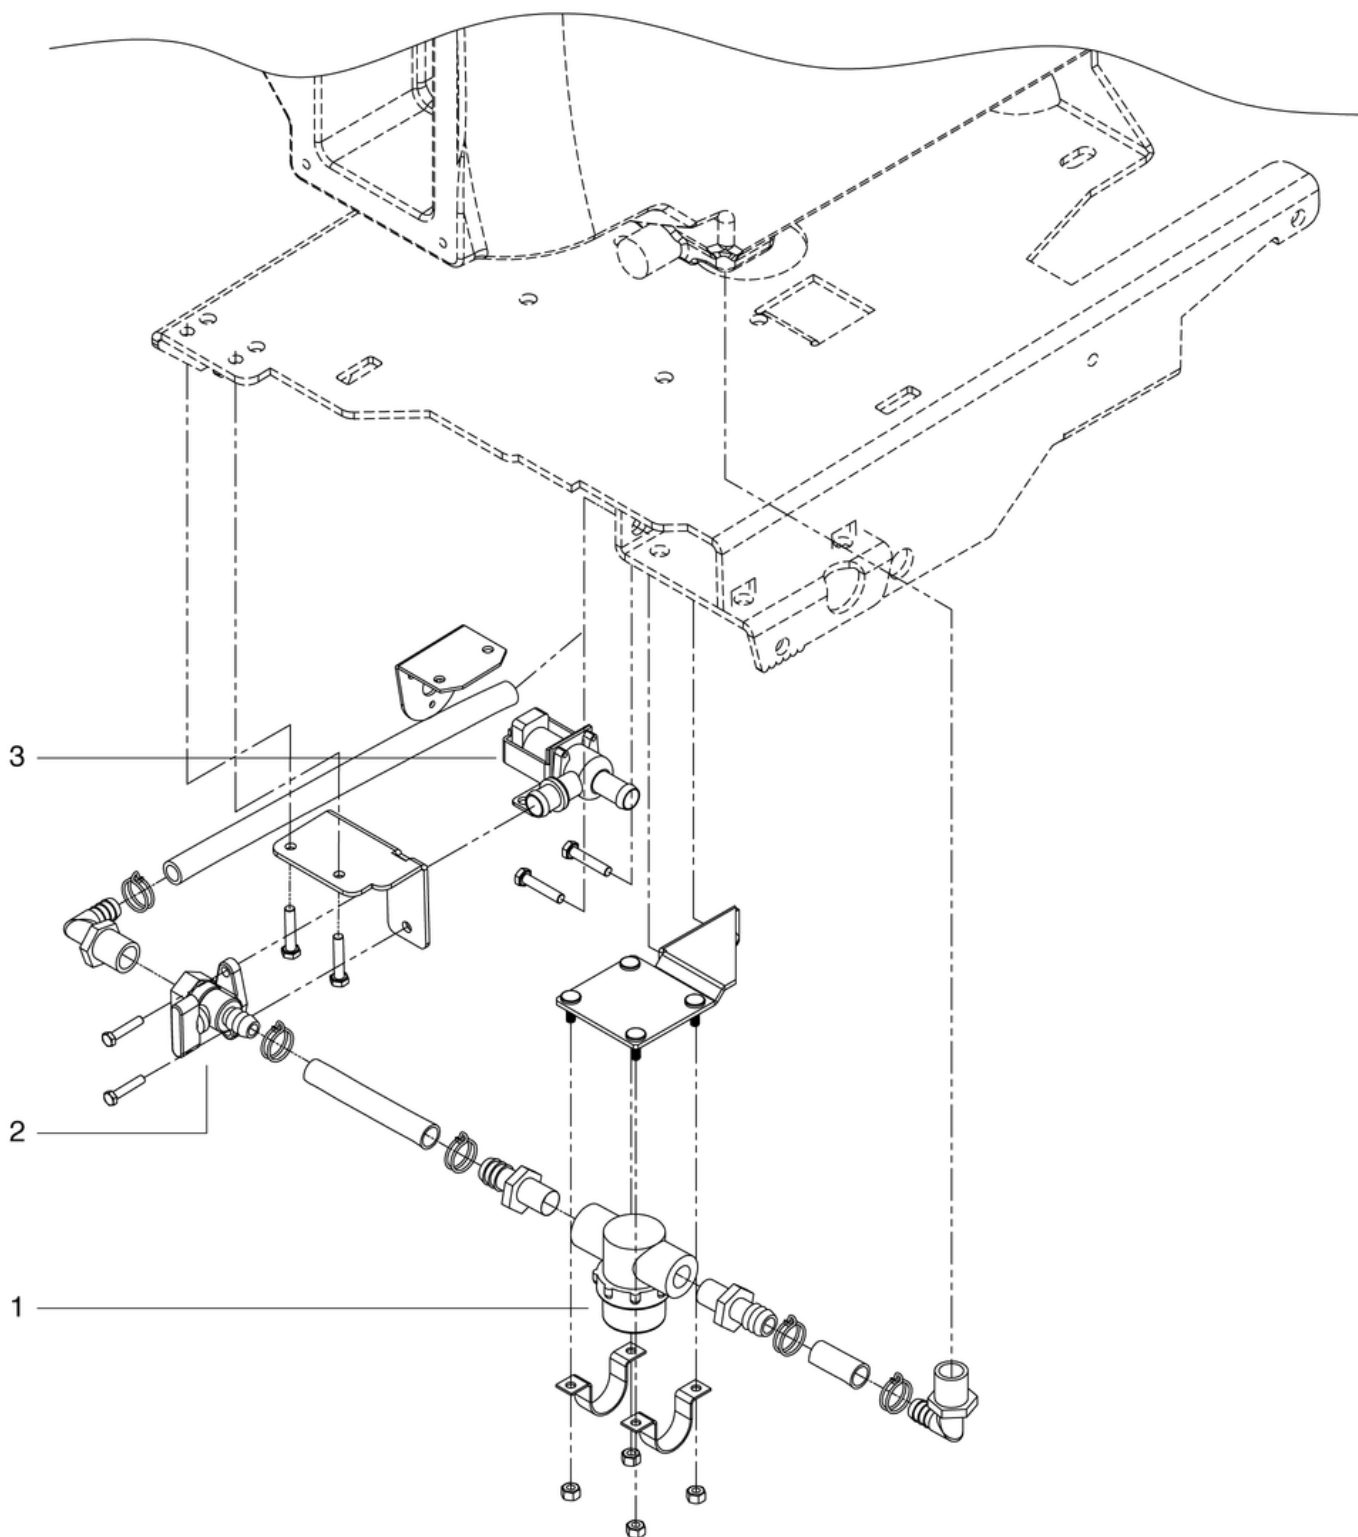

CLEANFIX RA705 IBC

Electronic valve components

PDF created on: 01.09.2024 12:15

B5 - 01.2023

CLEANFIX RA705 IBC

Electronic valve components

PDF created on: 01.09.2024 12:15

Pos.	Item no.	Spare part
1	702.032	Filter
2	702.047	Ball valve
3	702.033	Magnetic valve