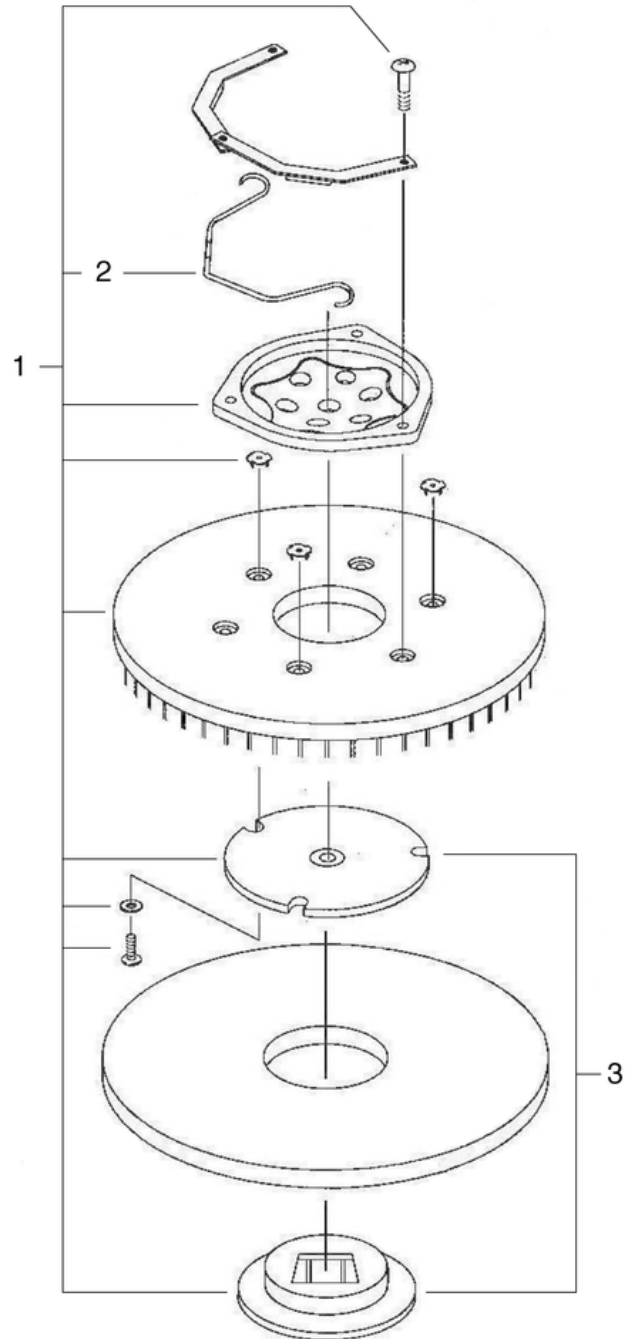

CLEANFIX RA705 IBC

Replacement brush, pad

PDF created on: 01.09.2024 12:15

B9 - 12.2020

CLEANFIX RA705 IBC

Replacement brush, pad

Pos.	Item no.	Spare part
1	702.070	Driving disc Ø 35,6cm
2	702.010	Spring, Brush
3	702.011	Center Lock
4	702.059	Scrubbing Brush