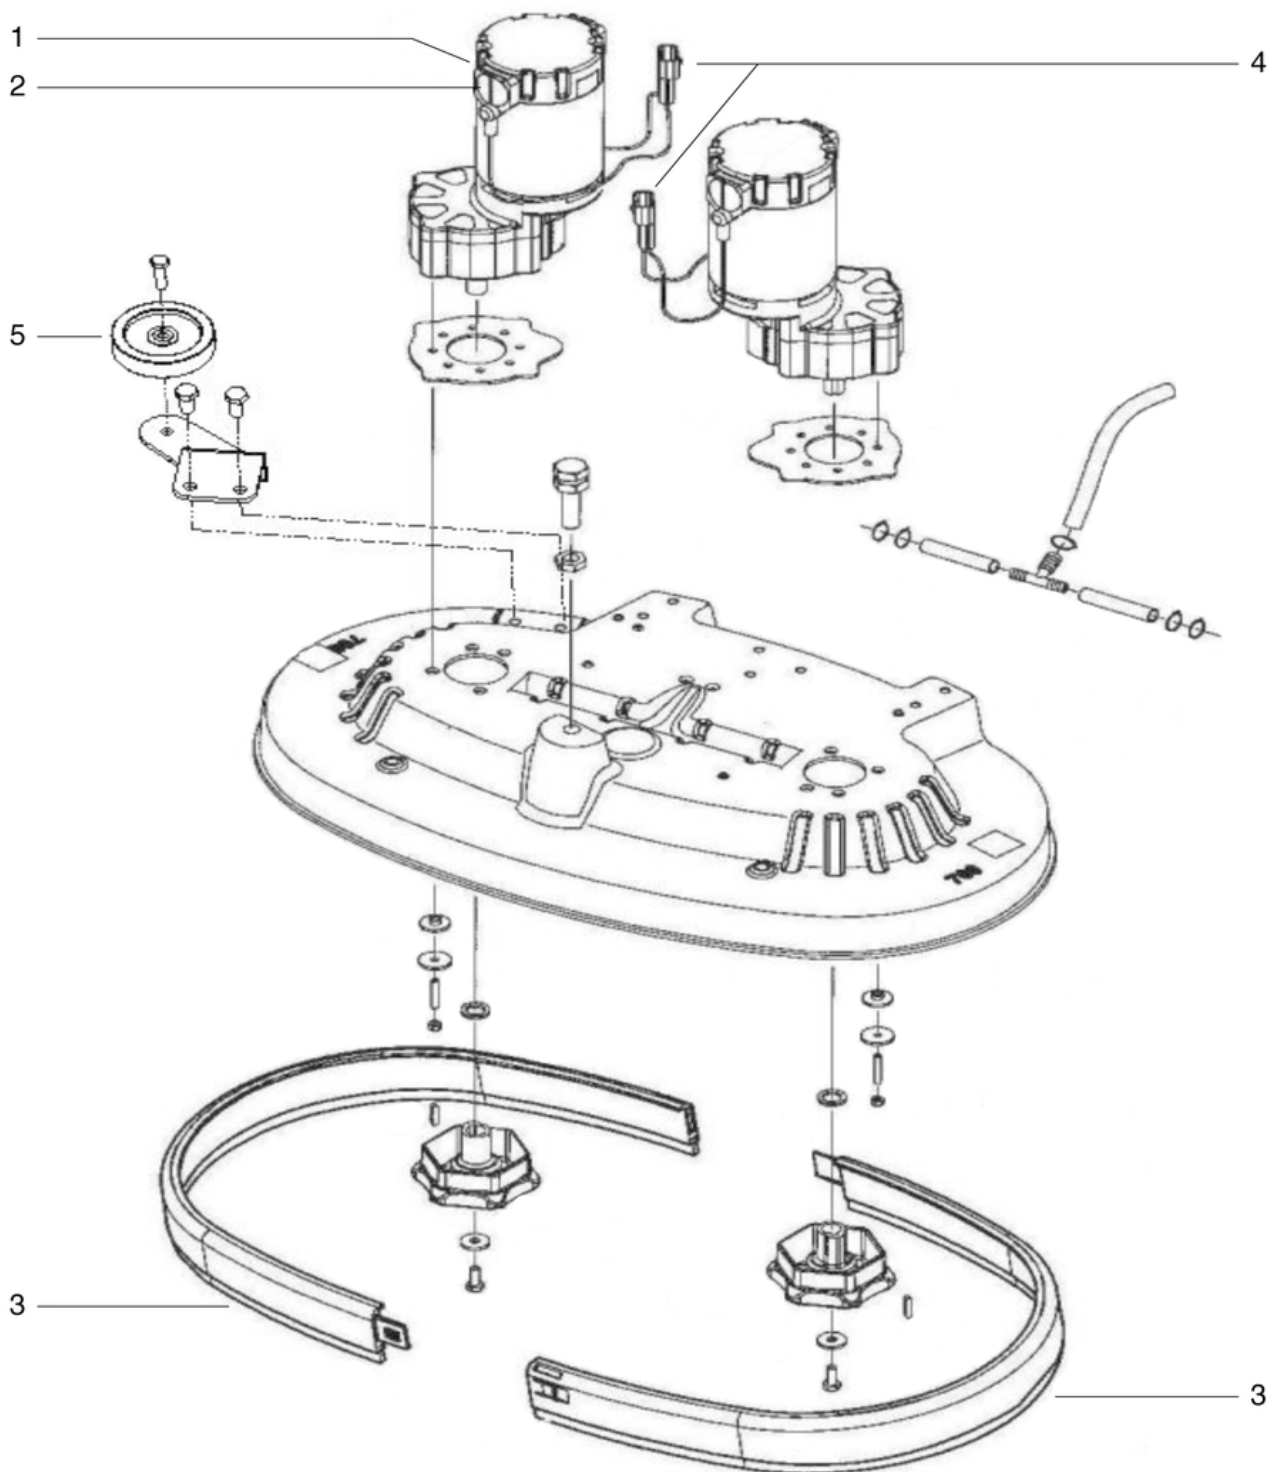

CLEANFIX RA705 IBC

Brush head motor

PDF created on: 01.09.2024 12:15

B7 - 12.2020

CLEANFIX RA705 IBC

Brush head motor

PDF created on: 01.09.2024 12:15

Pos.	Item no.	Spare part
1	702.027	brush motor
2	702.028	Carbon brush brush motor
3	702.030	Side protection
4	702.029	Wiring brush motor
5	702.031	Fender wheel