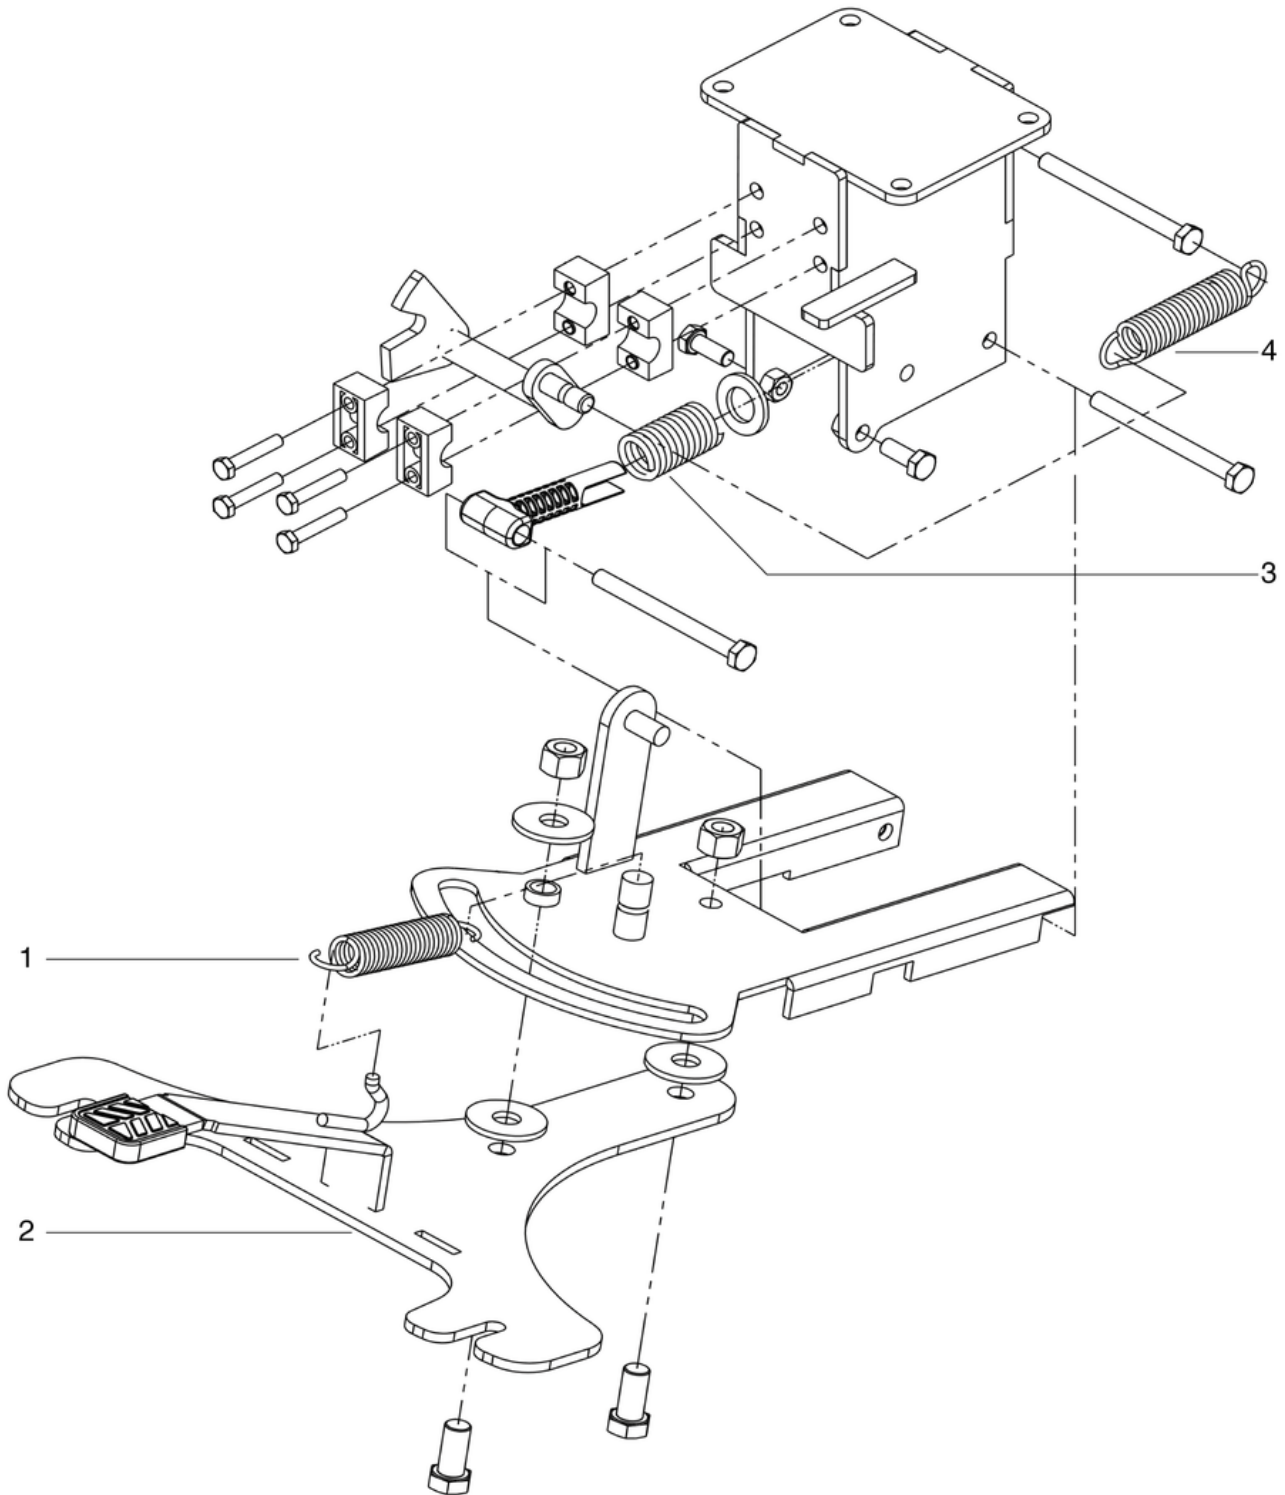

CLEANFIX RA705 IBC

Suction nozzle suspension

PDF created on: 01.09.2024 12:15

B10 - 12.2020

CLEANFIX RA705 IBC

Suction nozzle suspension

PDF created on: 01.09.2024 12:15

Pos.	Item no.	Spare part
1	702.034	Spring
2	702.035	Suction nozzle plate
3	702.036	Suction nozzle spring
4	702.037	Spring